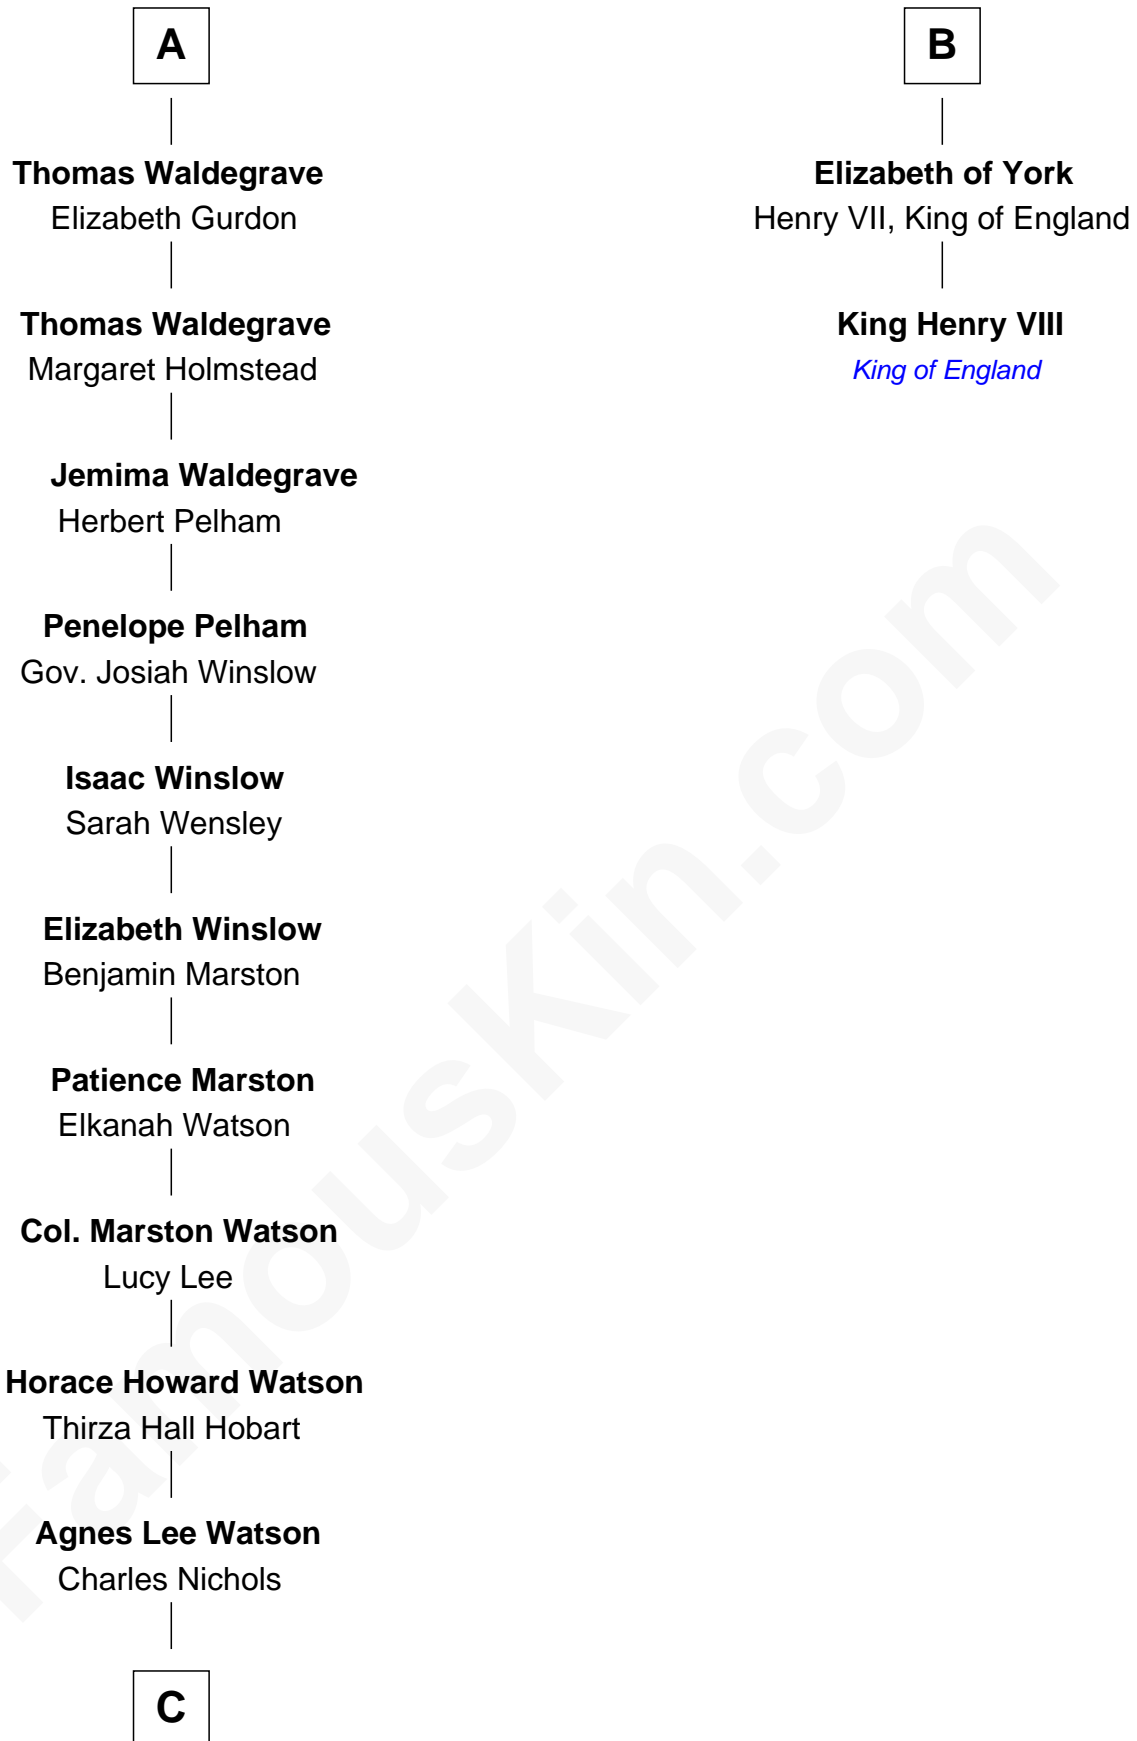

FamousKin.com

Relationship Chart of

John Cena

Movie Actor and WWE Pro Wrestler

8th cousin 13 times removed of

King Henry VIII
King of England

C

—
Charles H. Nichols