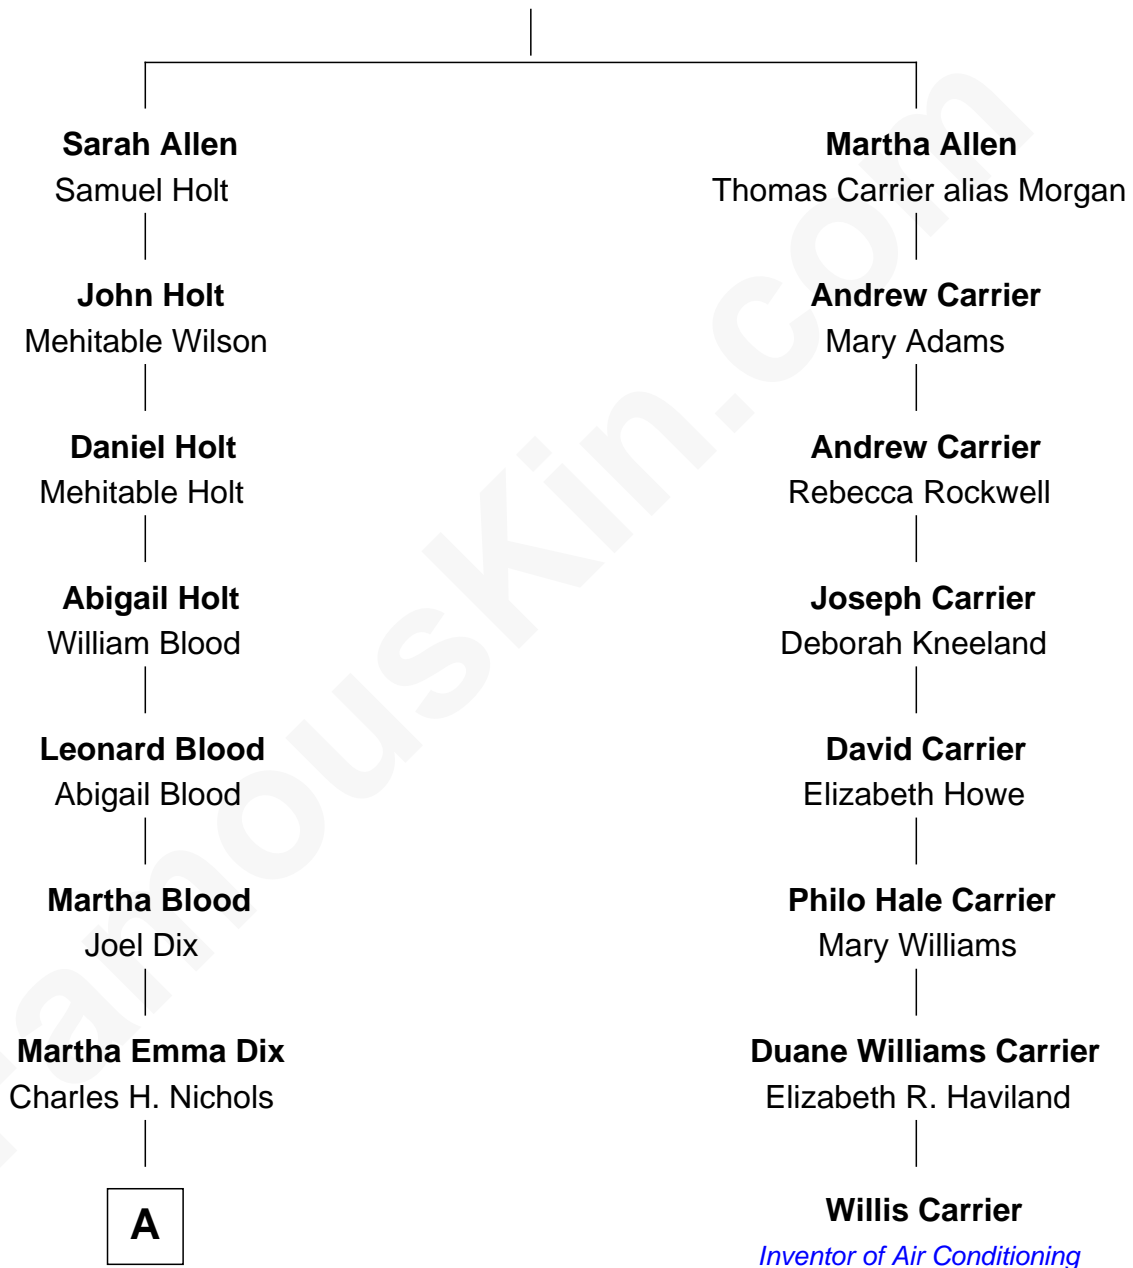

FamousKin.com

Relationship Chart of

John Cena

Movie Actor and WWE Pro Wrestler

7th cousin 3 times removed of

Willis Carrier

Inventor of Air Conditioning

Andrew Allen

Faith Ingalls

A

—
Charles Nichols
Julia Ellen Skelton

—
Natalie Nichols
Ulysses John Lupien

—
Carol Frances Lupien
John Joseph Cena

—
John Cena
Actor and Pro Wrestler