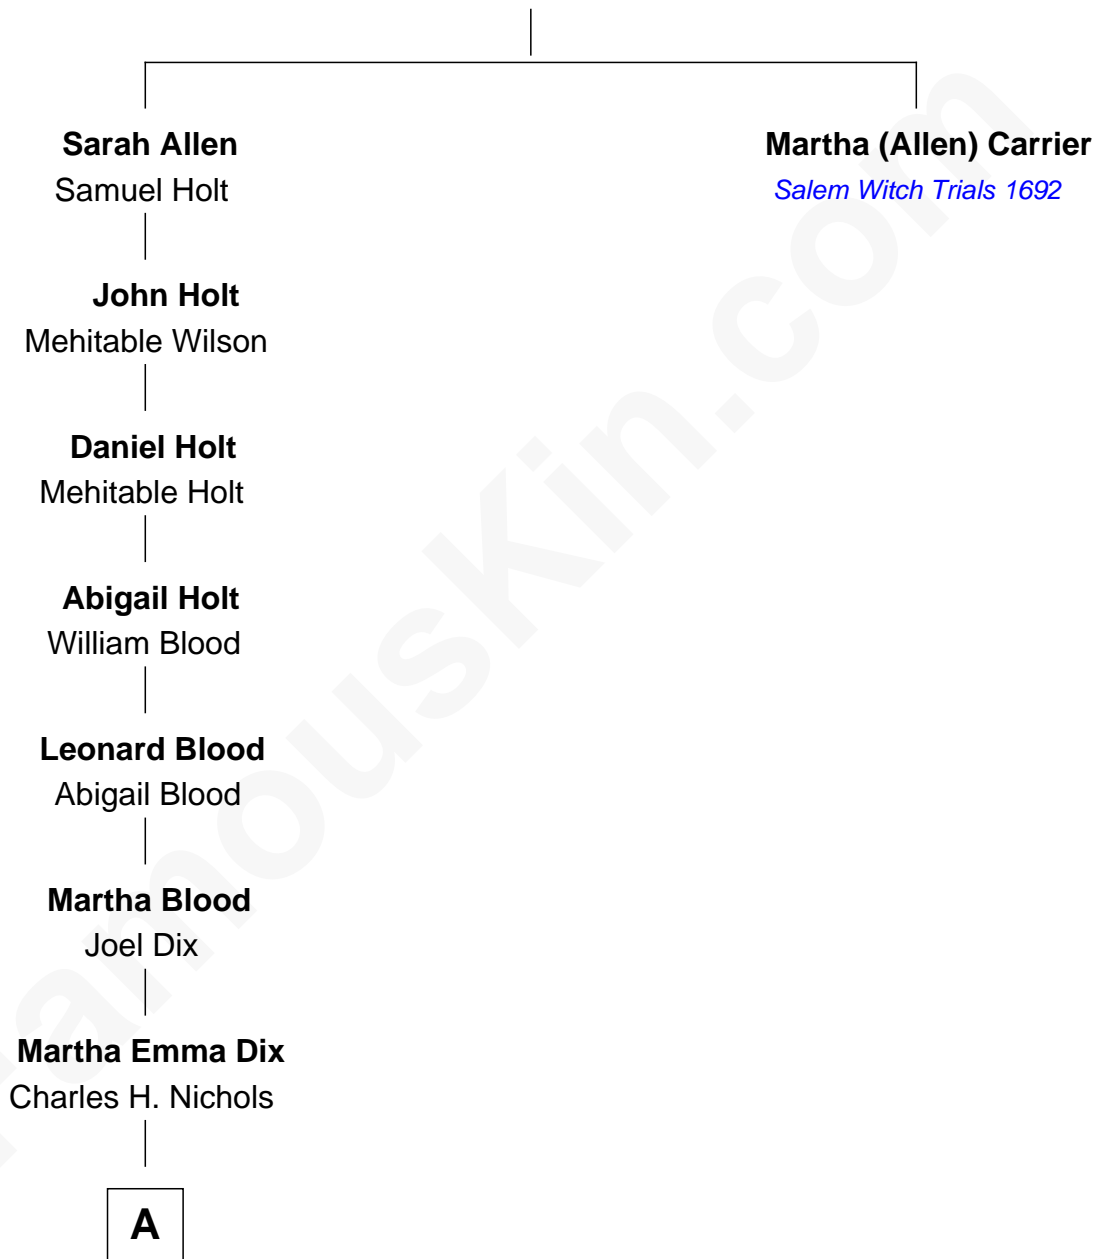

## Relationship Chart of

### Martha (Allen) Carrier

*Executed for Witchcraft, Salem 1692*

**Andrew Allen**

Faith Ingalls

**A**

—  
**Charles Nichols**  
Julia Ellen Skelton

—  
**Natalie Nichols**  
Ulysses John Lupien

—  
**Carol Frances Lupien**  
John Joseph Cena