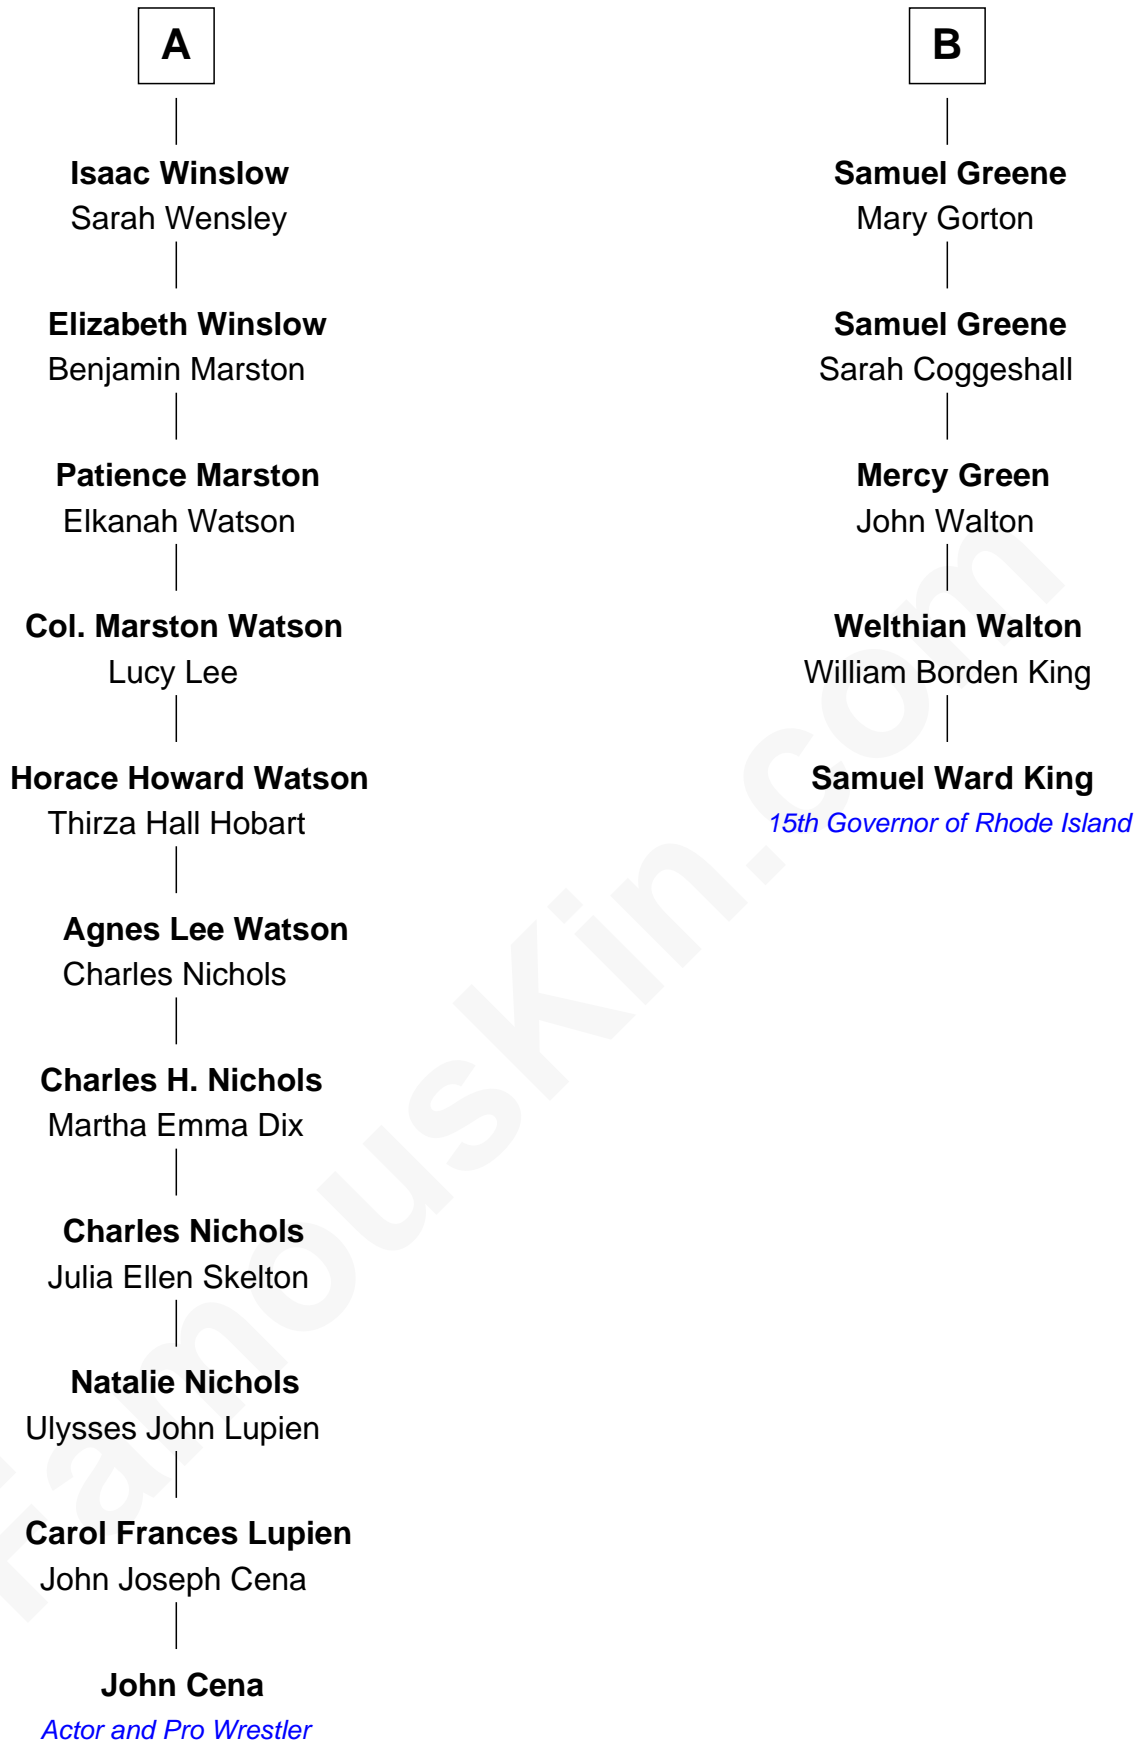

FamousKin.com

Relationship Chart of

John Cena

Movie Actor and WWE Pro Wrestler

11th cousin 6 times removed of

Samuel Ward King

15th Governor of Rhode Island

John Cena photo by [Edward Joseph Hersom II](#)