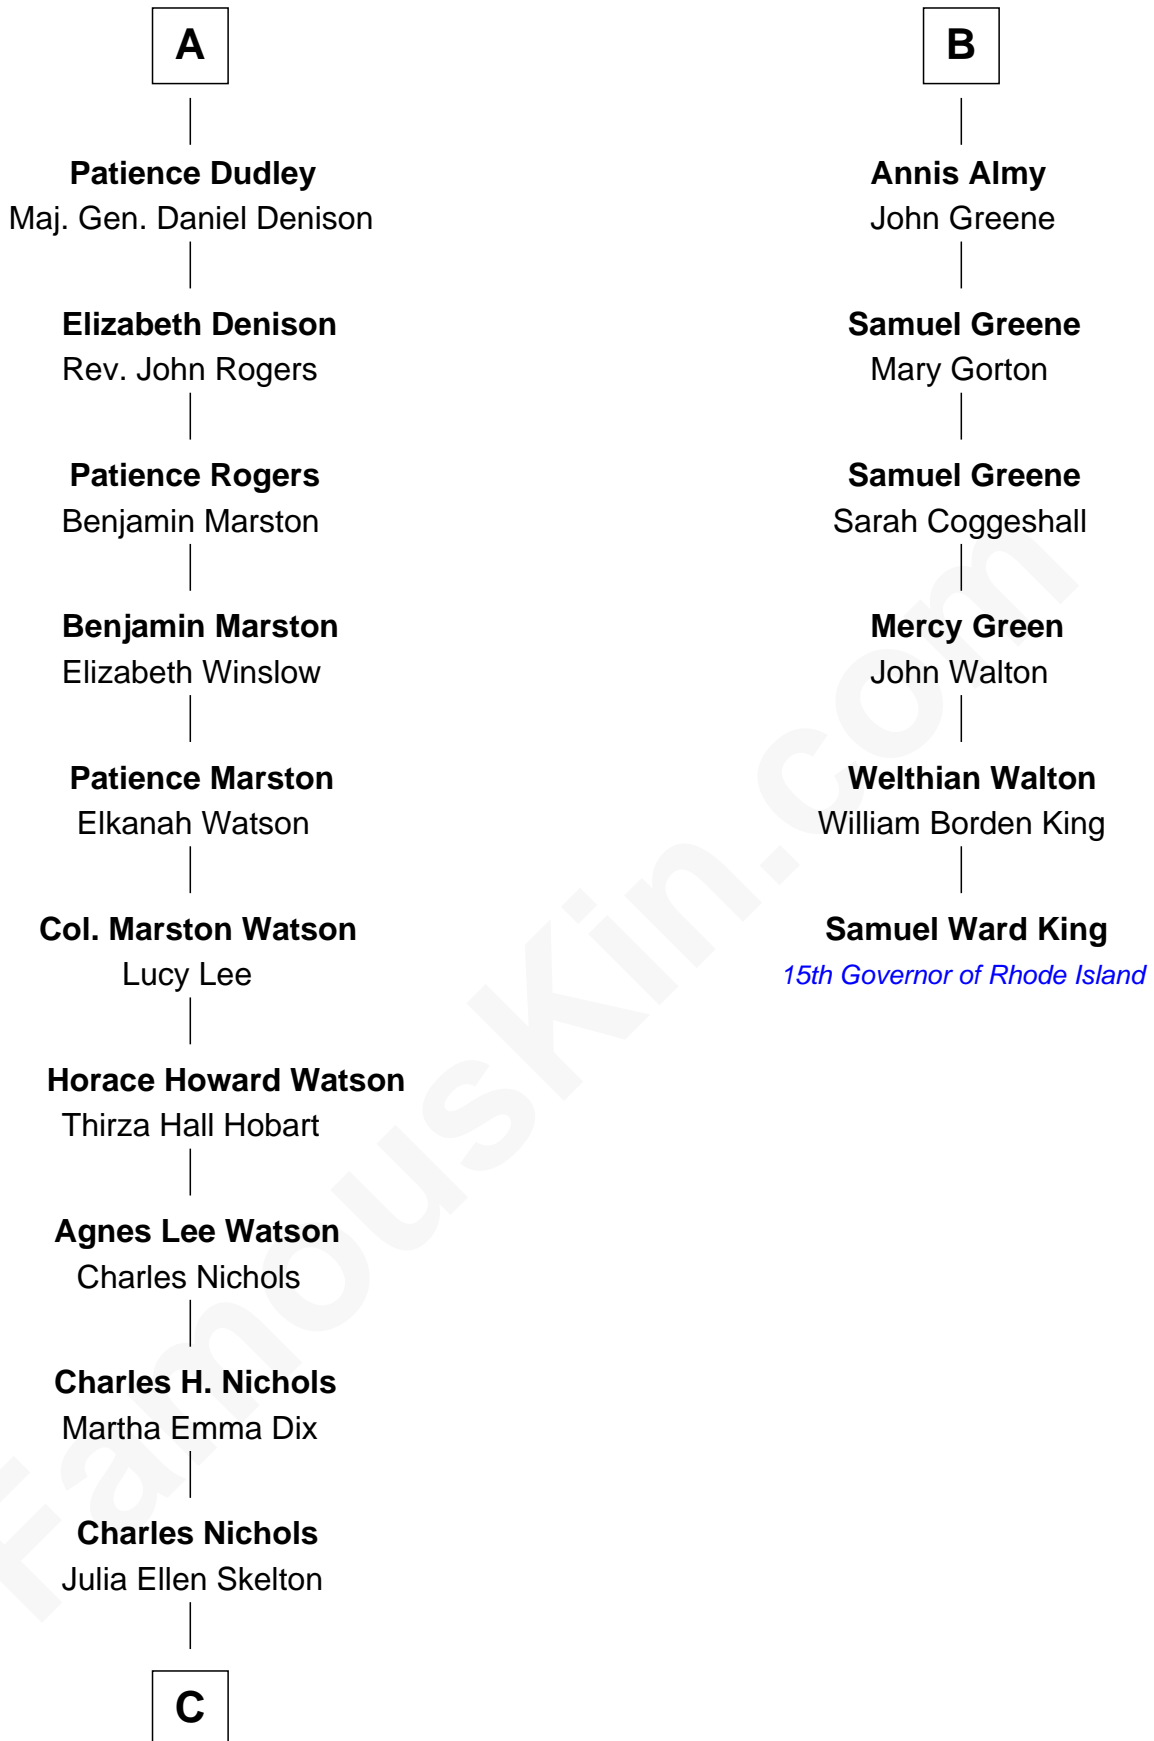

FamousKin.com

Relationship Chart of

John Cena

Movie Actor and WWE Pro Wrestler

12th cousin 7 times removed of

Samuel Ward King

15th Governor of Rhode Island

C