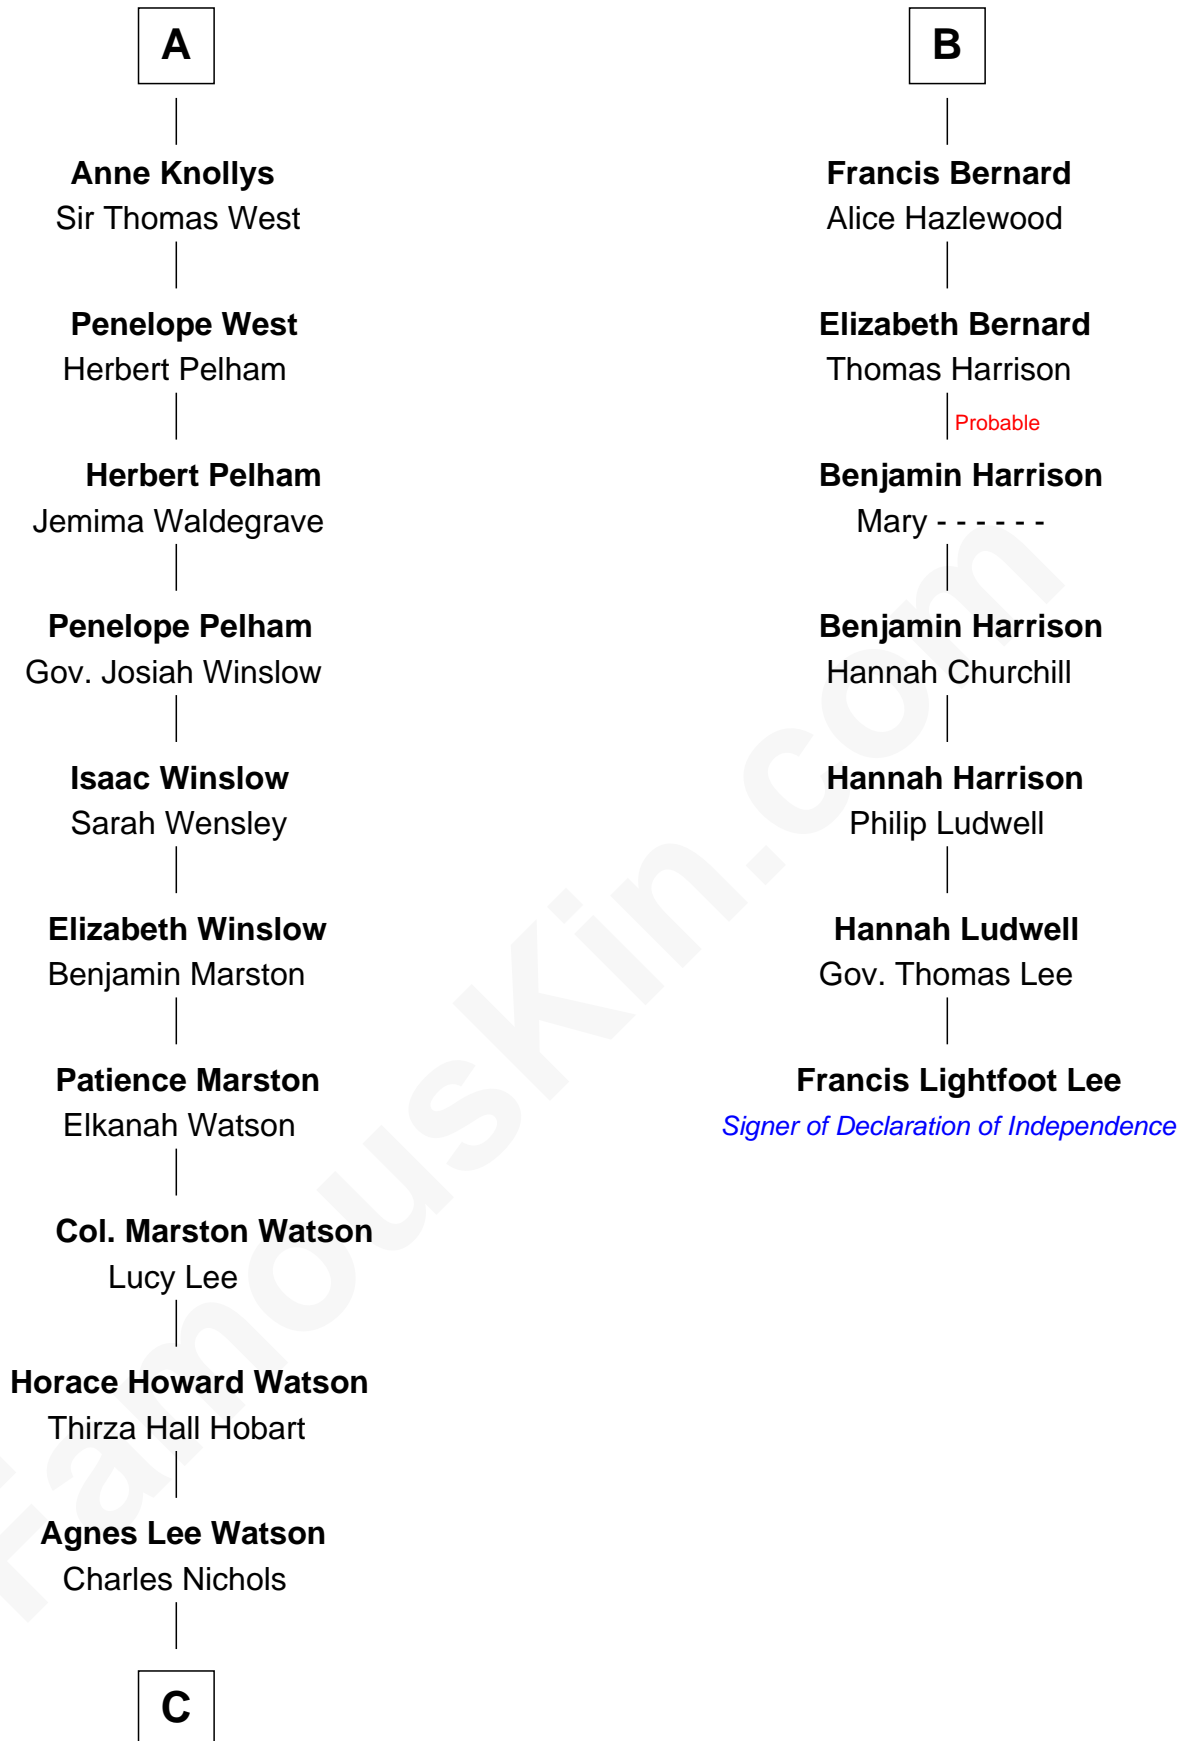

FamousKin.com

Relationship Chart of

John Cena

Movie Actor and WWE Pro Wrestler

13th cousin 8 times removed of

Francis Lightfoot Lee

Signer of the Declaration of Independence

Sir Thomas de Beauchamp

Katherine de Mortimer

Sir William Beauchamp

Joan Fitzalan

Joan Beauchamp

James Butler

Sir Thomas Butler

Anne Hankeford

Margaret Butler

Margaret Scrope

John Bernard

John Bernard

Margaret Daundelyn

John Bernard

Cecily Muscote

B

C