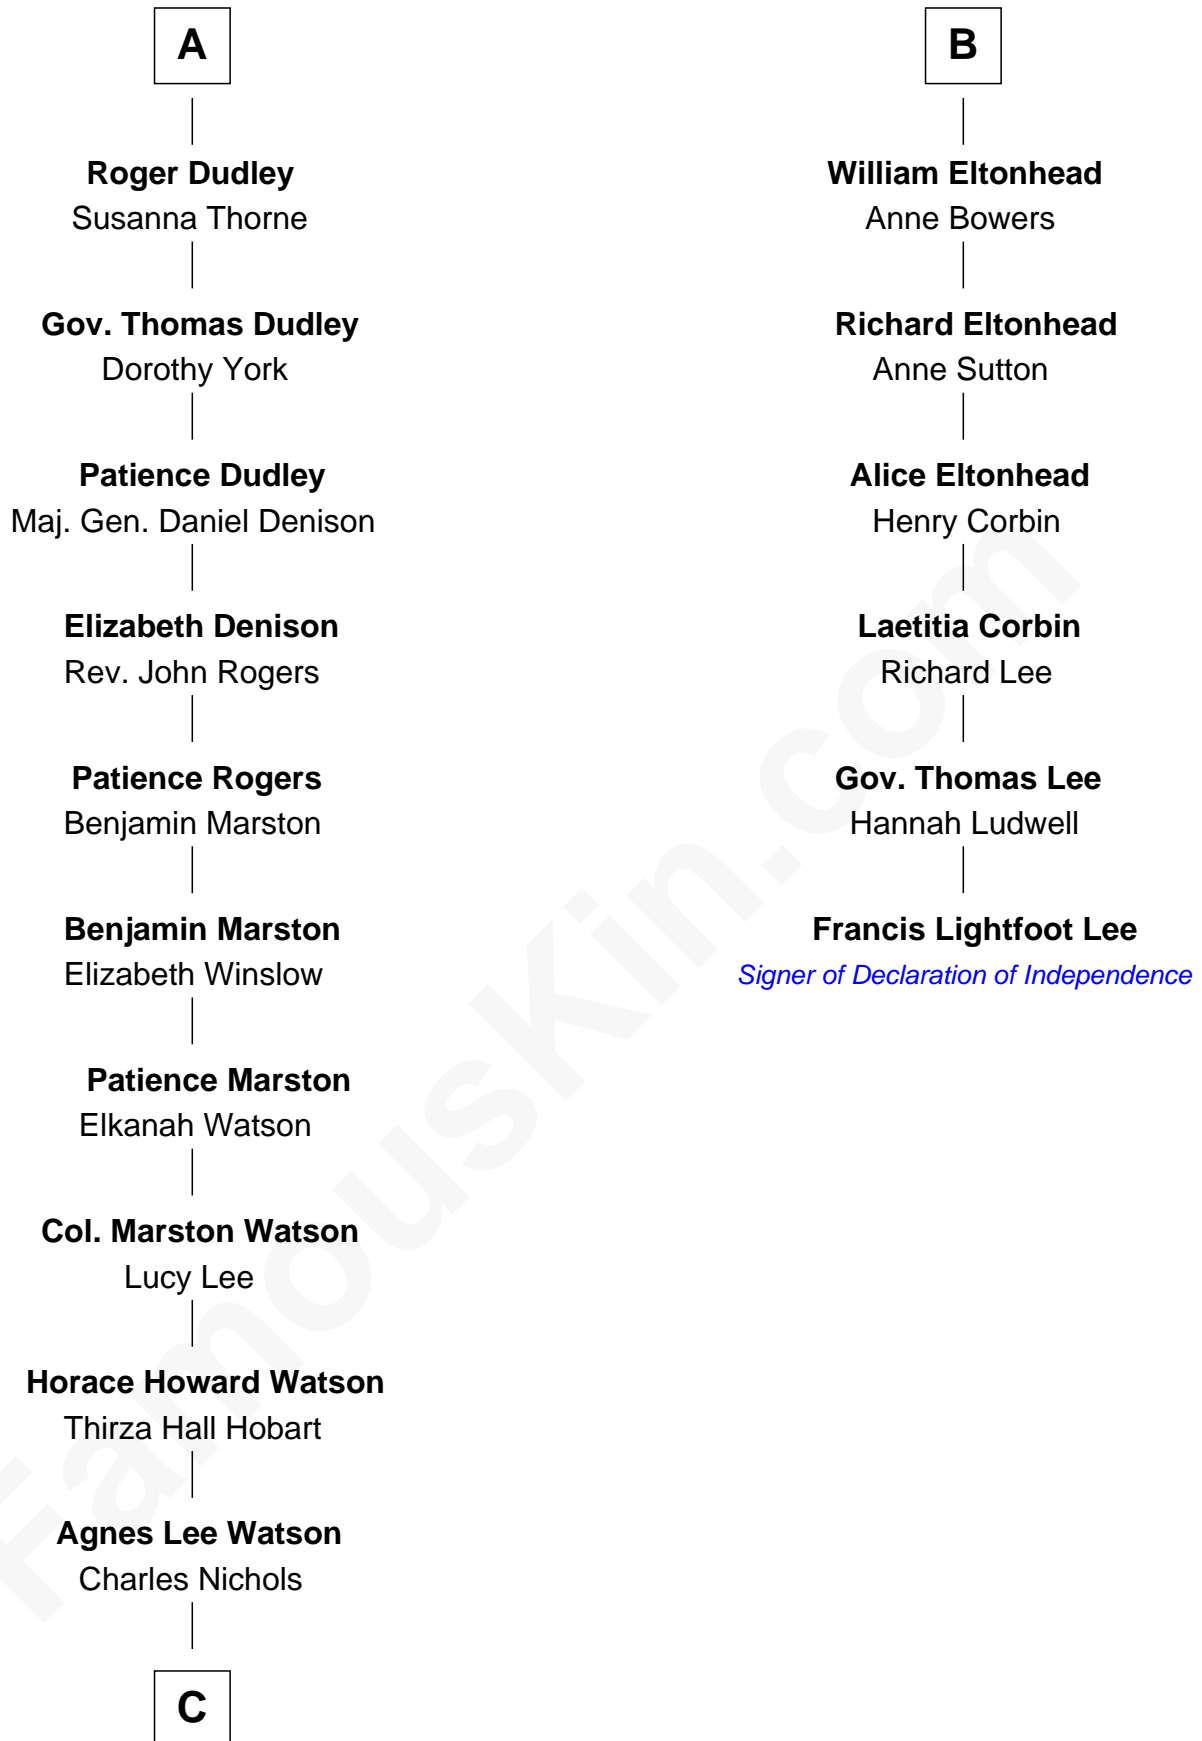

FamousKin.com

Relationship Chart of

John Cena

Movie Actor and WWE Pro Wrestler

12th cousin 9 times removed of

Francis Lightfoot Lee

Signer of the Declaration of Independence

C