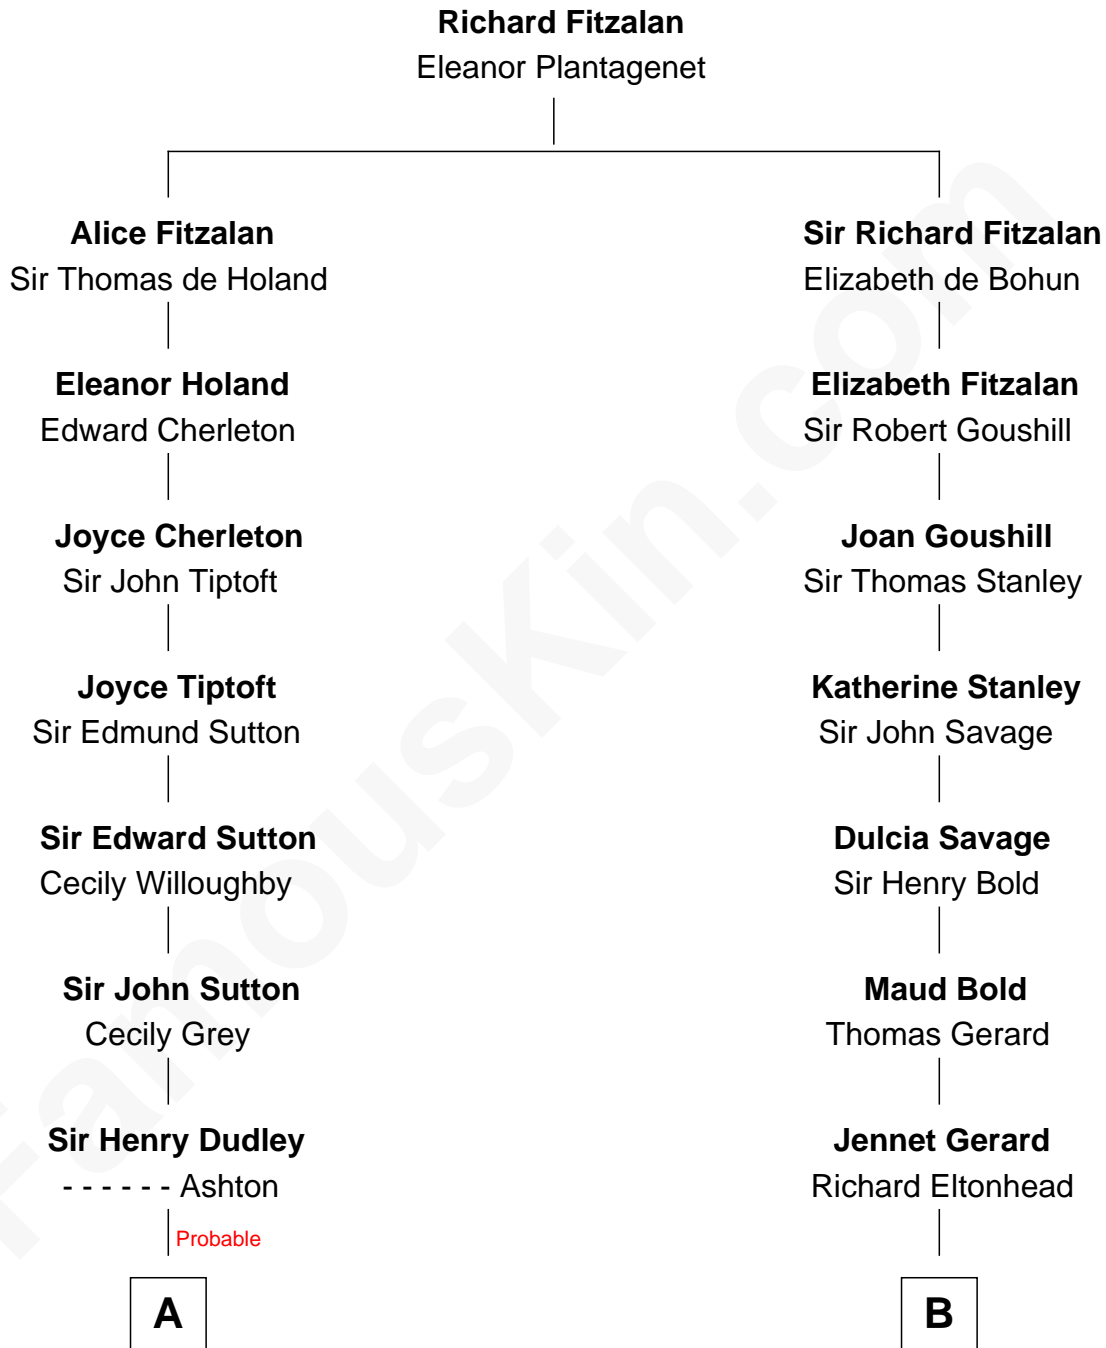

FamousKin.com

Relationship Chart of

John Cena

Movie Actor and WWE Pro Wrestler

12th cousin 9 times removed of

Francis Lightfoot Lee

Signer of the Declaration of Independence

C