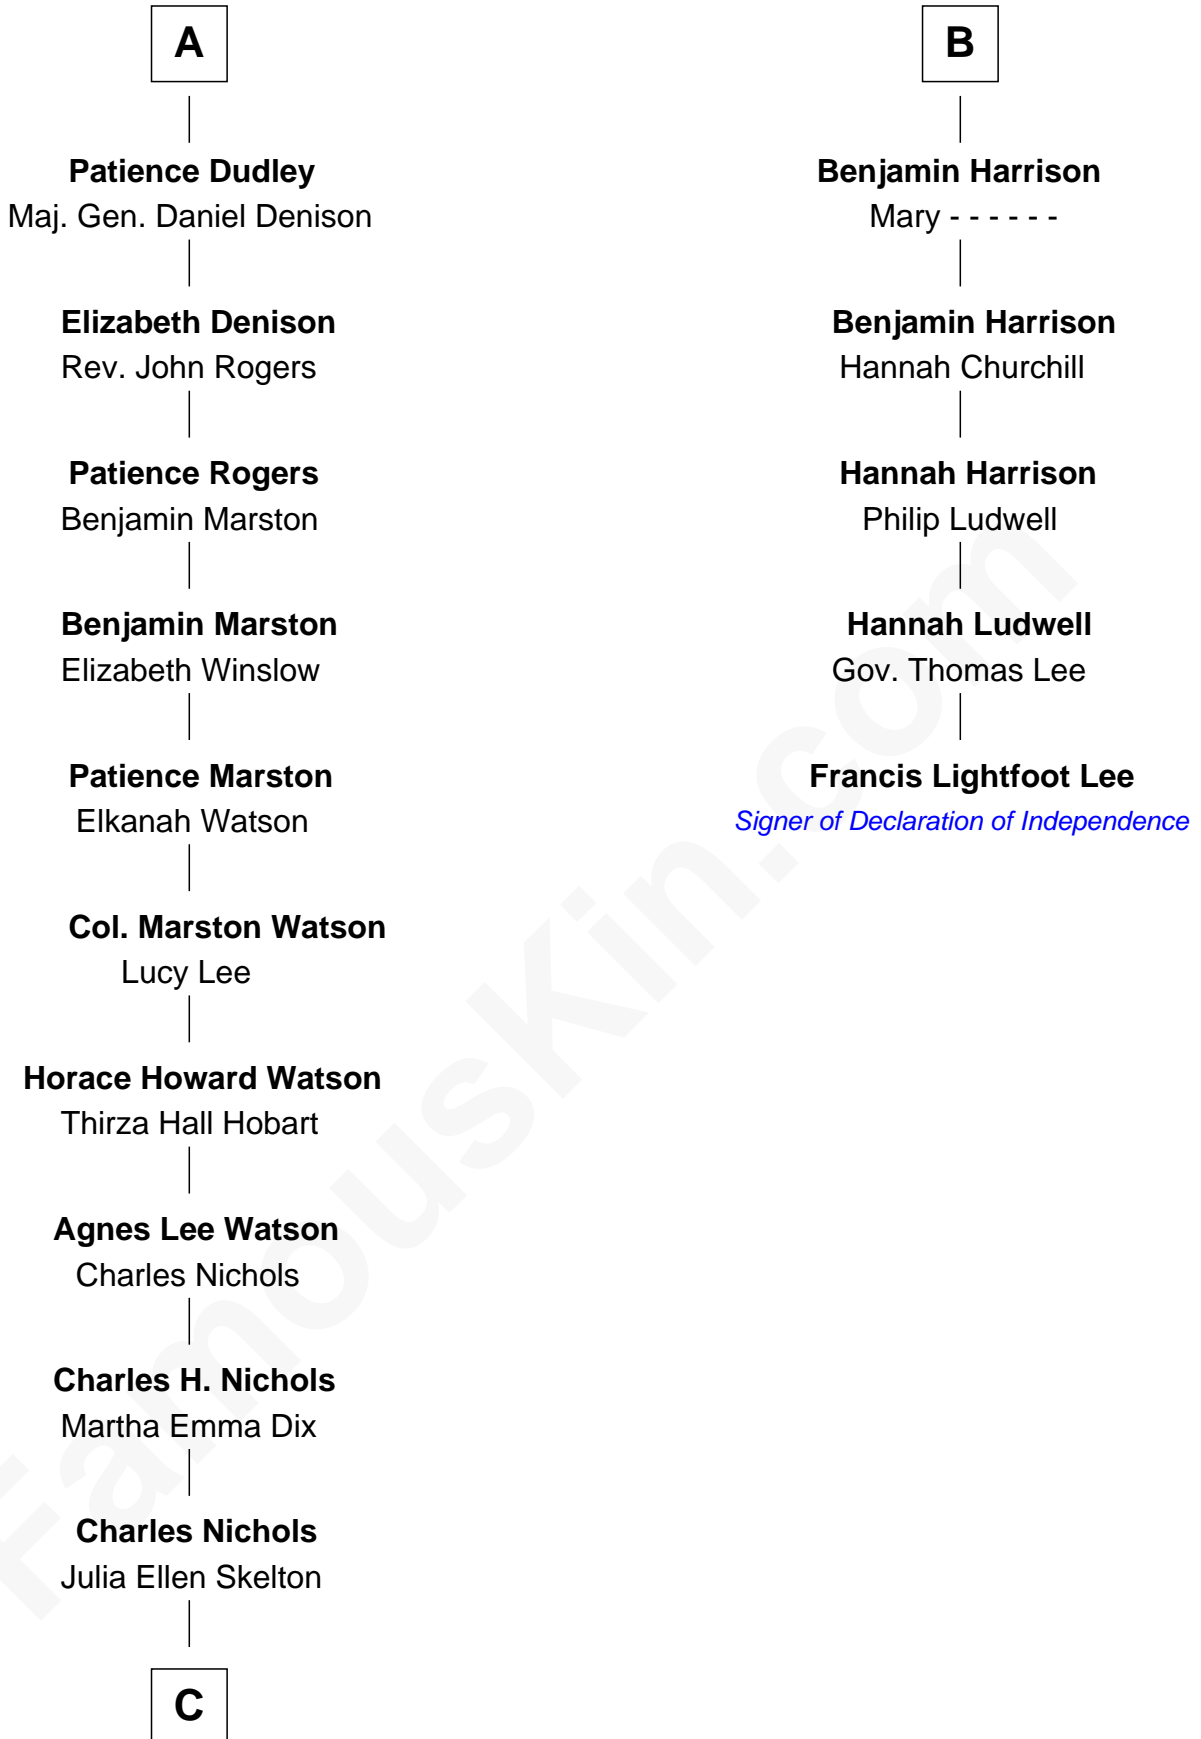

FamousKin.com

Relationship Chart of

John Cena

Movie Actor and WWE Pro Wrestler

11th cousin 8 times removed of

Francis Lightfoot Lee

Signer of the Declaration of Independence

C