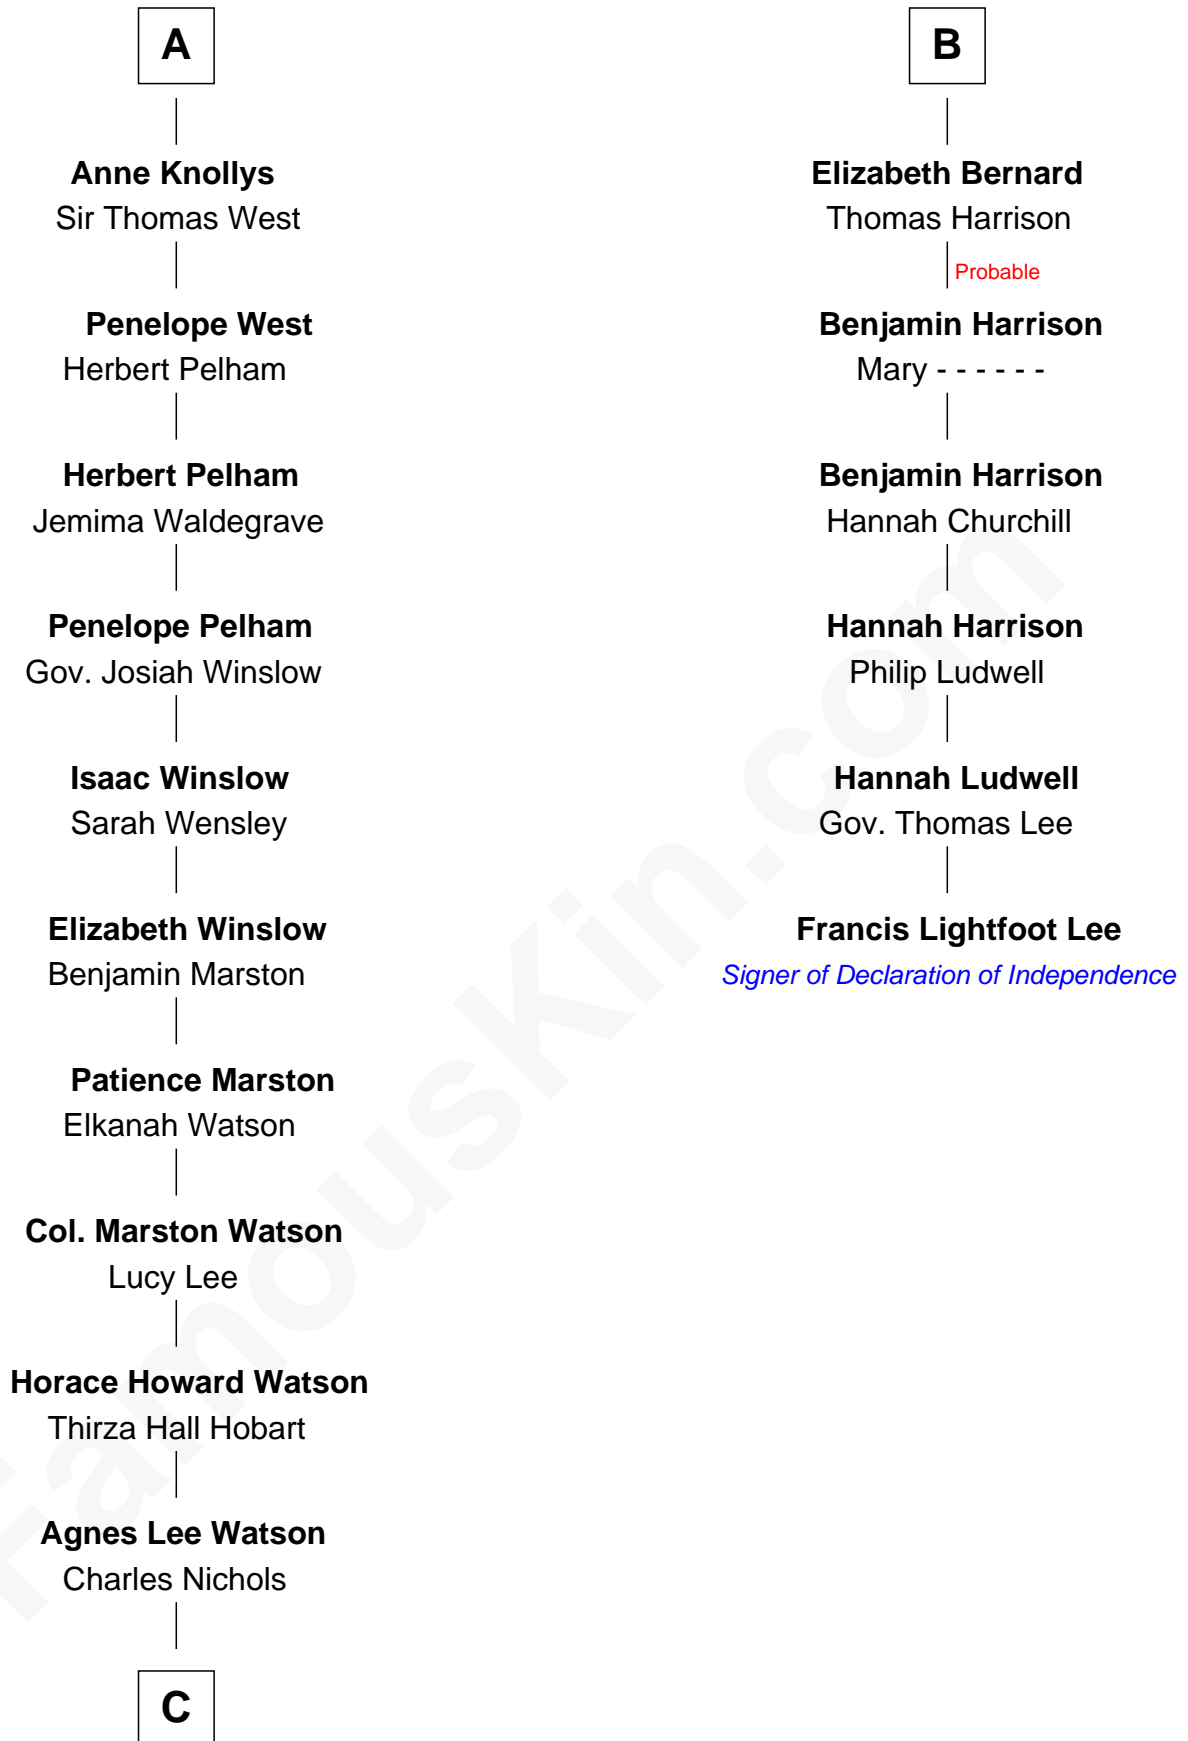

FamousKin.com

Relationship Chart of

John Cena

Movie Actor and WWE Pro Wrestler

12th cousin 9 times removed of

Francis Lightfoot Lee

Signer of the Declaration of Independence

C