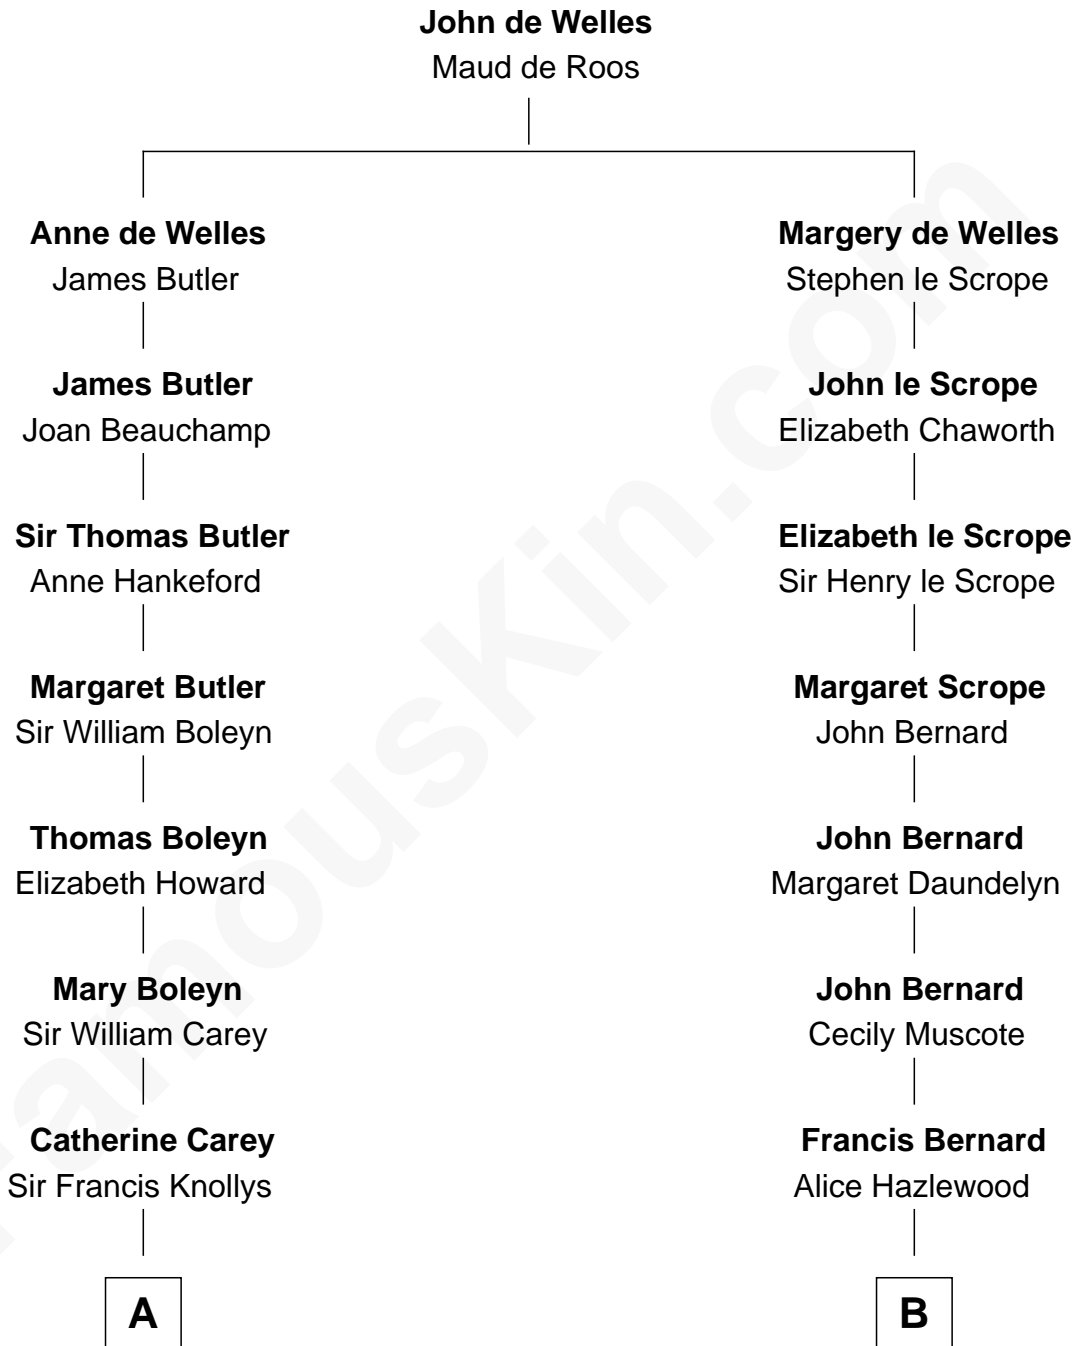

FamousKin.com

Relationship Chart of

John Cena

Movie Actor and WWE Pro Wrestler

12th cousin 9 times removed of

Francis Lightfoot Lee

Signer of the Declaration of Independence

C

—
Charles H. Nichols

Martha Emma Dix

—
Charles Nichols

Julia Ellen Skelton

—
Natalie Nichols

Ulysses John Lupien

—
Carol Frances Lupien

John Joseph Cena