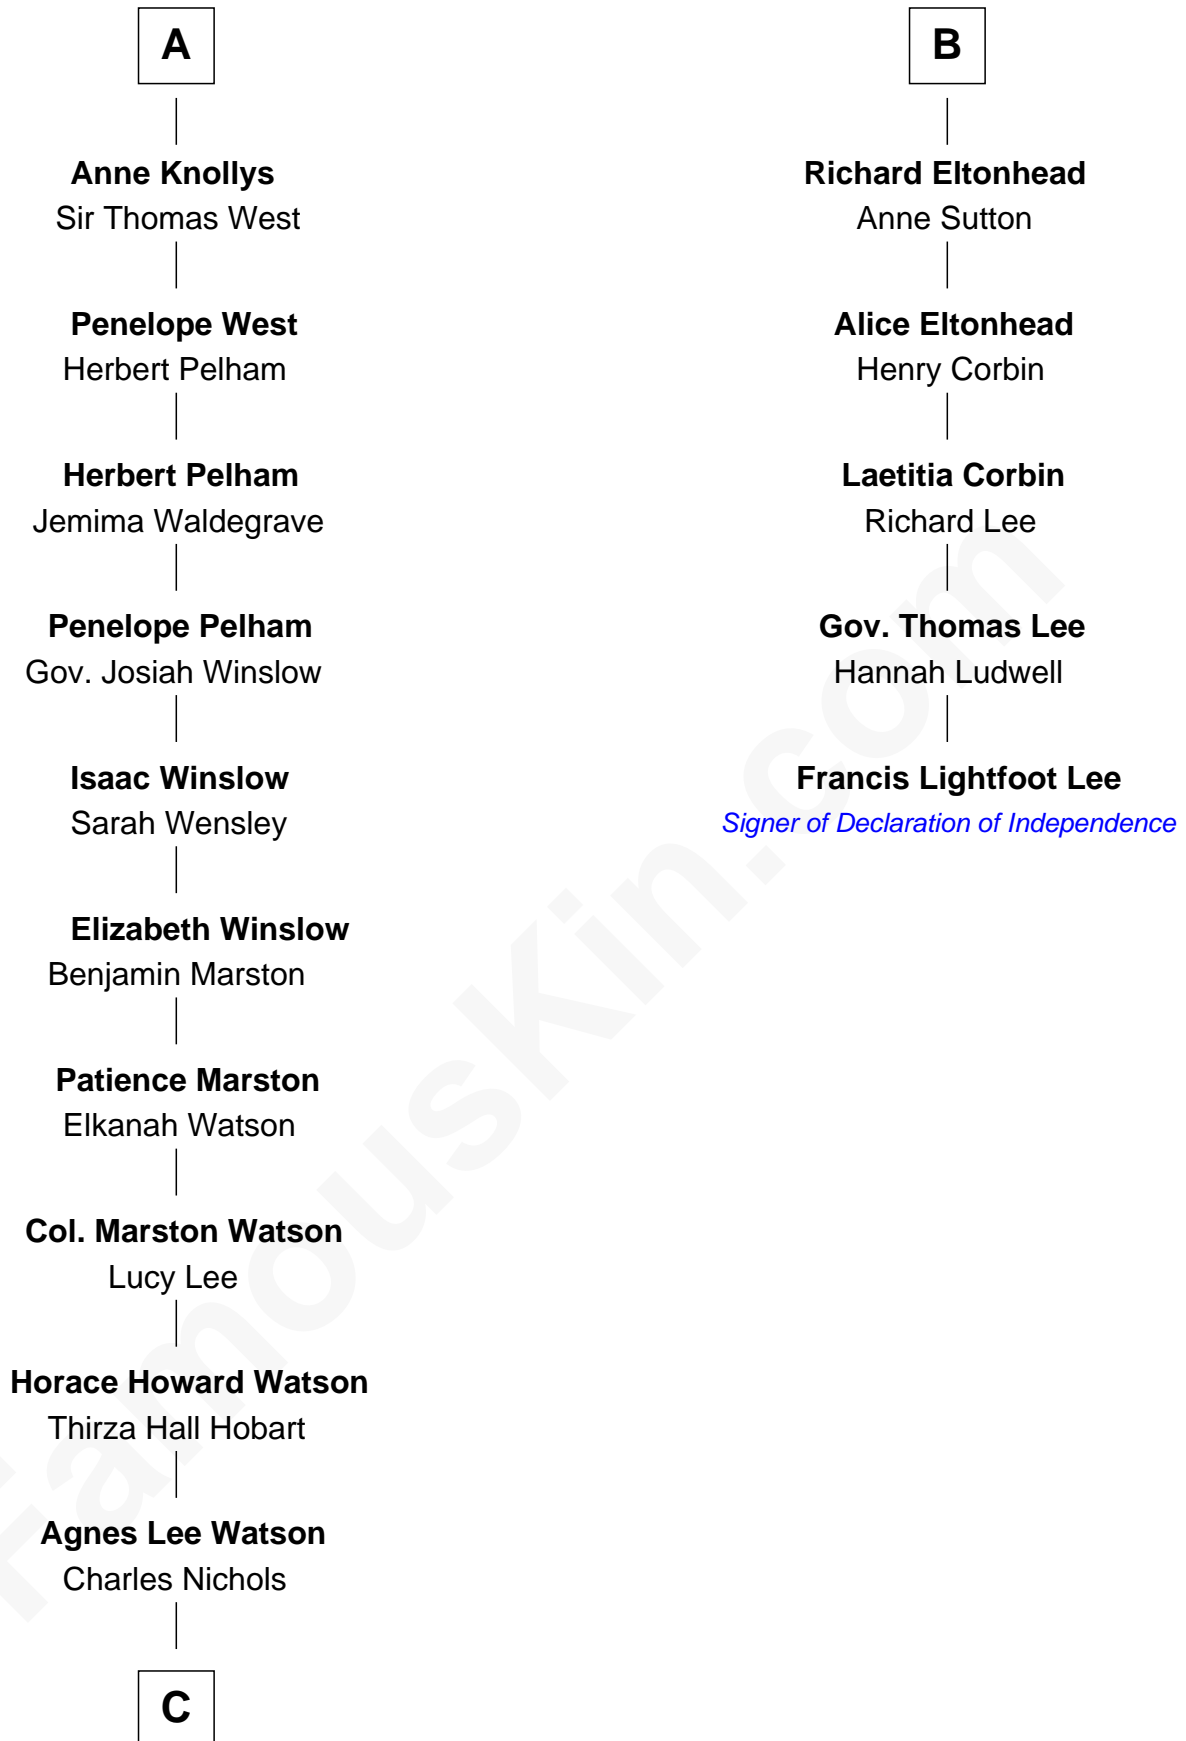

## Relationship Chart of

### Francis Lightfoot Lee

Signer of the Declaration of Independence

**Sir Richard Fitzalan**

Elizabeth de Bohun

**C**

—  
**Charles H. Nichols**

Martha Emma Dix

—  
**Charles Nichols**