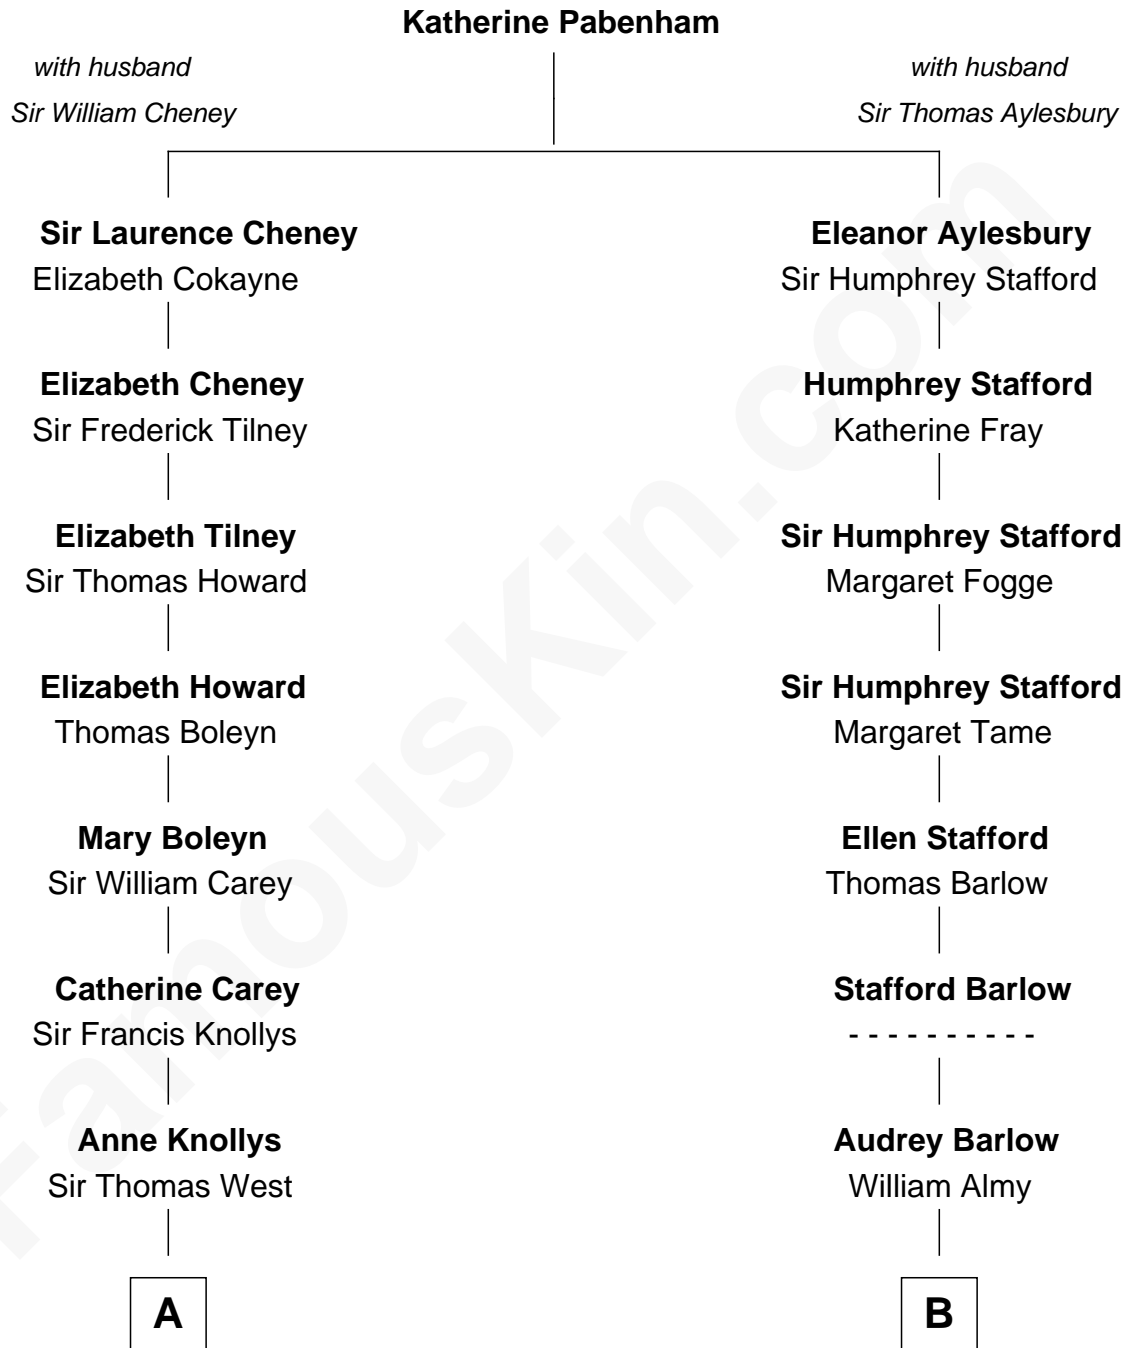

FamousKin.com

Relationship Chart of

John Cena

Movie Actor and WWE Pro Wrestler

19th cousin 1 time removed of

Amy Adams
Movie Actress

C

Charles Nichols
Julia Ellen Skelton