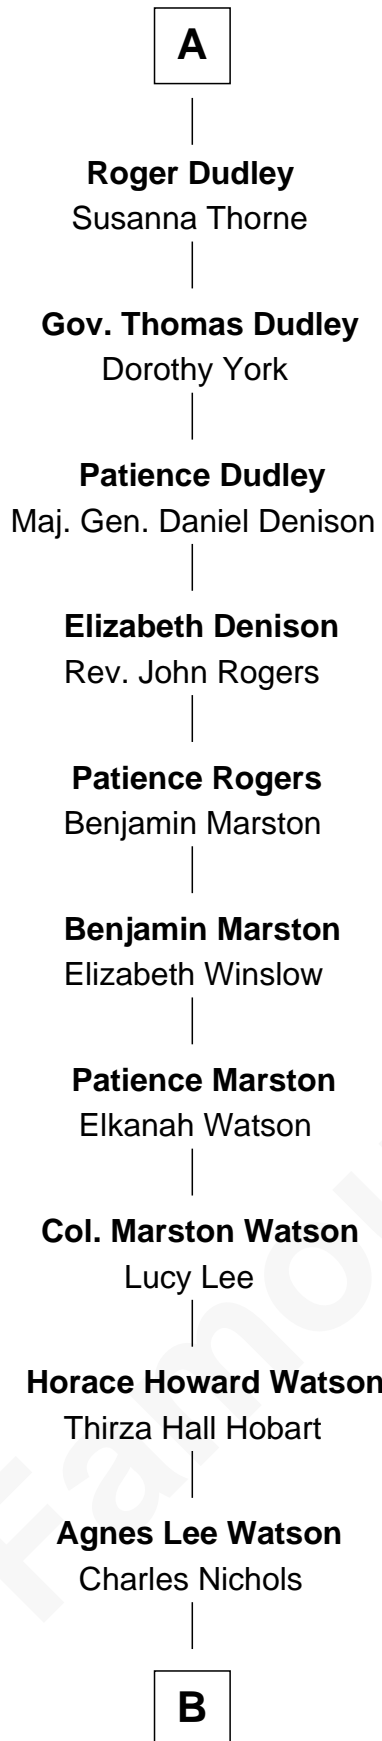

# FamousKin.com

## Relationship Chart of

### John Cena

Movie Actor and WWE Pro Wrestler

7th cousin 14 times removed of

### Jane Seymour

3rd Wife of King Henry VIII

**Edward III, King of England**

Philippa of Hainault

**B**

—  
**Charles H. Nichols**

Martha Emma Dix

—  
**Charles Nichols**