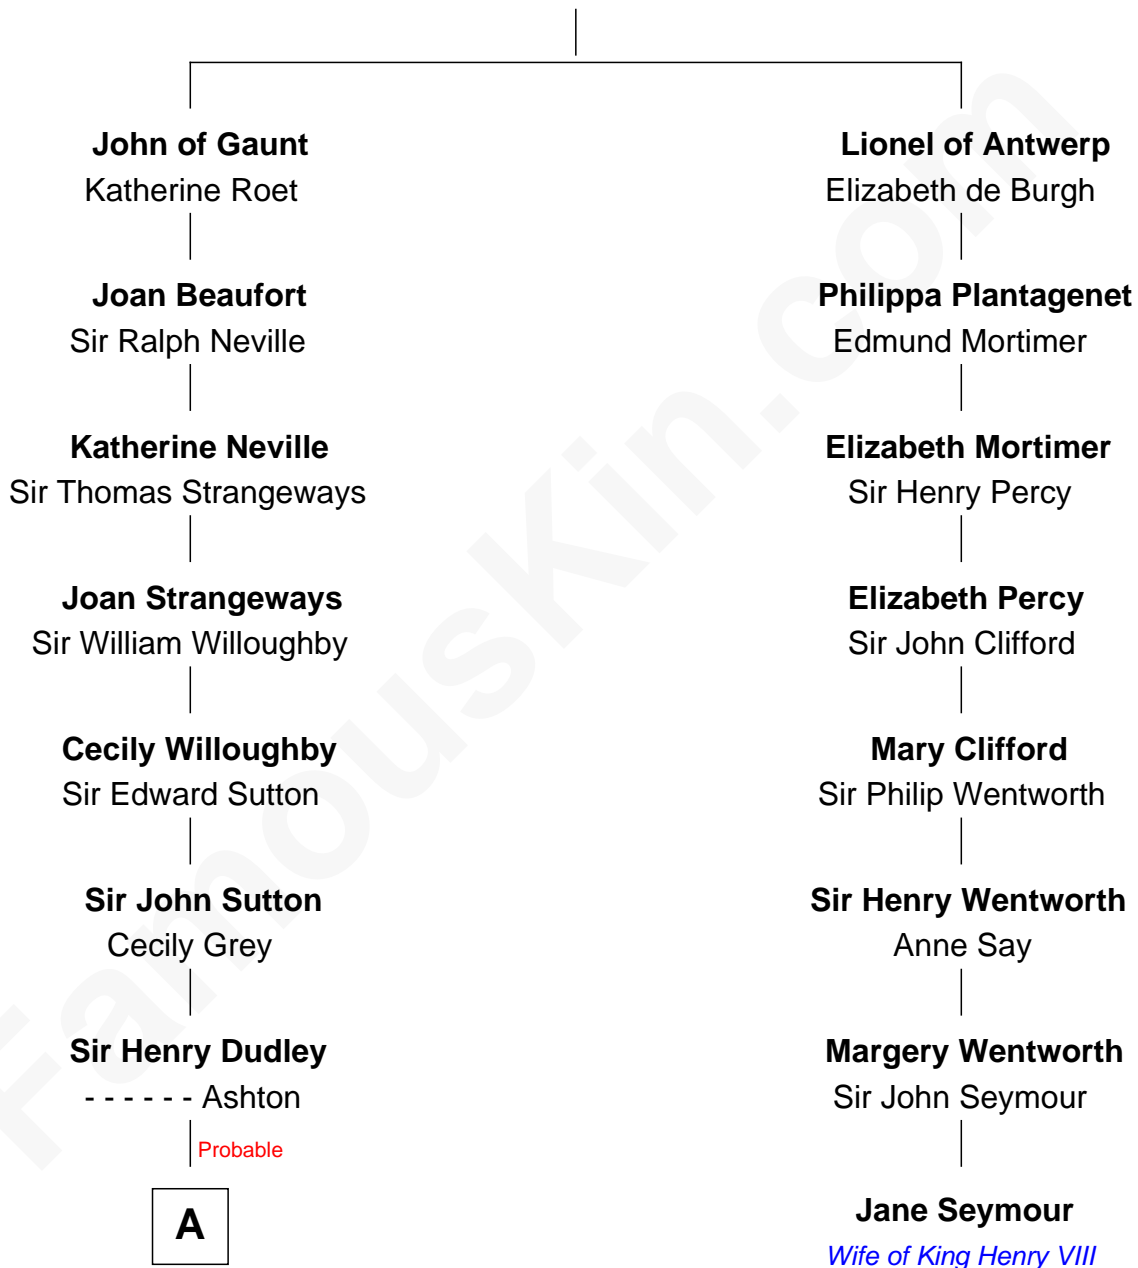

## Relationship Chart of

### John Cena

Movie Actor and WWE Pro Wrestler

7th cousin 14 times removed of

### Jane Seymour

3rd Wife of King Henry VIII

**Edward III, King of England**

Philippa of Hainault

**B**

—  
**Charles H. Nichols**

Martha Emma Dix

—  
**Charles Nichols**