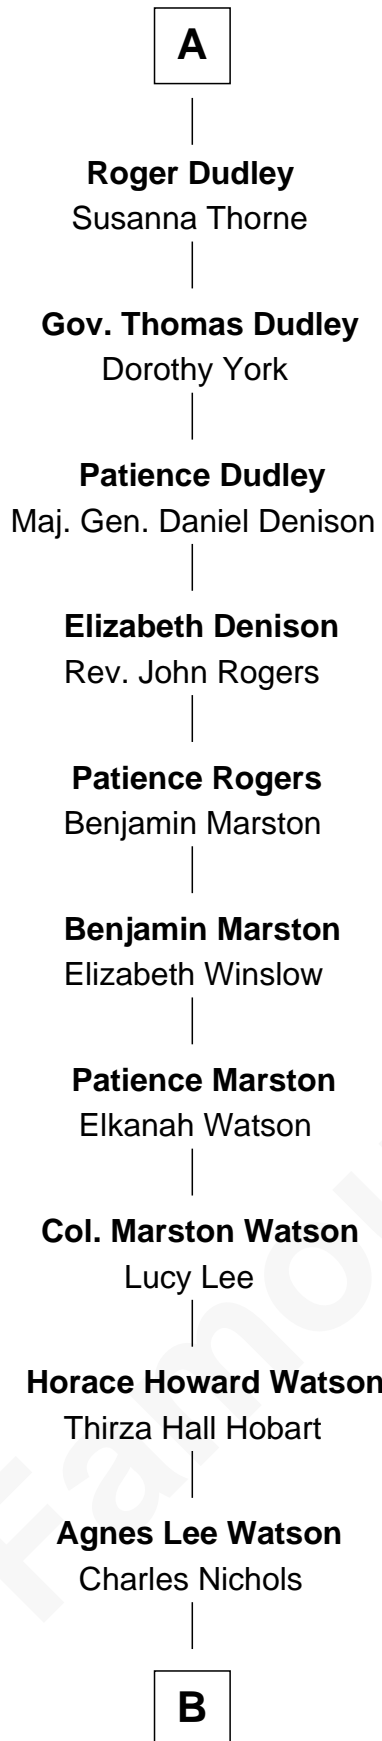

# FamousKin.com

## Relationship Chart of

### John Cena

Movie Actor and WWE Pro Wrestler

6th cousin 15 times removed of

### Jane Seymour

3rd Wife of King Henry VIII

**B**

—  
**Charles H. Nichols**

Martha Emma Dix

—  
**Charles Nichols**

Julia Ellen Skelton

—  
**Natalie Nichols**