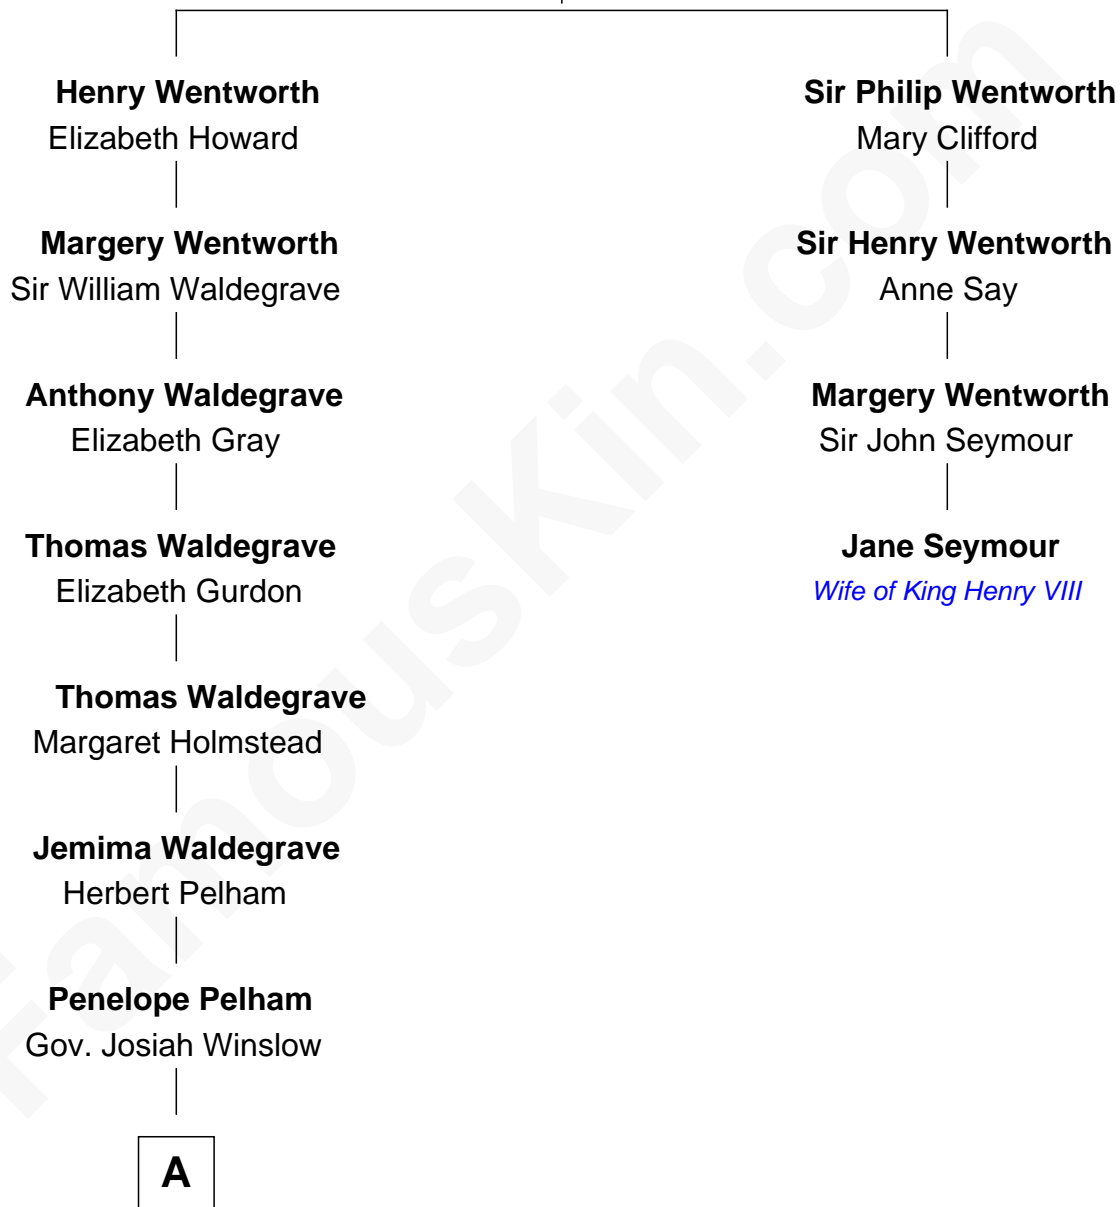

FamousKin.com

Relationship Chart of

John Cena

Movie Actor and WWE Pro Wrestler

3rd cousin 14 times removed of

Jane Seymour

3rd Wife of King Henry VIII

Sir Roger Wentworth

Margery Despencer

A

Isaac Winslow

Sarah Wensley

Elizabeth Winslow

Benjamin Marston

Patience Marston

Elkanah Watson

Col. Marston Watson

Lucy Lee

Horace Howard Watson

Thirza Hall Hobart

Agnes Lee Watson

Charles Nichols

Charles H. Nichols

Martha Emma Dix