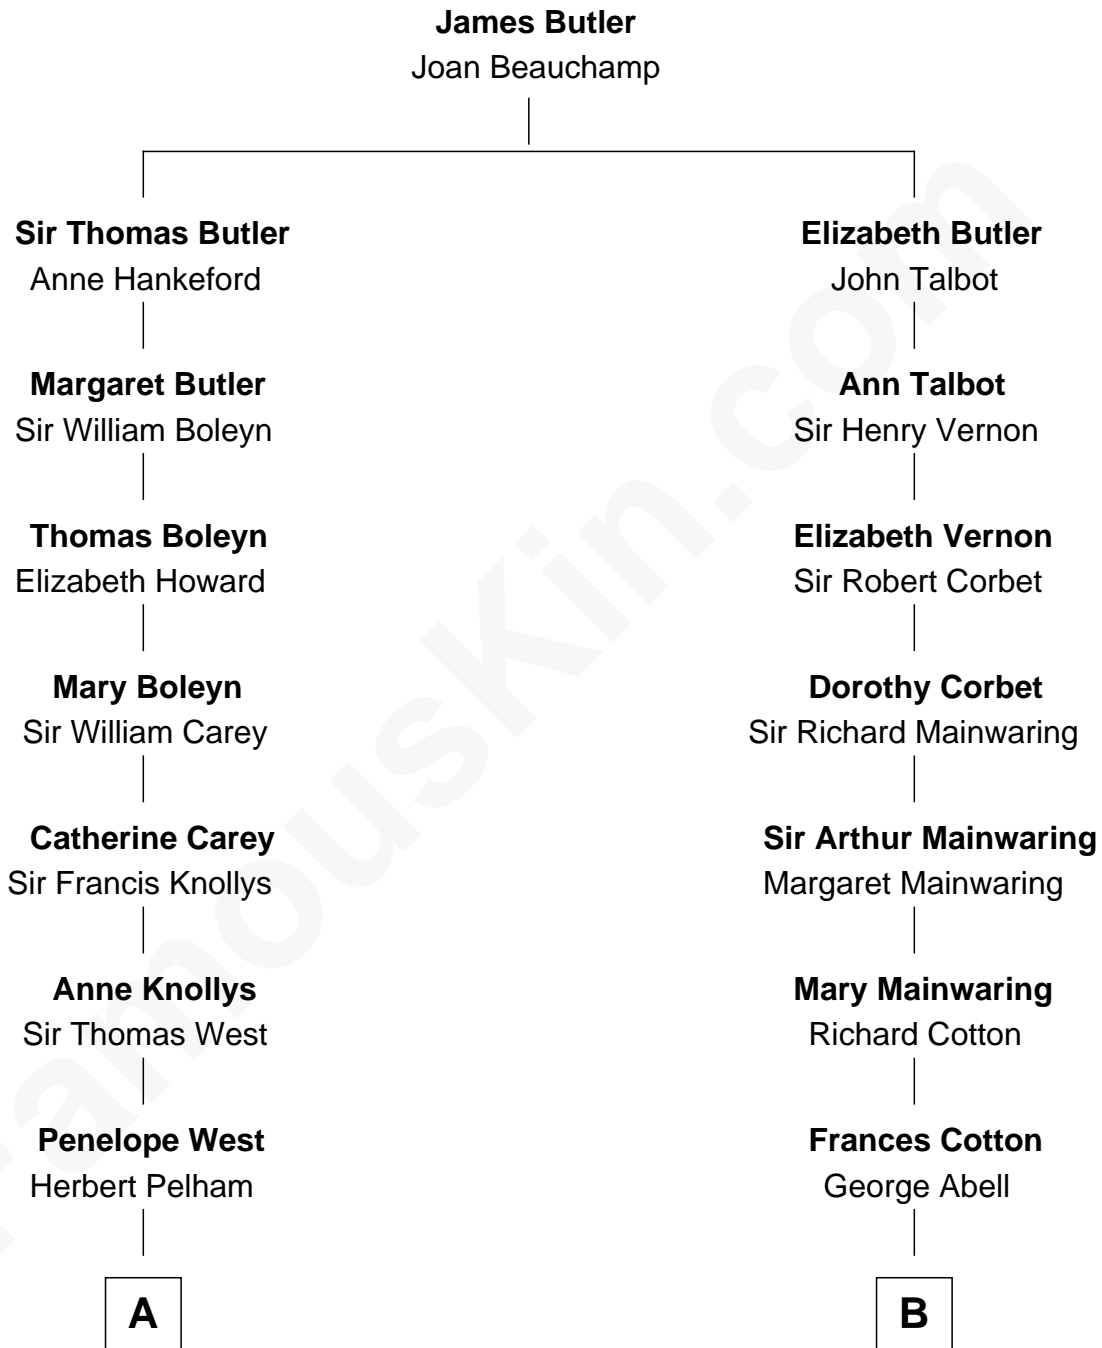

FamousKin.com

Relationship Chart of

John Cena

Movie Actor and WWE Pro Wrestler

17th cousin 2 times removed of

John Adams Morgan

1952 Olympic Sailing Gold Medalist

C

Natalie Nichols
Ulysses John Lupien

Carol Frances Lupien
John Joseph Cena

John Cena
Actor and Pro Wrestler

FamousKin.com