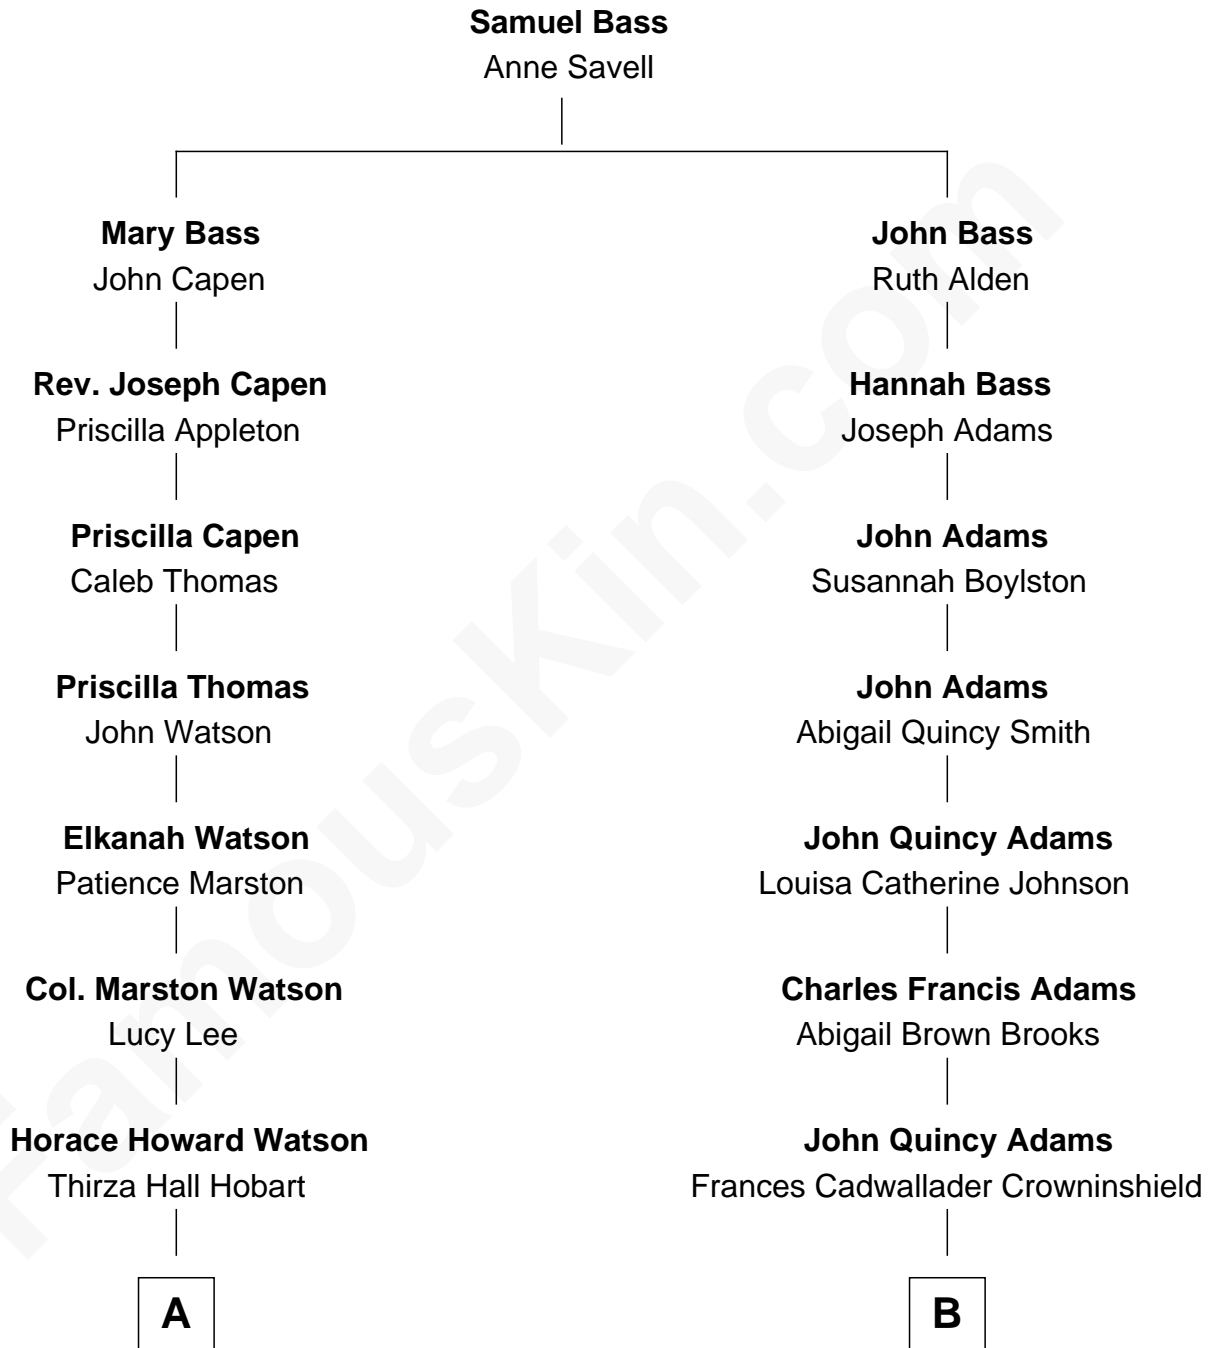

FamousKin.com

Relationship Chart of

John Cena

Movie Actor and WWE Pro Wrestler

9th cousin 3 times removed of

John Adams Morgan

1952 Olympic Sailing Gold Medalist

A

Agnes Lee Watson

Charles Nichols

Charles H. Nichols

Martha Emma Dix

Charles Nichols

Julia Ellen Skelton

Natalie Nichols

Ulysses John Lupien