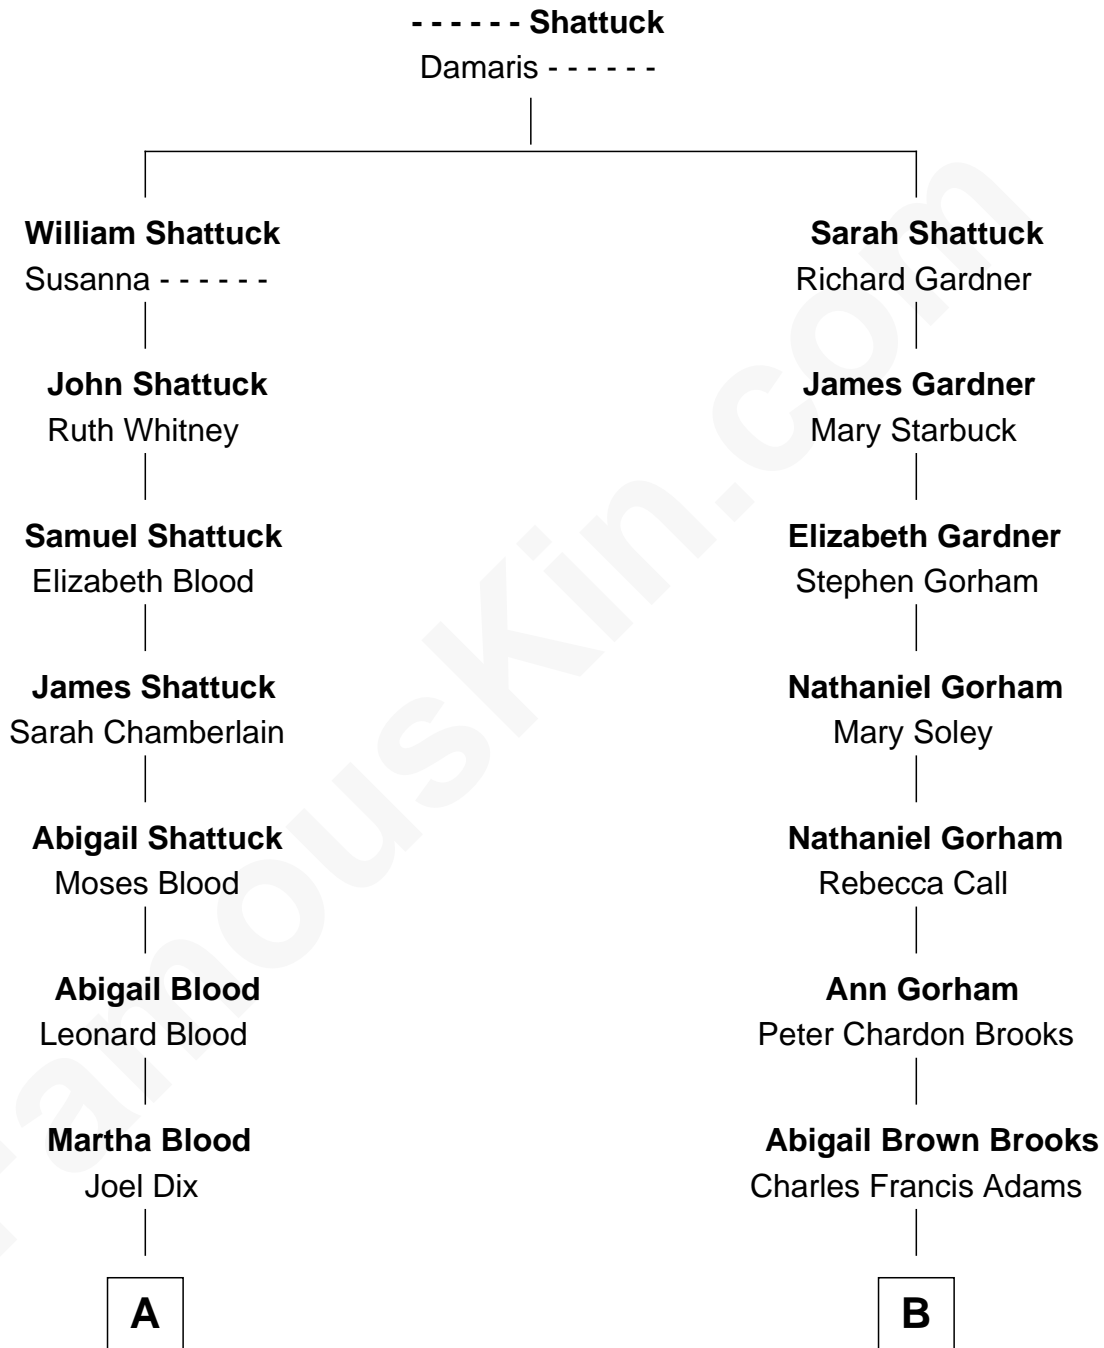

# FamousKin.com Relationship Chart of

**John Cena**

*Movie Actor and WWE Pro Wrestler*

10th cousin 1 time removed of

**John Adams Morgan**

*1952 Olympic Sailing Gold Medalist*

**A**

**Martha Emma Dix**

Charles H. Nichols

**Charles Nichols**

Julia Ellen Skelton

**Natalie Nichols**

Ulysses John Lupien

**Carol Frances Lupien**

John Joseph Cena

**John Cena**