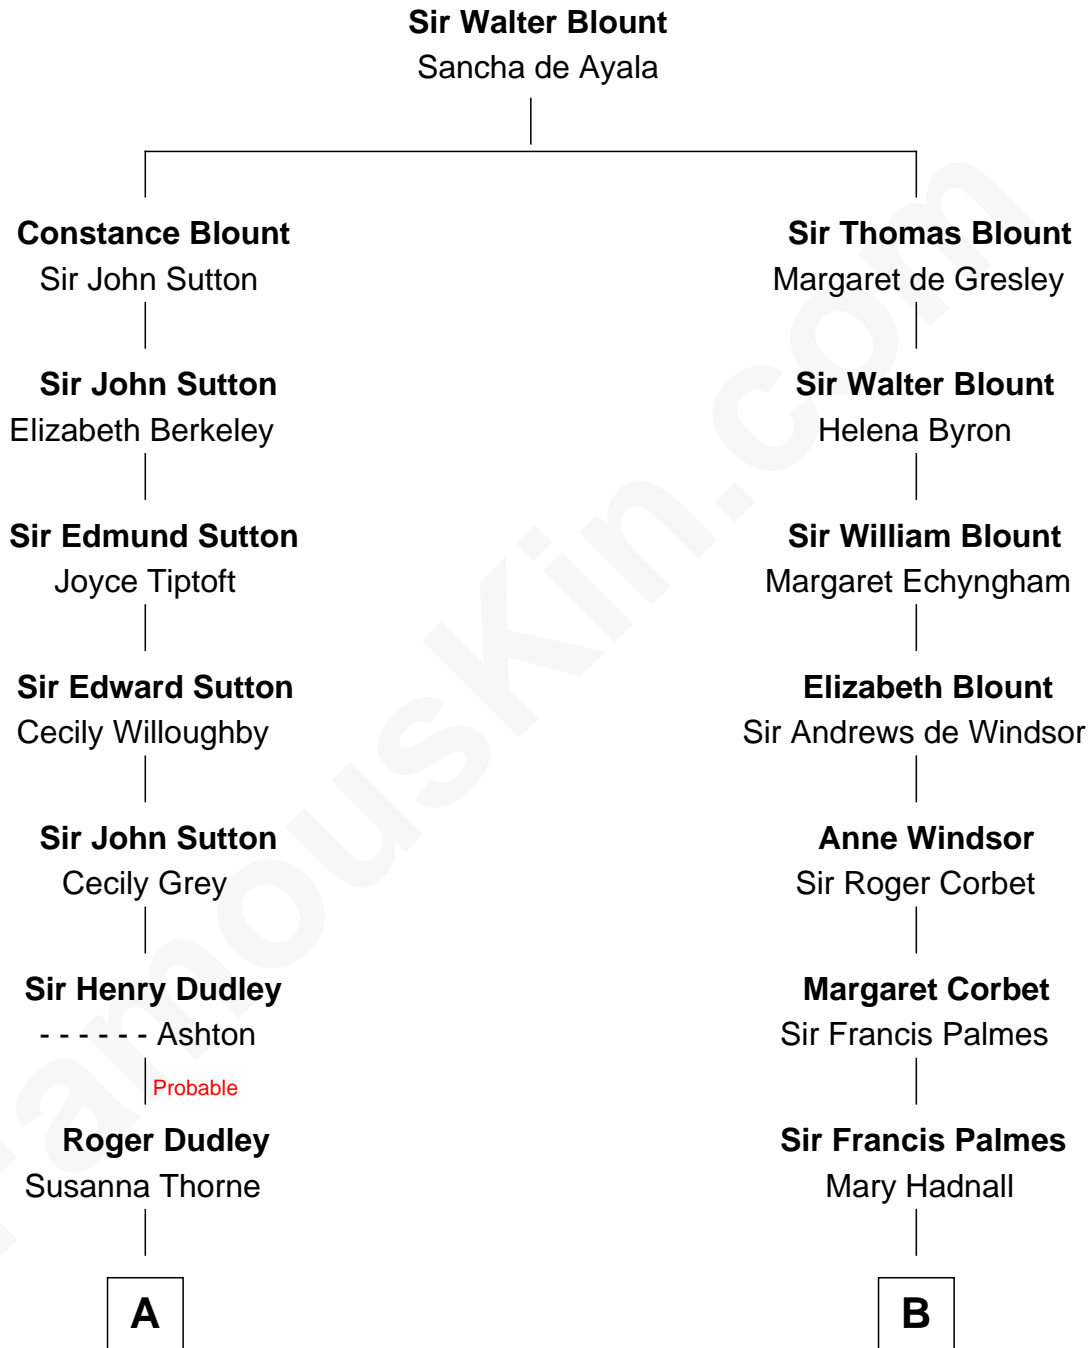

FamousKin.com

Relationship Chart of

John Cena

Movie Actor and WWE Pro Wrestler

19th cousin 1 time removed of

Benedict Cumberbatch

Movie, Television and Stage Actor

C