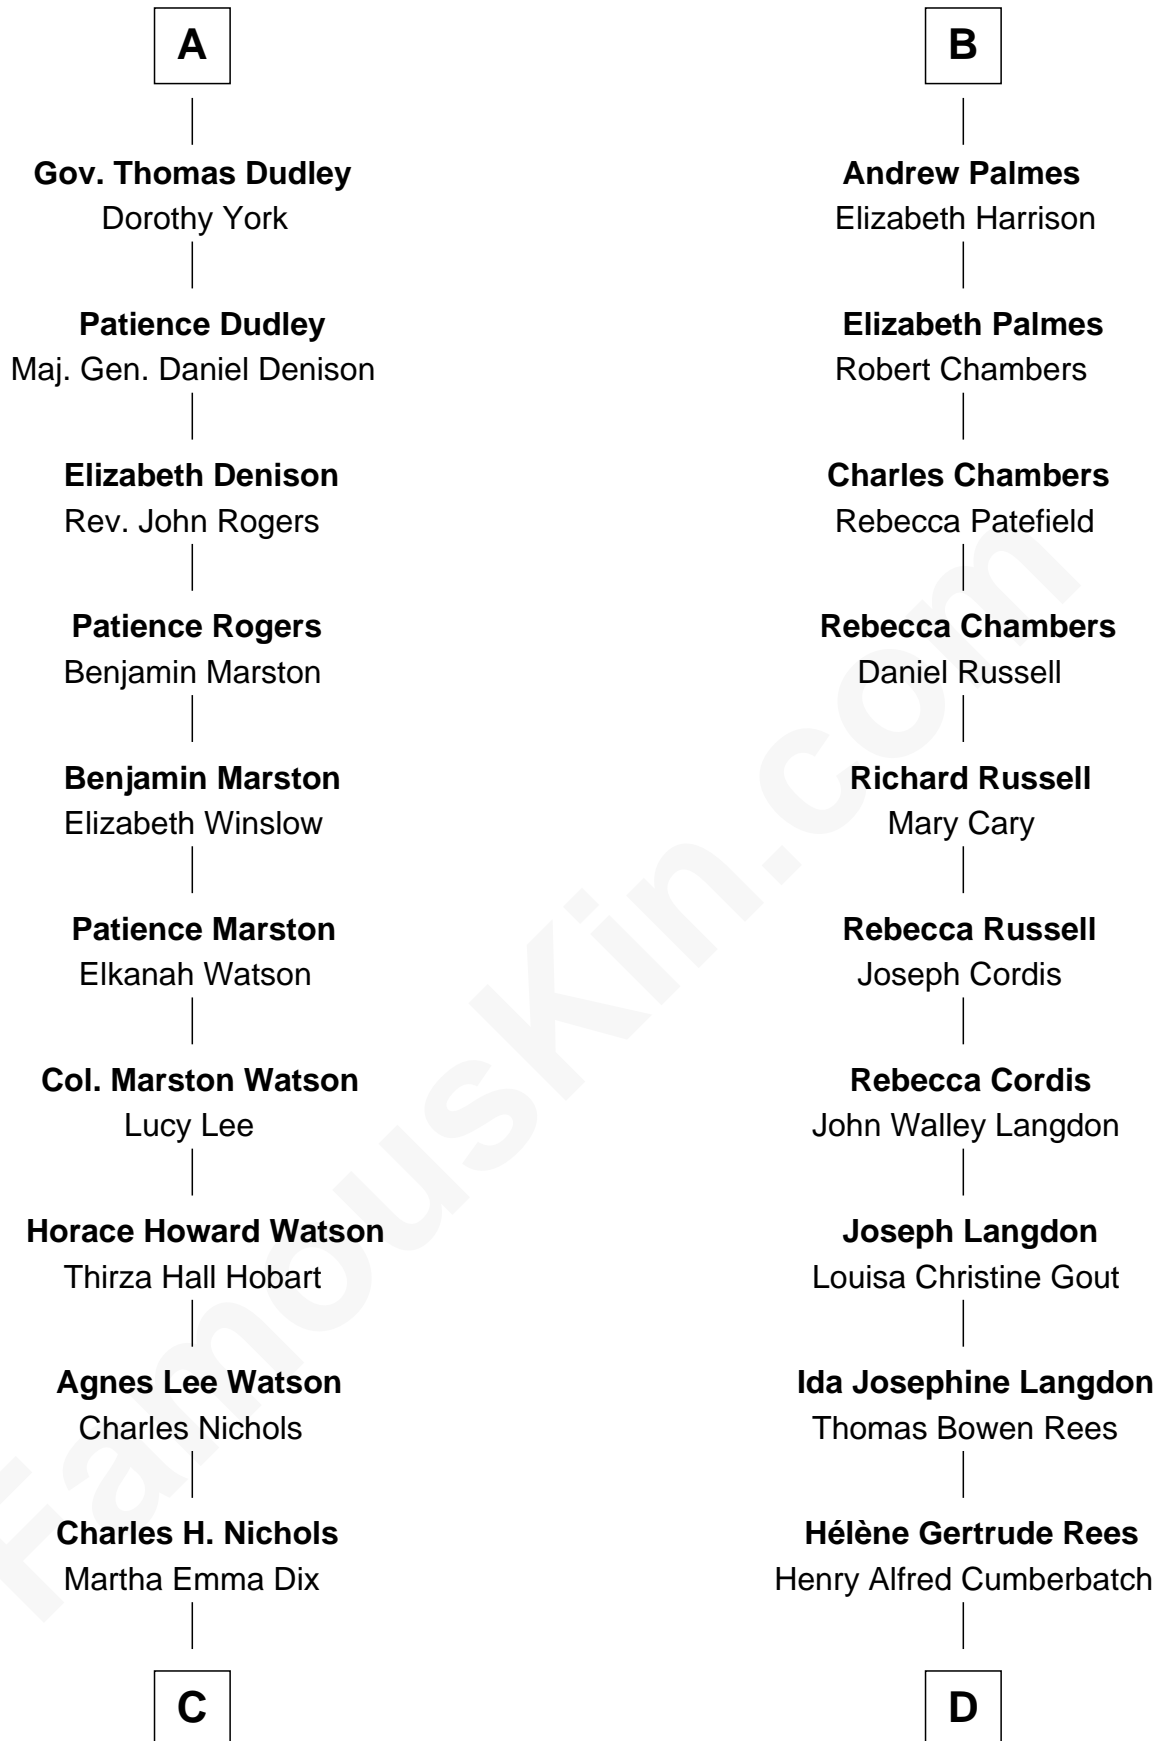

FamousKin.com

Relationship Chart of

John Cena

Movie Actor and WWE Pro Wrestler

19th cousin 1 time removed of

Benedict Cumberbatch

Movie, Television and Stage Actor

C

Charles Nichols
Julia Ellen Skelton

Natalie Nichols
Ulysses John Lupien

Carol Frances Lupien
John Joseph Cena

John Cena
Actor and Pro Wrestler

D

Henry Carlton Cumberbatch
Pauline Ellen Laing Congdon

Timothy Carlton Congdon Cumberbatch
Wanda Ventham