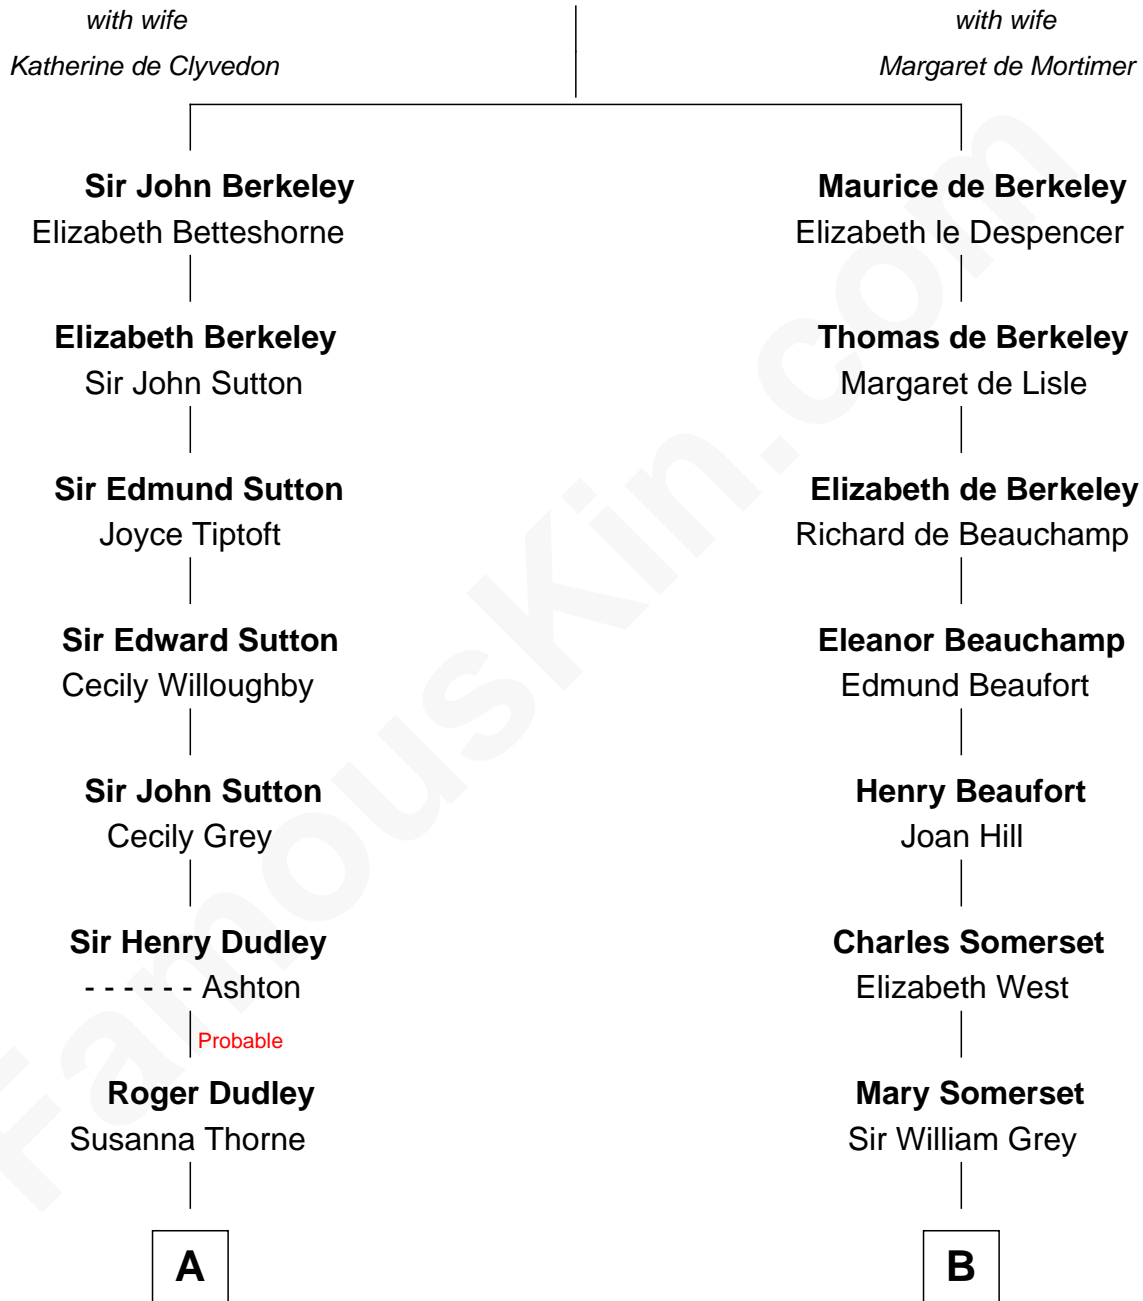

FamousKin.com

Relationship Chart of

John Cena

Movie Actor and WWE Pro Wrestler

20th cousin of

Benedict Cumberbatch

Movie, Television and Stage Actor

Thomas de Berkeley