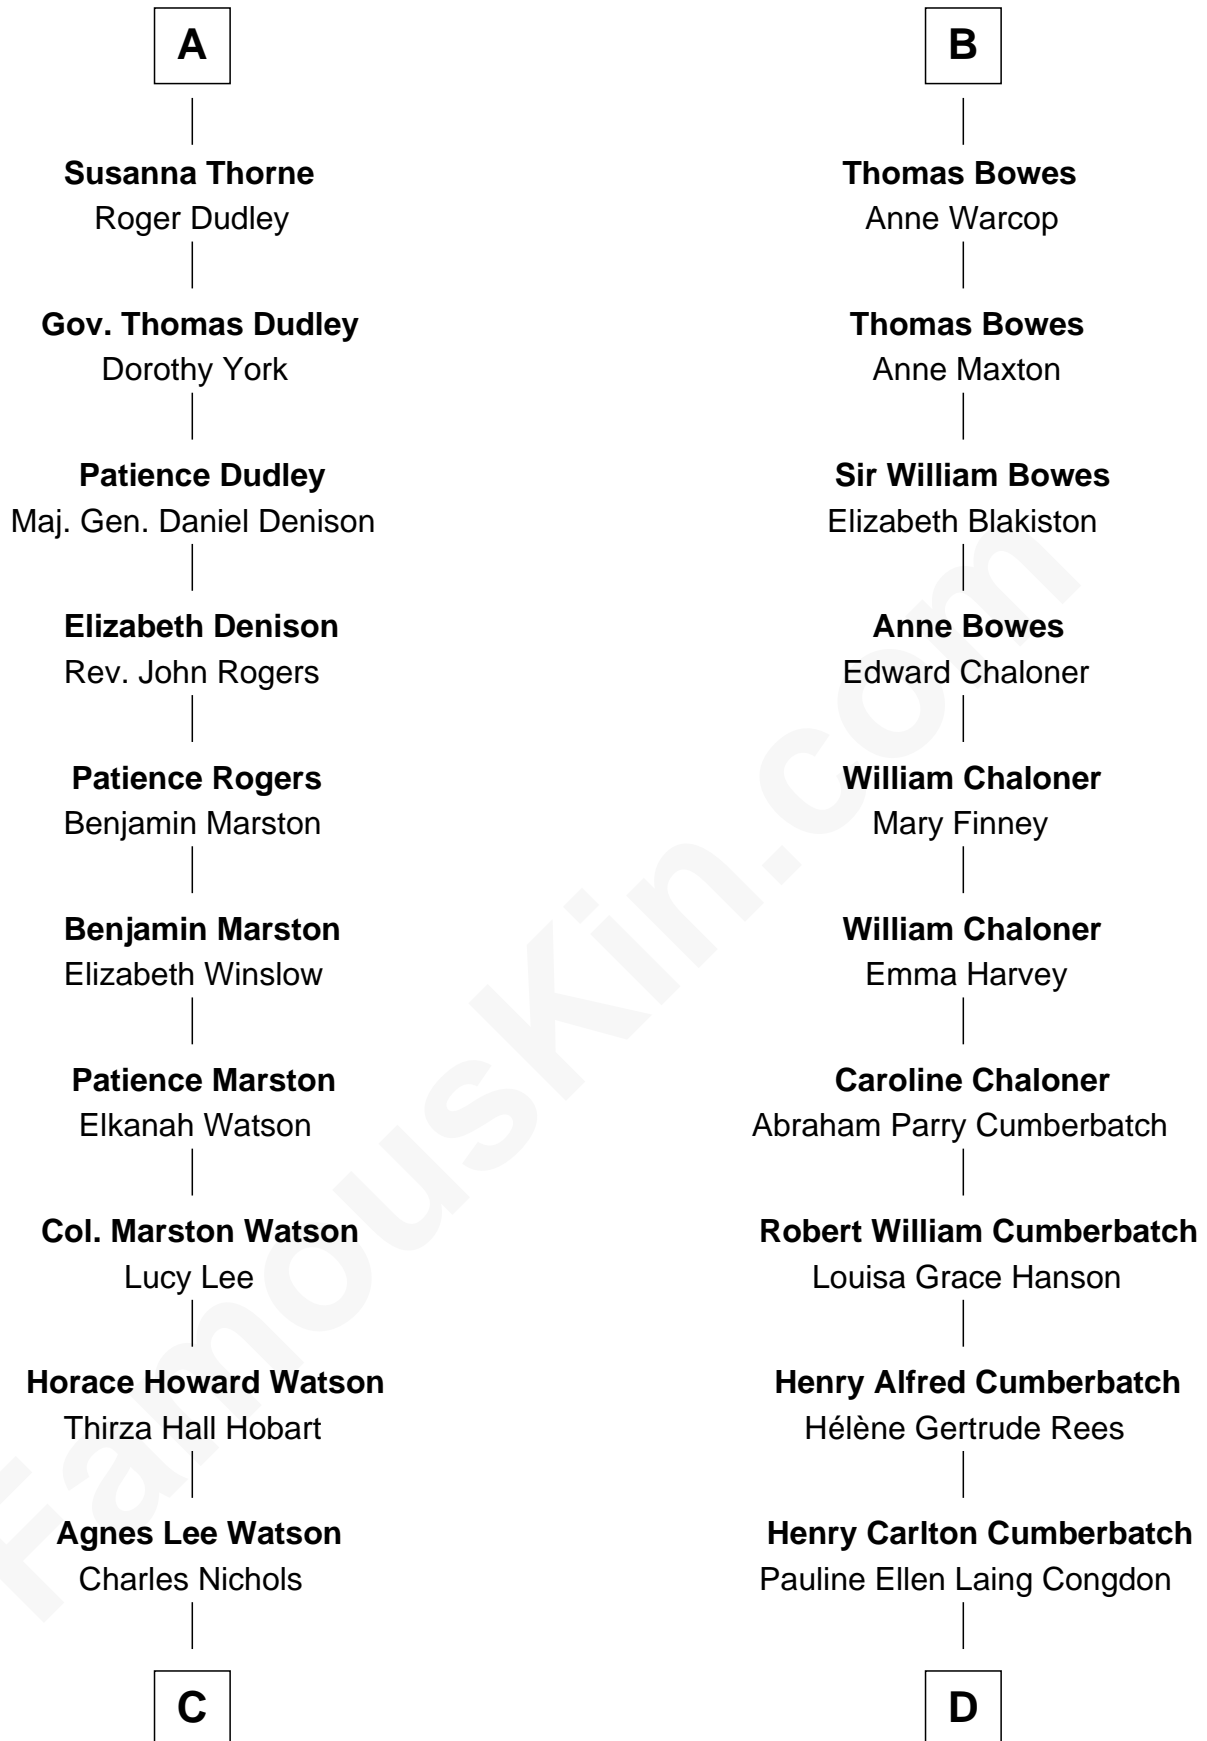

FamousKin.com

Relationship Chart of

John Cena

Movie Actor and WWE Pro Wrestler

18th cousin 3 times removed of

Benedict Cumberbatch

Movie, Television and Stage Actor

C