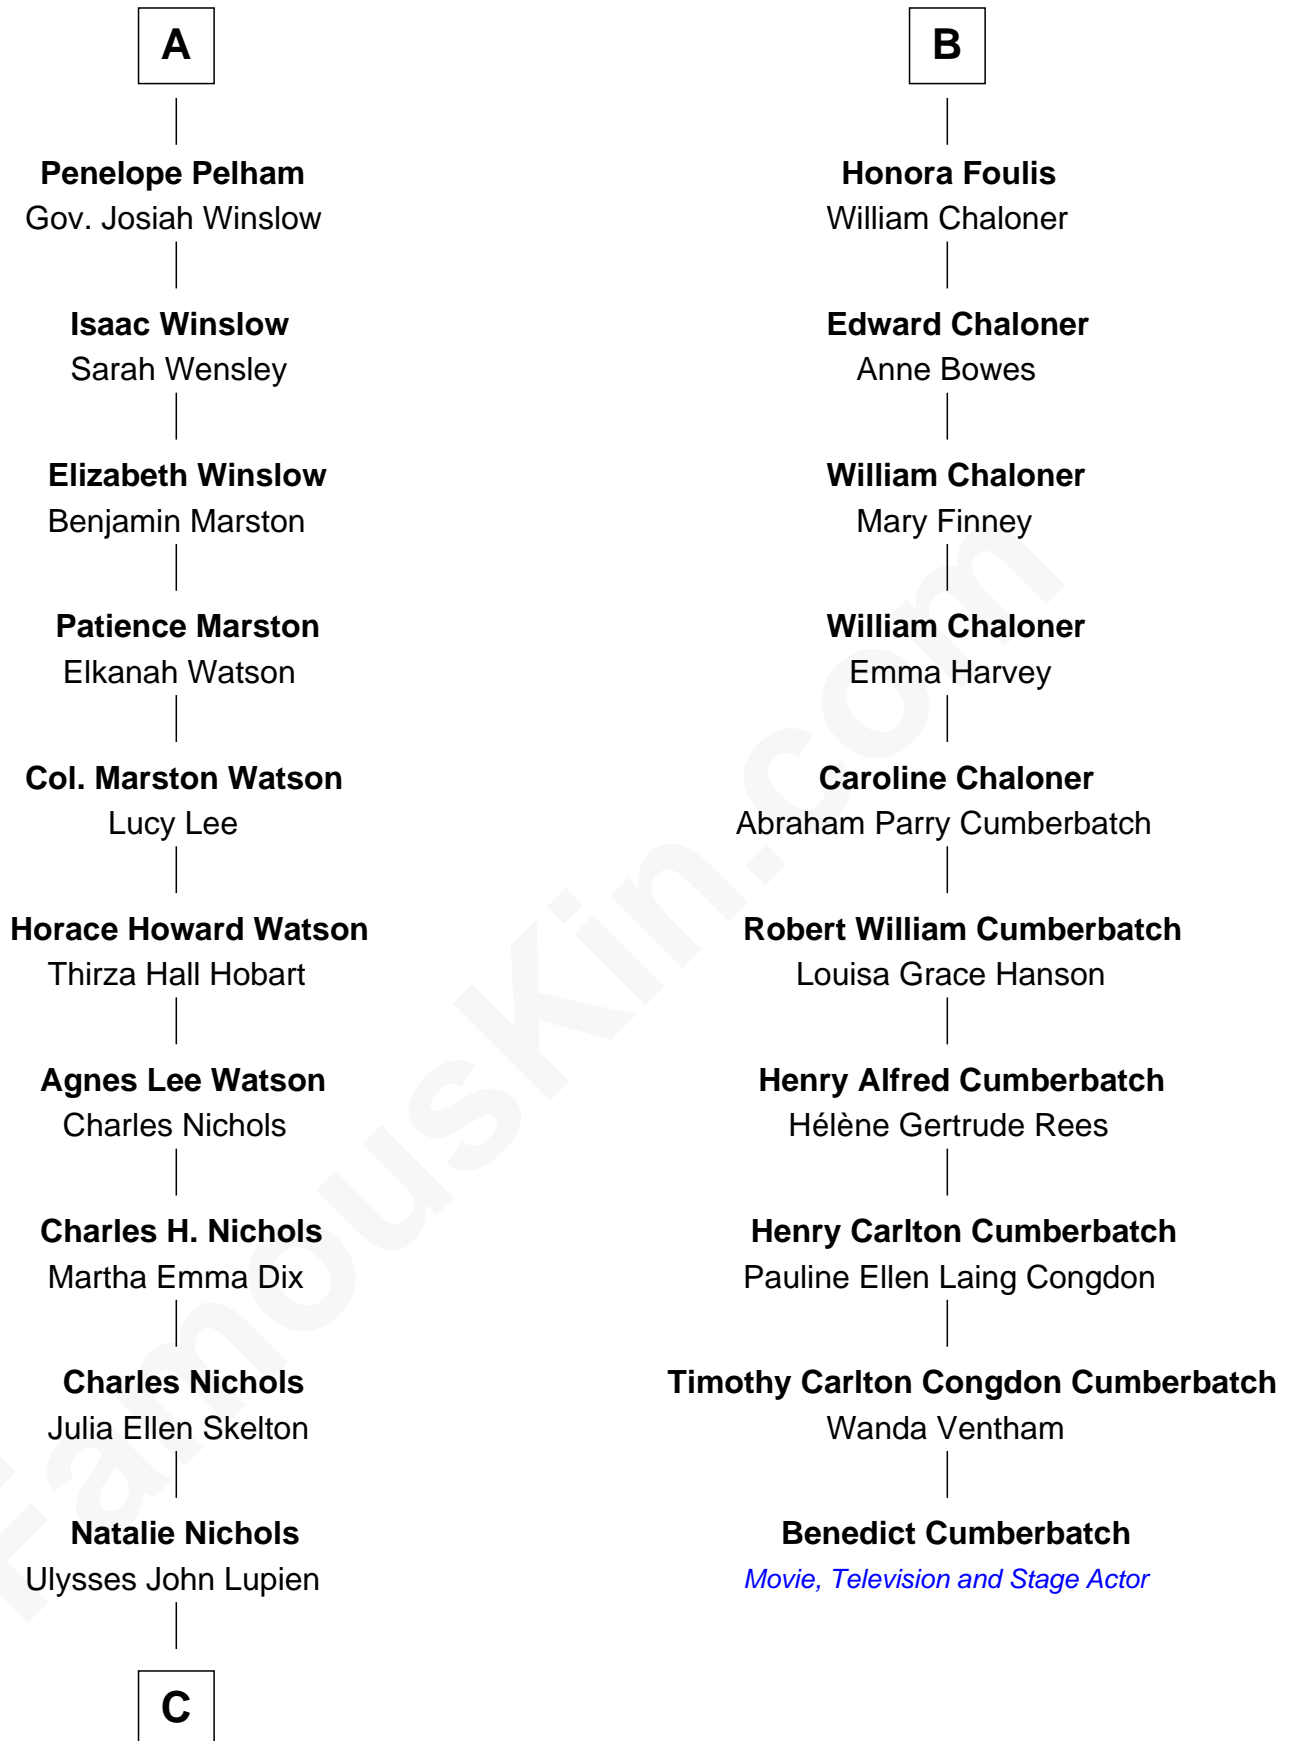

### Benedict Cumberbatch

*Movie, Television and Stage Actor*

**Edmund Beaufort**  
Eleanor Beauchamp

**Eleanor Beaufort**  
Sir Robert Spencer

**Margaret Spencer**  
Sir Thomas Carey

**Sir William Carey**  
Mary Boleyn

**Catherine Carey**  
Sir Francis Knollys

**Anne Knollys**  
Sir Thomas West

**Penelope West**  
Herbert Pelham

**Herbert Pelham**  
Jemima Waldegrave

**A**

**Henry Beaufort**  
Joan Hill

**Charles Somerset**  
Elizabeth West

**Mary Somerset**  
Sir William Grey

**Honora Grey**  
Henry Denny

**Katherine Denny**  
Sir George Fleetwood

**Honora Fleetwood**  
Sir David Watkins

**Katherine Watkins**  
Sir David Foulis

**B**

**C**

—  
**Carol Frances Lupien**