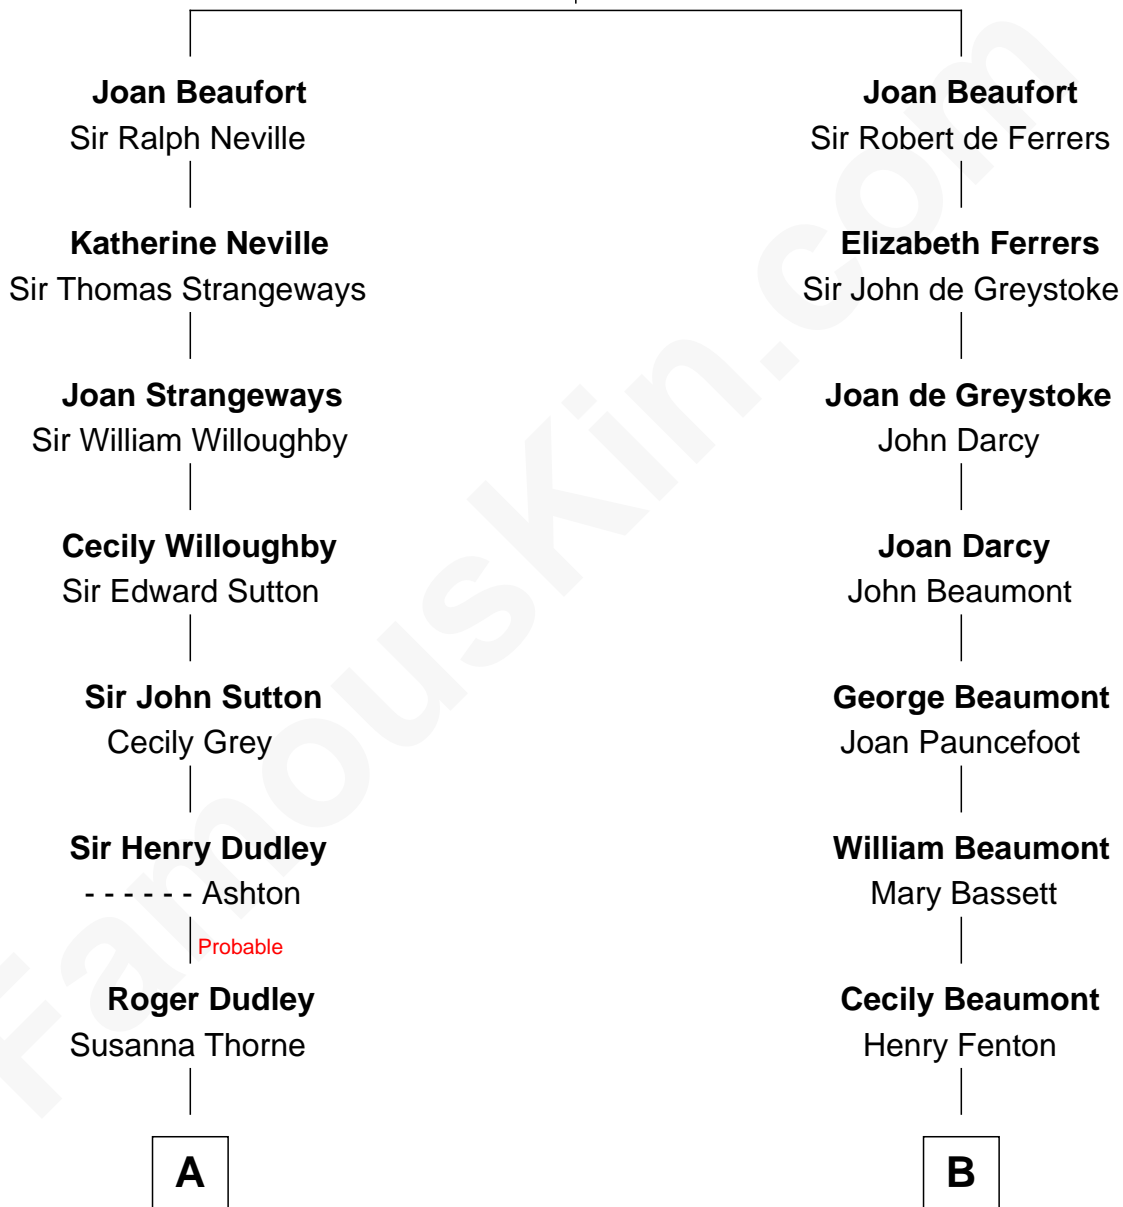

FamousKin.com

Relationship Chart of

John Cena

Movie Actor and WWE Pro Wrestler

16th cousin 4 times removed of

Sir Arthur Conan Doyle

Author, "Sherlock Holmes"

John of Gaunt
Katherine Roet

C

—
Charles Nichols
Julia Ellen Skelton

—
Natalie Nichols
Ulysses John Lupien

—
Carol Frances Lupien
John Joseph Cena

—
John Cena
Actor and Pro Wrestler

FamousKin.com