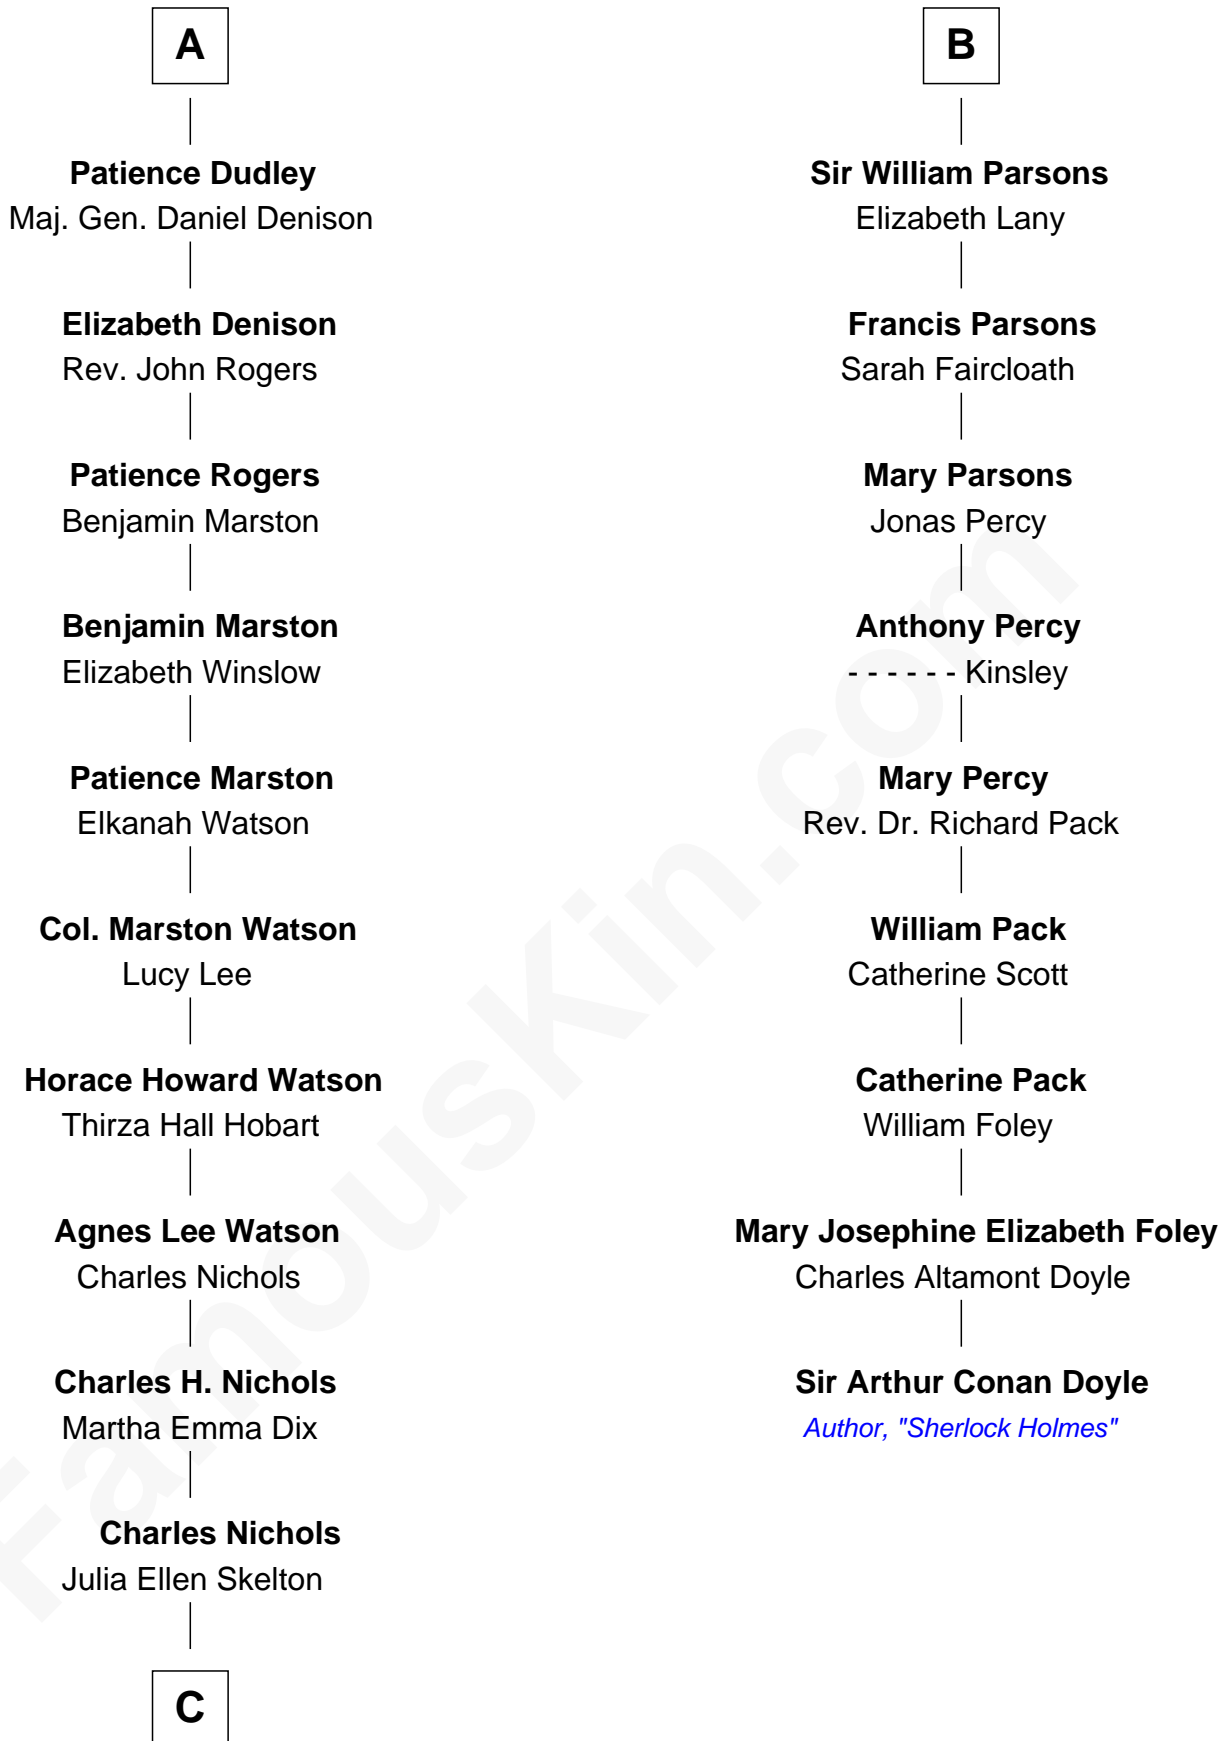

FamousKin.com

Relationship Chart of

John Cena

Movie Actor and WWE Pro Wrestler

15th cousin 4 times removed of

Sir Arthur Conan Doyle

Author, "Sherlock Holmes"

C