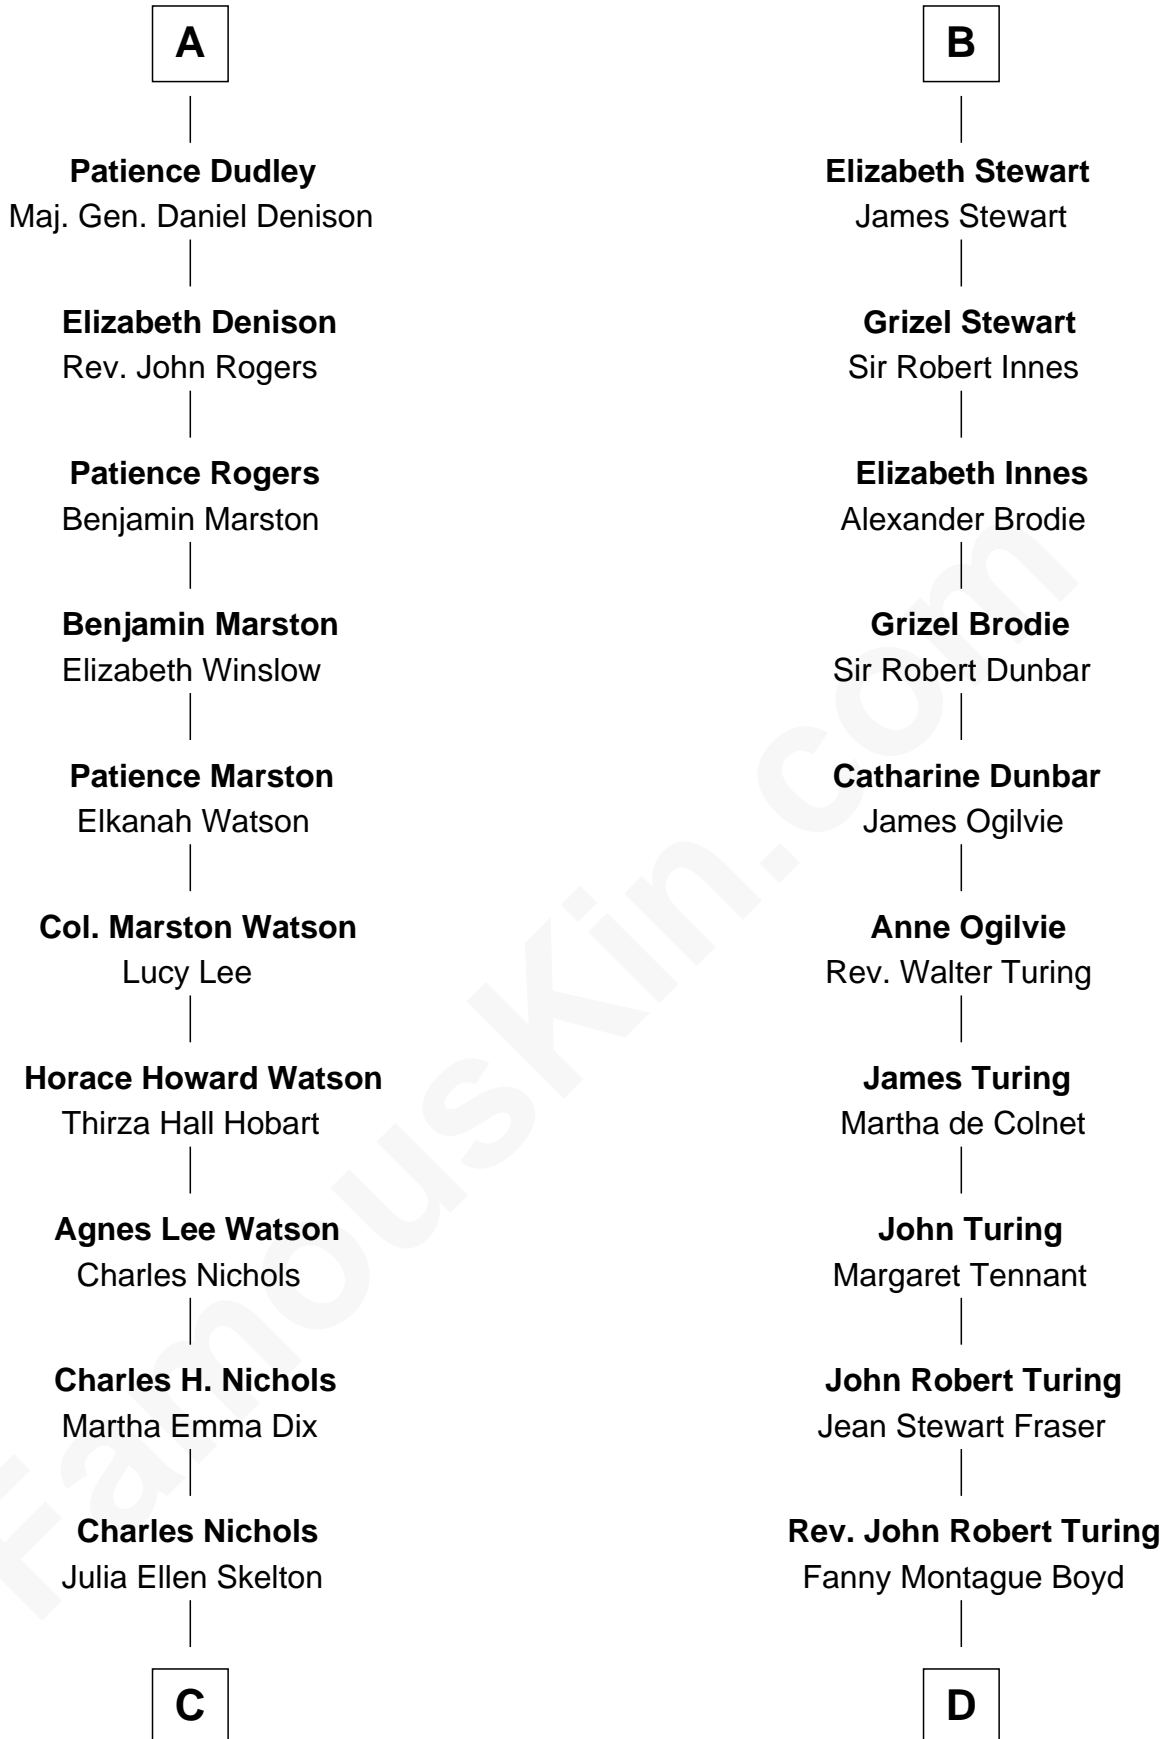

FamousKin.com

Relationship Chart of

John Cena

Movie Actor and WWE Pro Wrestler

18th cousin 1 time removed of

Alan Turing

WWII Codebreaker of Nazi Enigma Machine

C

Natalie Nichols
Ulysses John Lupien

Carol Frances Lupien
John Joseph Cena

John Cena
Actor and Pro Wrestler

D

Julius Matheson Turing
Ethel Sara Stoney

Alan Turing
WWII Codebreaker of Nazi Enigma Machine

FamousKin.com