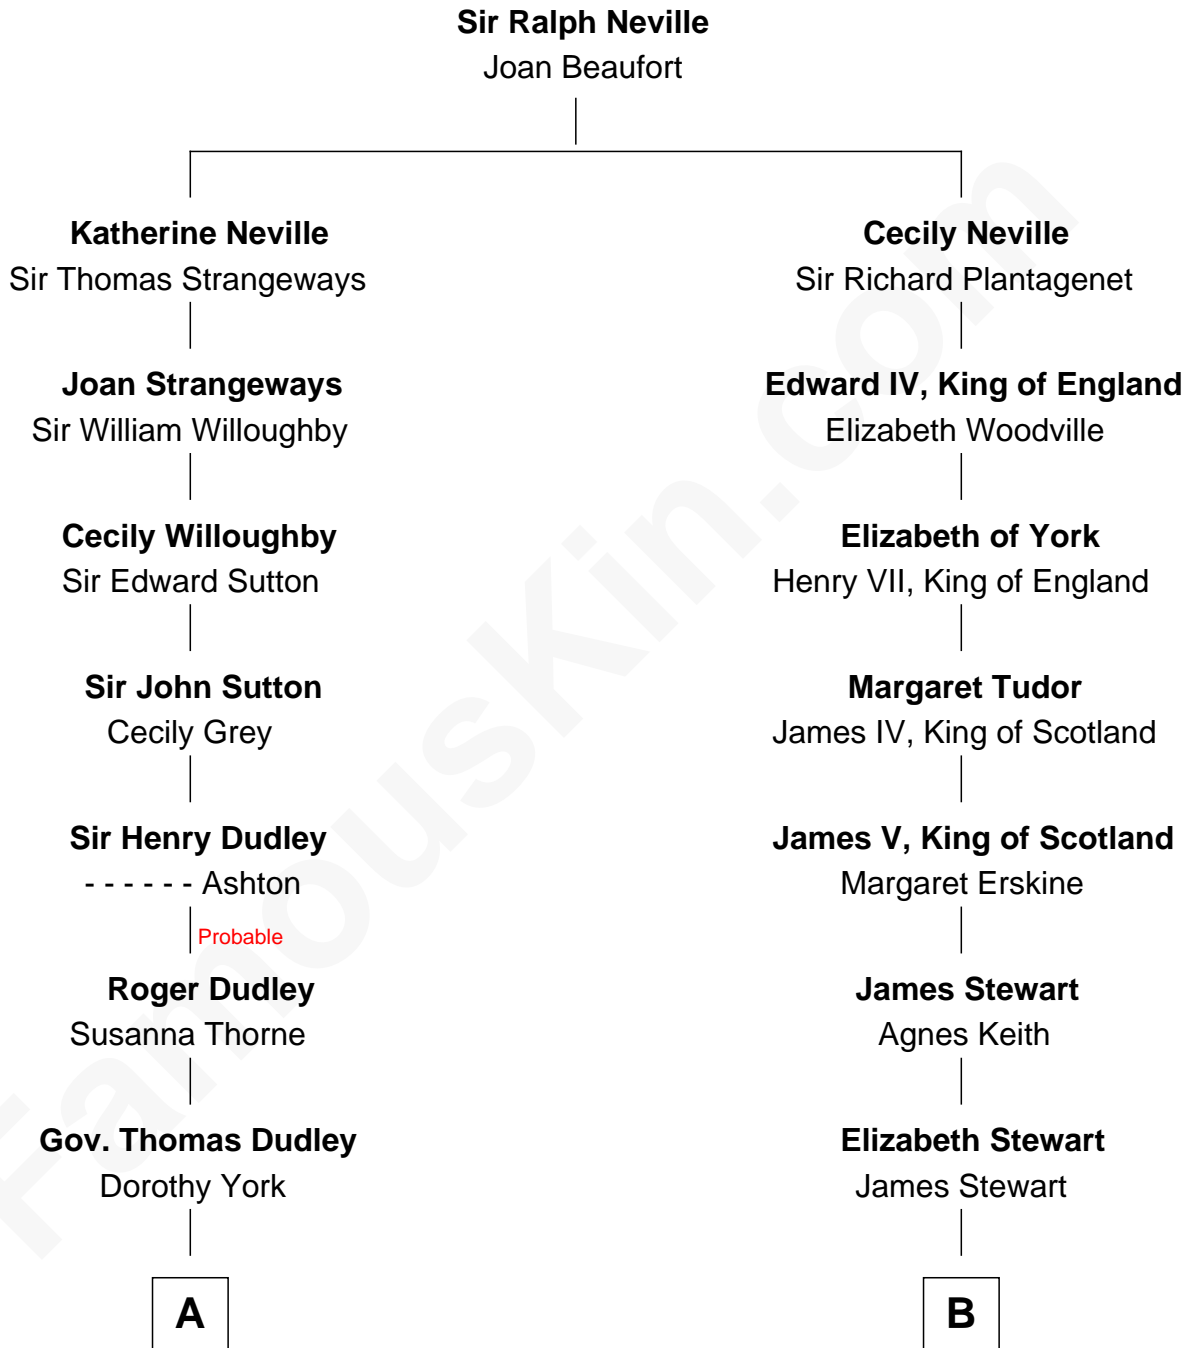

FamousKin.com

Relationship Chart of

John Cena

Movie Actor and WWE Pro Wrestler

17th cousin 2 times removed of

Alan Turing

WWII Codebreaker of Nazi Enigma Machine

C