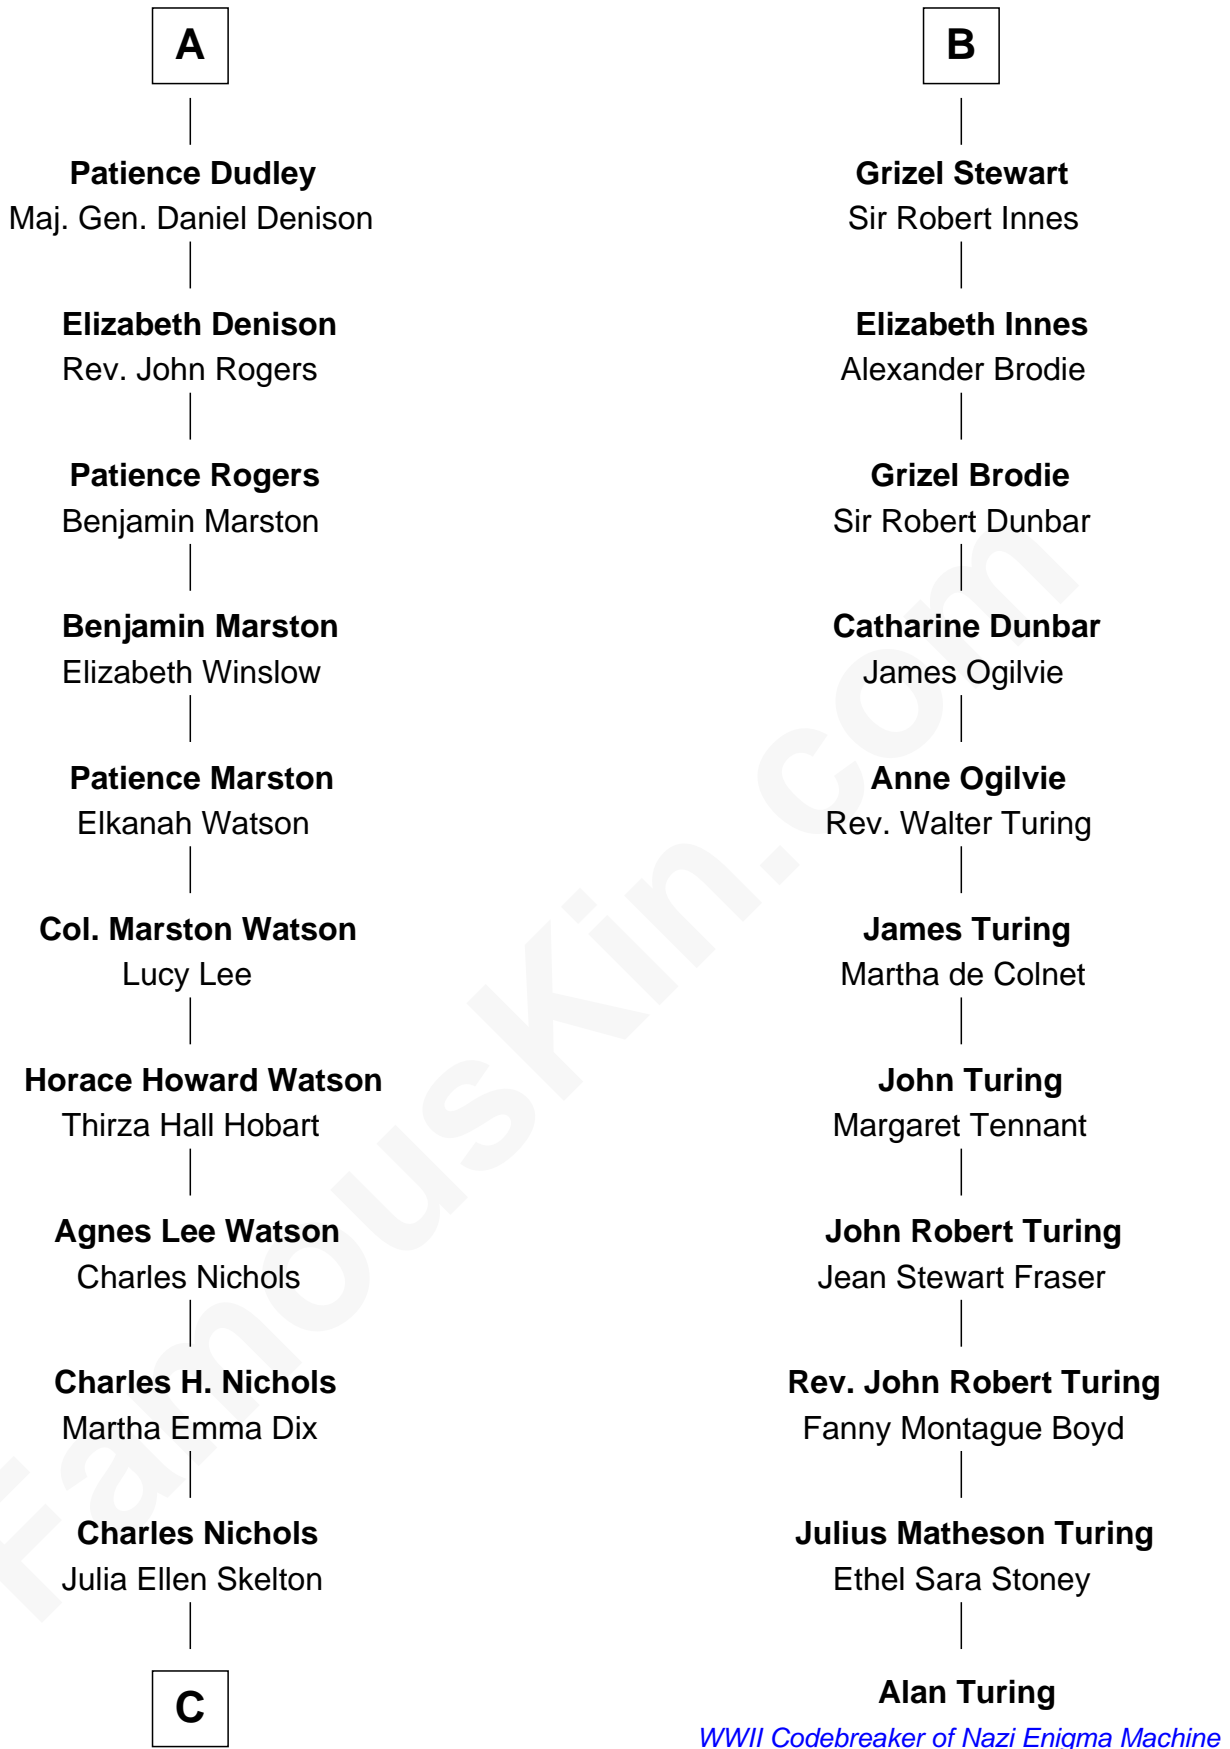

FamousKin.com

Relationship Chart of

John Cena

Movie Actor and WWE Pro Wrestler

17th cousin 2 times removed of

Alan Turing

WWII Codebreaker of Nazi Enigma Machine

C