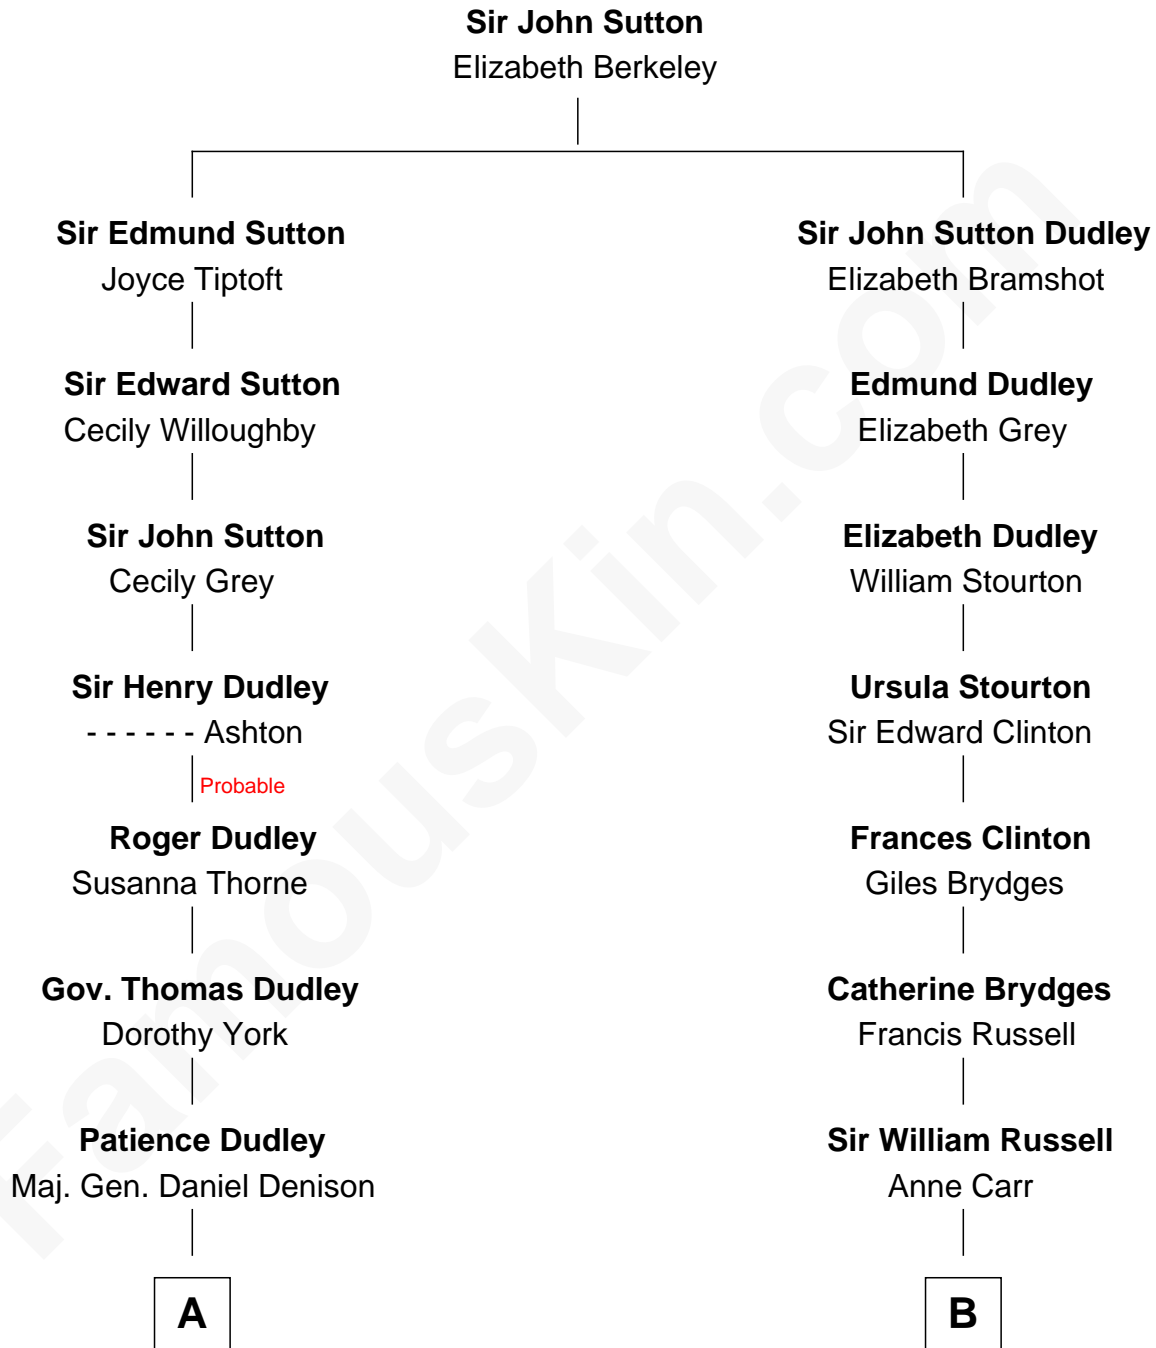

FamousKin.com

Relationship Chart of

John Cena

Movie Actor and WWE Pro Wrestler

16th cousin 2 times removed of

Queen Elizabeth II

Queen of the United Kingdom

C

—
Carol Frances Lupien

John Joseph Cena

—
John Cena

Actor and Pro Wrestler

FamousKin.com