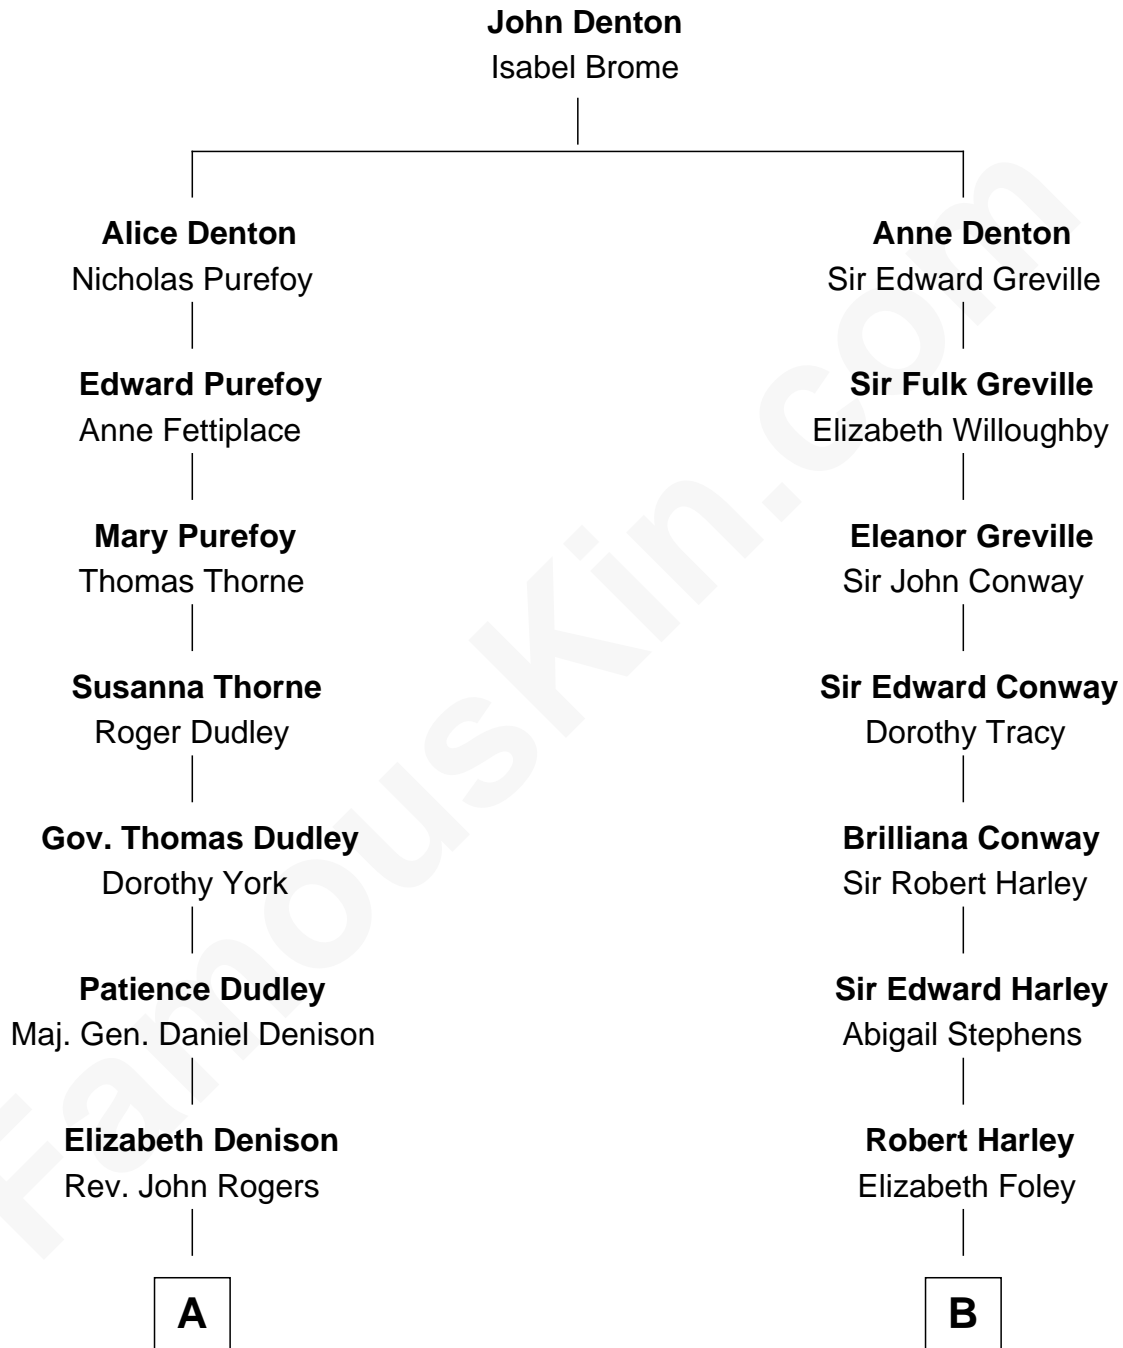

FamousKin.com

Relationship Chart of

John Cena

Movie Actor and WWE Pro Wrestler

14th cousin 3 times removed of

Queen Elizabeth II

Queen of the United Kingdom

John Cena photo by [Edward Joseph Hersom II](#)

Elizabeth II photo by [Eric Draper](#)