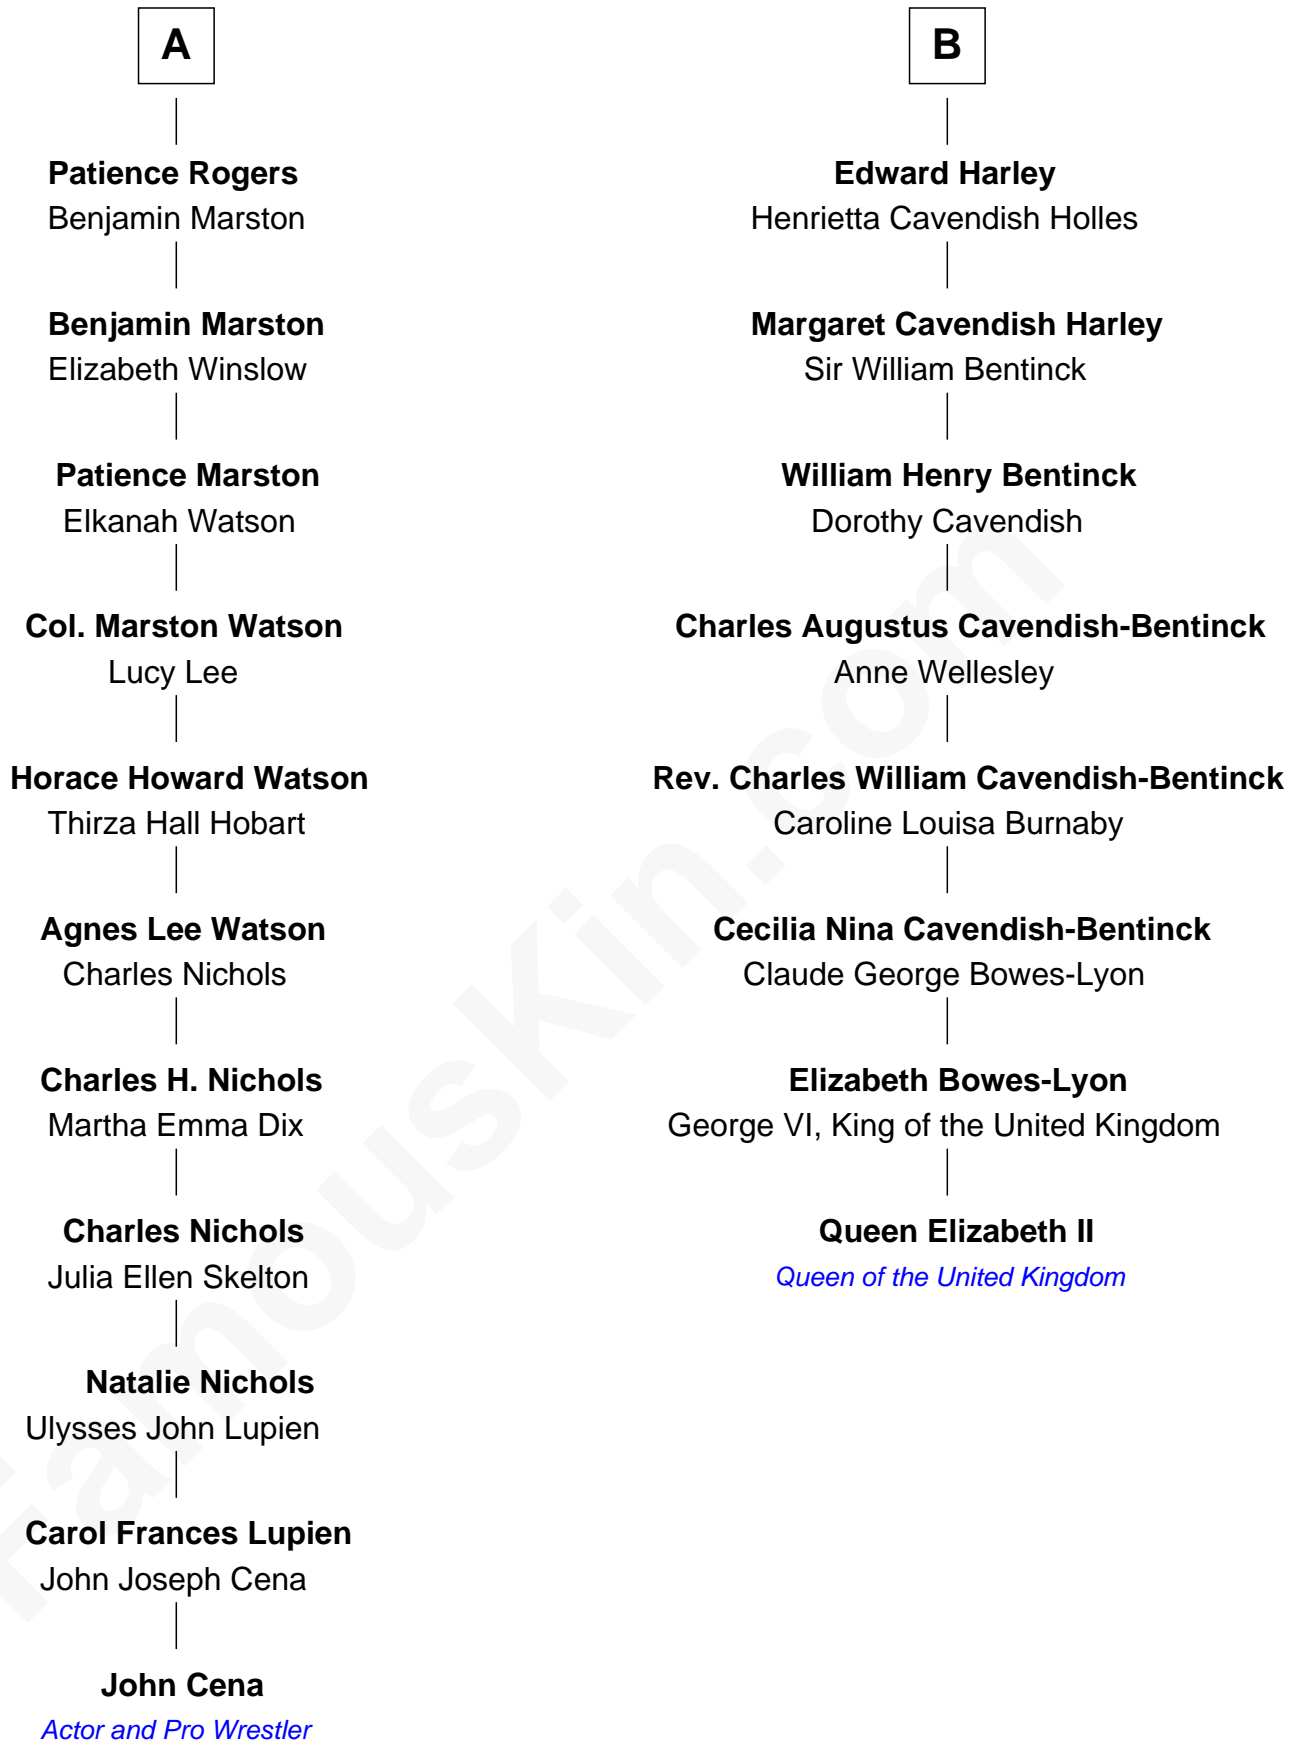

FamousKin.com

Relationship Chart of

John Cena

Movie Actor and WWE Pro Wrestler

14th cousin 3 times removed of

Queen Elizabeth II

Queen of the United Kingdom

John Cena photo by [Edward Joseph Hersom II](#)

Elizabeth II photo by [Eric Draper](#)