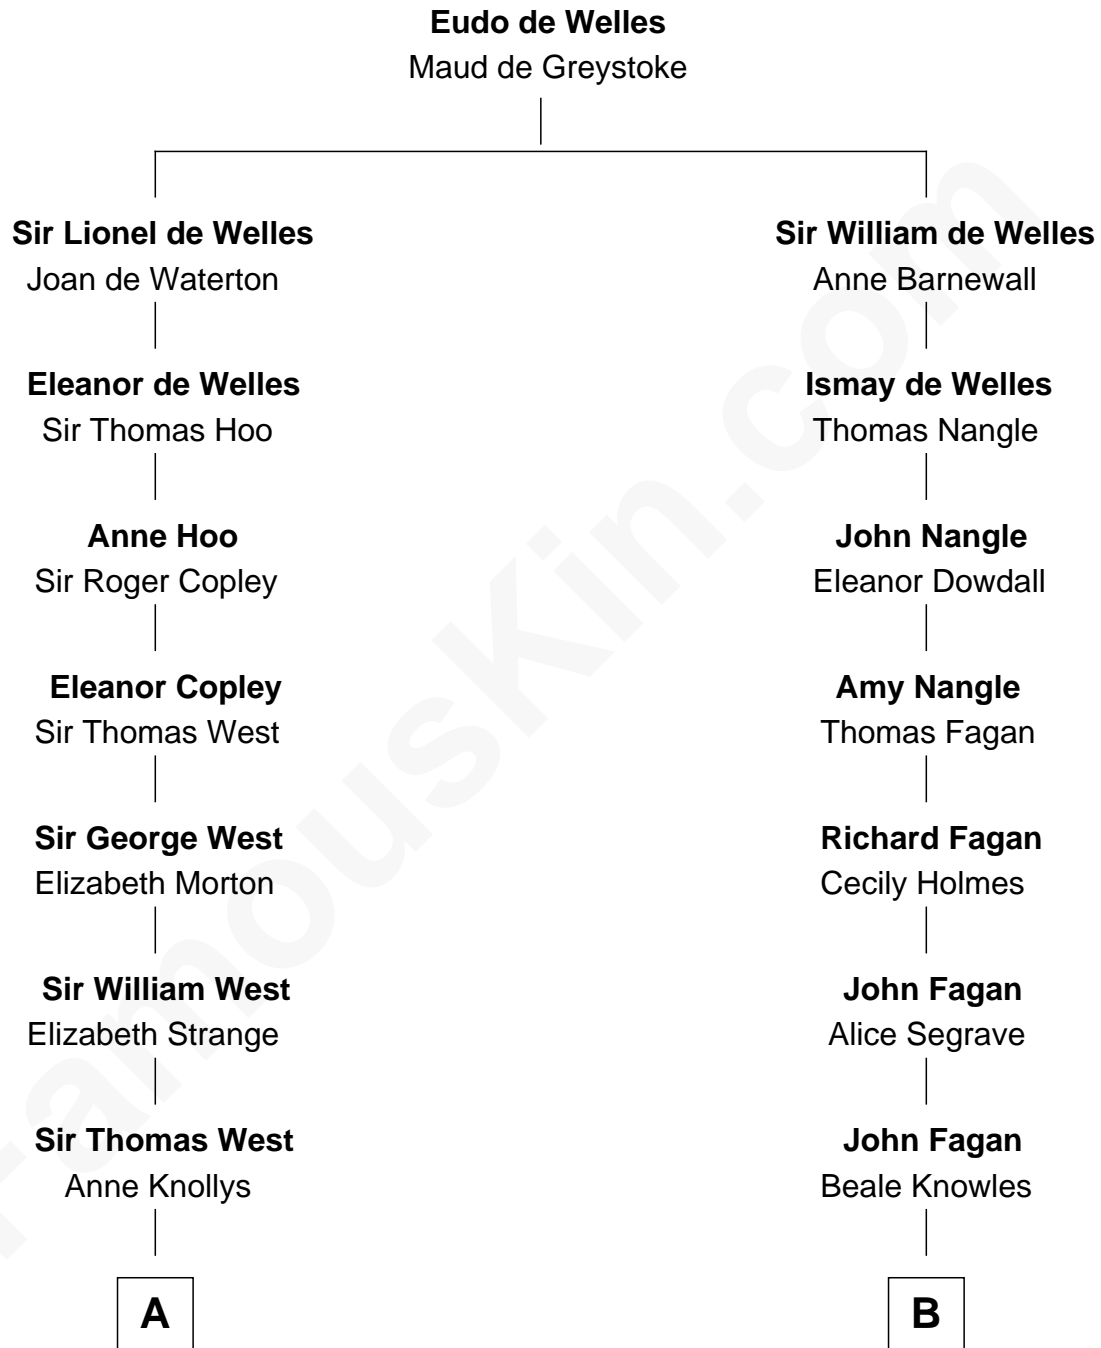

FamousKin.com

Relationship Chart of

John Cena

Movie Actor and WWE Pro Wrestler

15th cousin 5 times removed of

Queen Elizabeth II

Queen of the United Kingdom

C

Charles Nichols
Julia Ellen Skelton

Natalie Nichols
Ulysses John Lupien

Carol Frances Lupien
John Joseph Cena

John Cena
Actor and Pro Wrestler

FamousKin.com