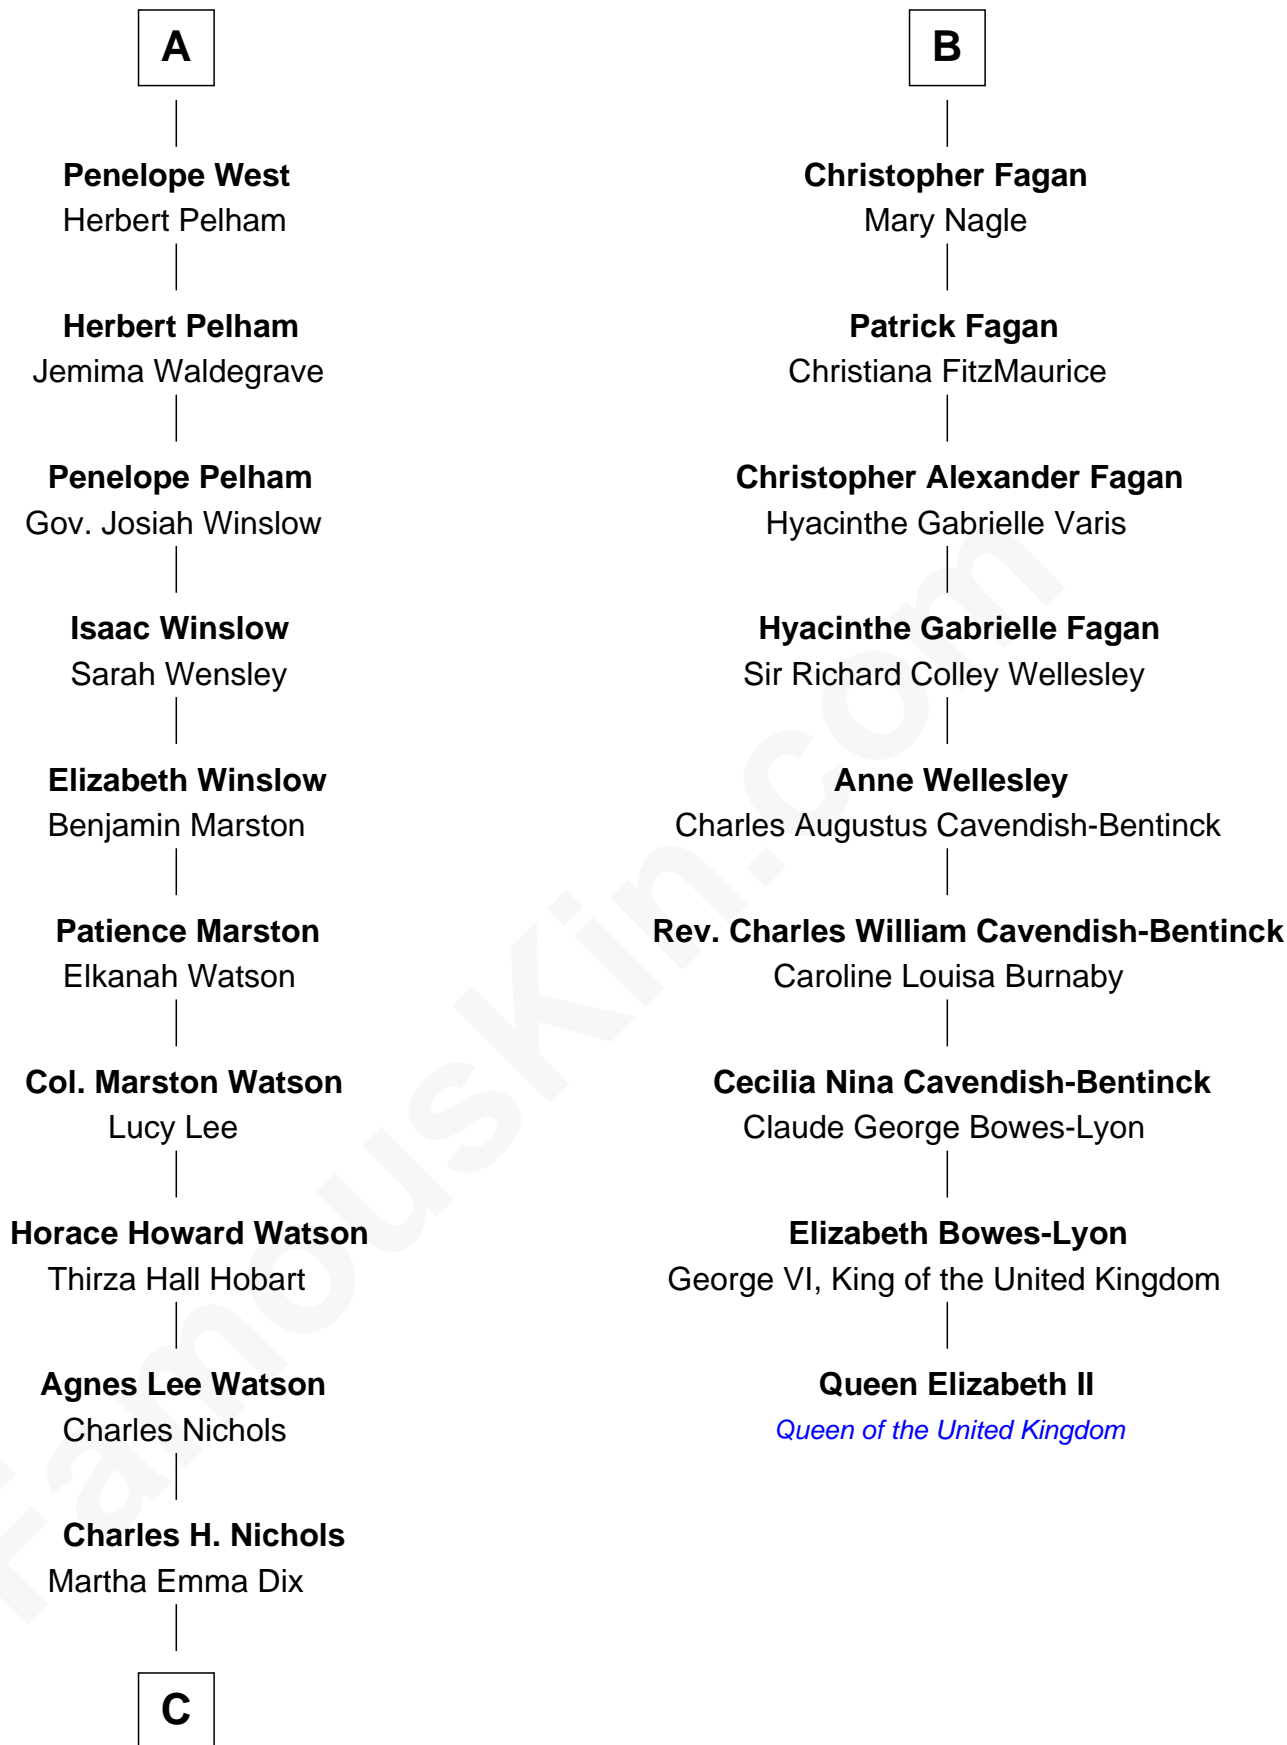

FamousKin.com

Relationship Chart of

John Cena

Movie Actor and WWE Pro Wrestler

15th cousin 5 times removed of

Queen Elizabeth II

Queen of the United Kingdom

C