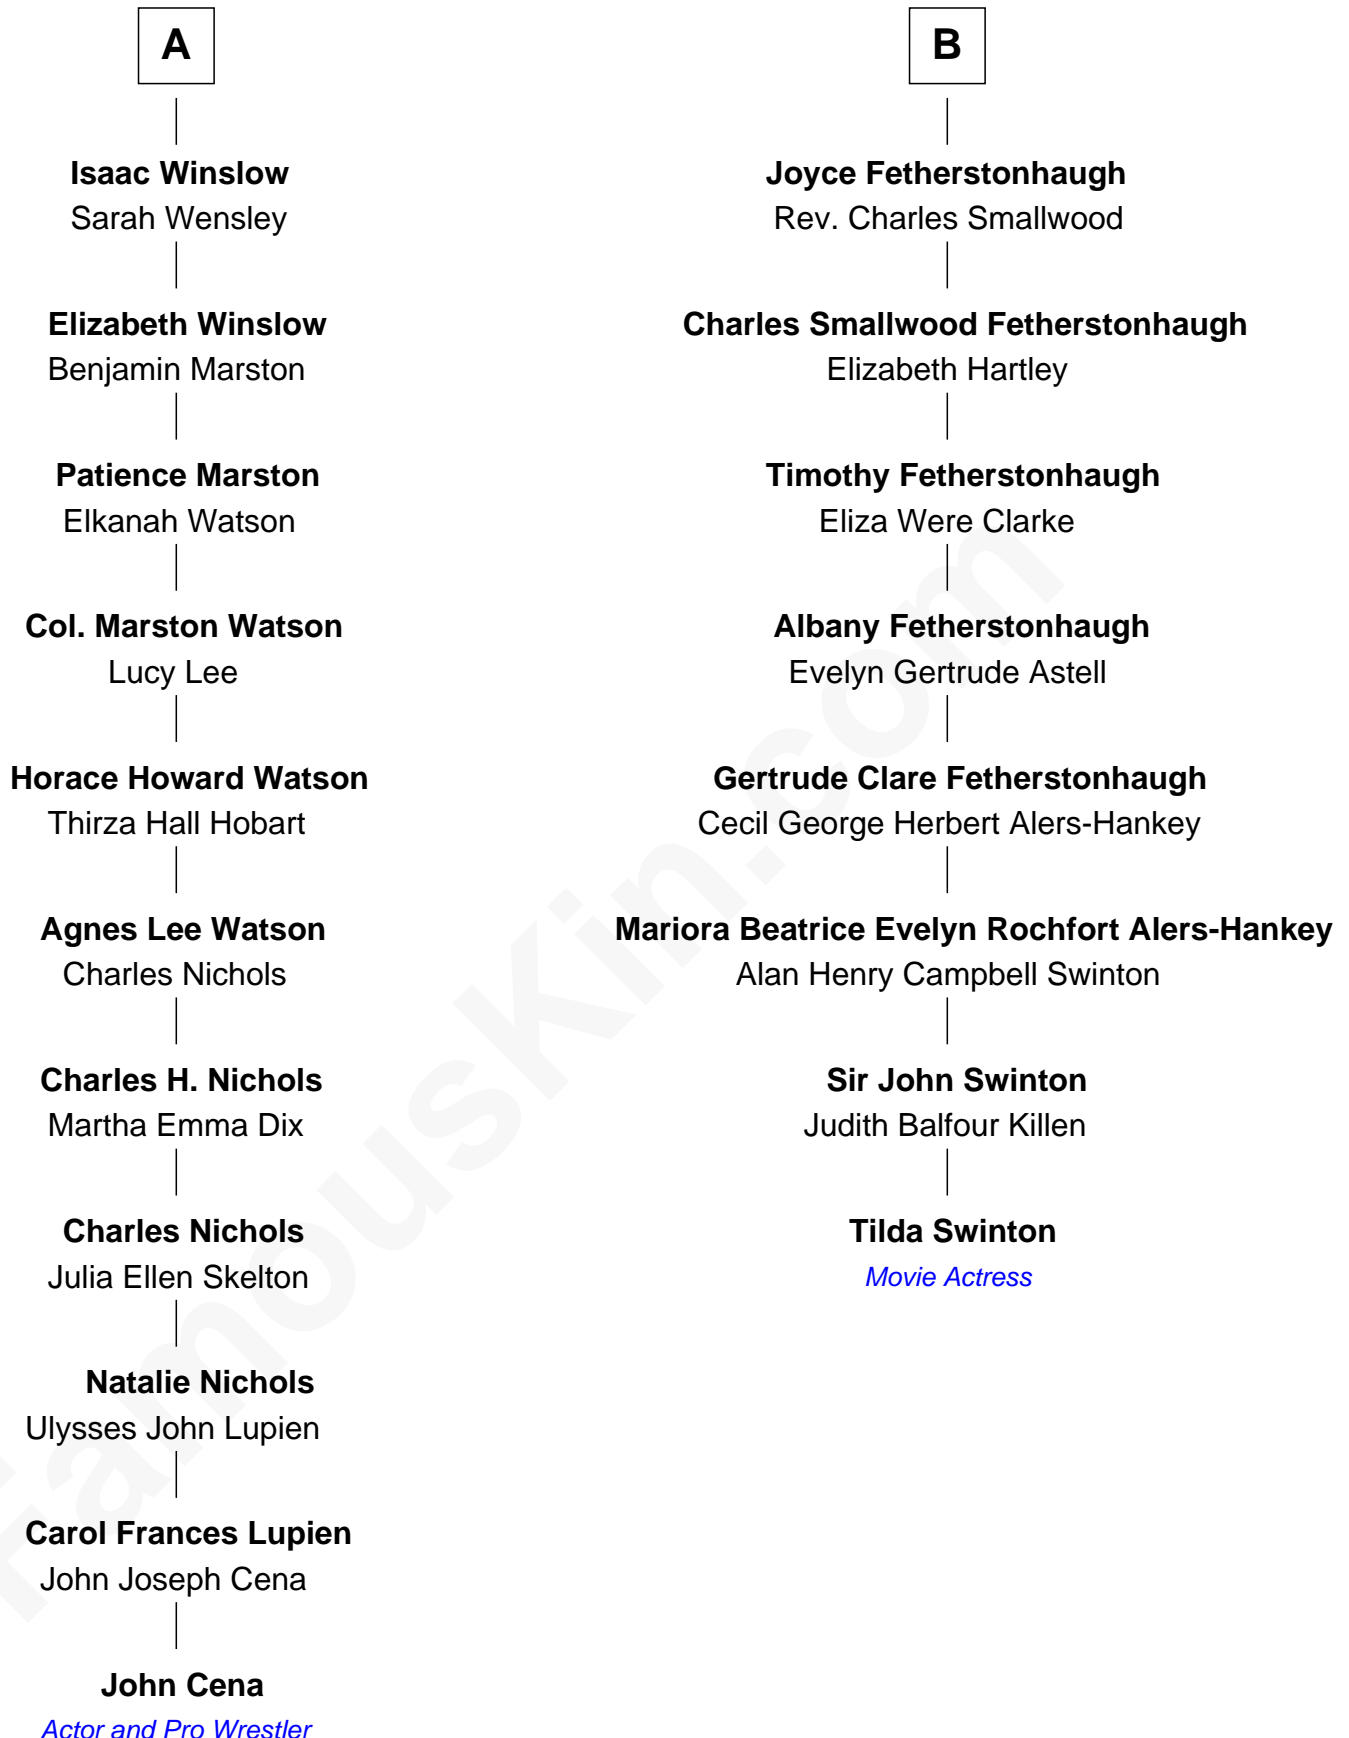

FamousKin.com

Relationship Chart of

John Cena

Movie Actor and WWE Pro Wrestler

14th cousin 3 times removed of

Tilda Swinton
Movie Actress

Sir Thomas Howard
Elizabeth Tilney

Elizabeth Howard
Thomas Boleyn

Mary Boleyn
Sir William Carey

Catherine Carey
Sir Francis Knollys

Anne Knollys
Sir Thomas West

Penelope West
Herbert Pelham

Herbert Pelham
Jemima Waldegrave

Penelope Pelham
Gov. Josiah Winslow

A

Muriel Howard
Sir Thomas Knyvet

Sir Henry Knyvet
Anne Pickering

Alice Knyvet
Christopher Dacre

Henry Dacre
of Corby Salkeld

Mary Dacre
Thomas Fetherstonhaugh

Timothy Fetherstonhaugh
Bridget Bellingham

Heneage Fetherstonhaugh
Joan Lydston

B

John Cena photo by [Edward Joseph Hersom II](#)

Tilda Swinton photo by [Nicolas Genin](#) ([CC BY-SA 2.0](#))