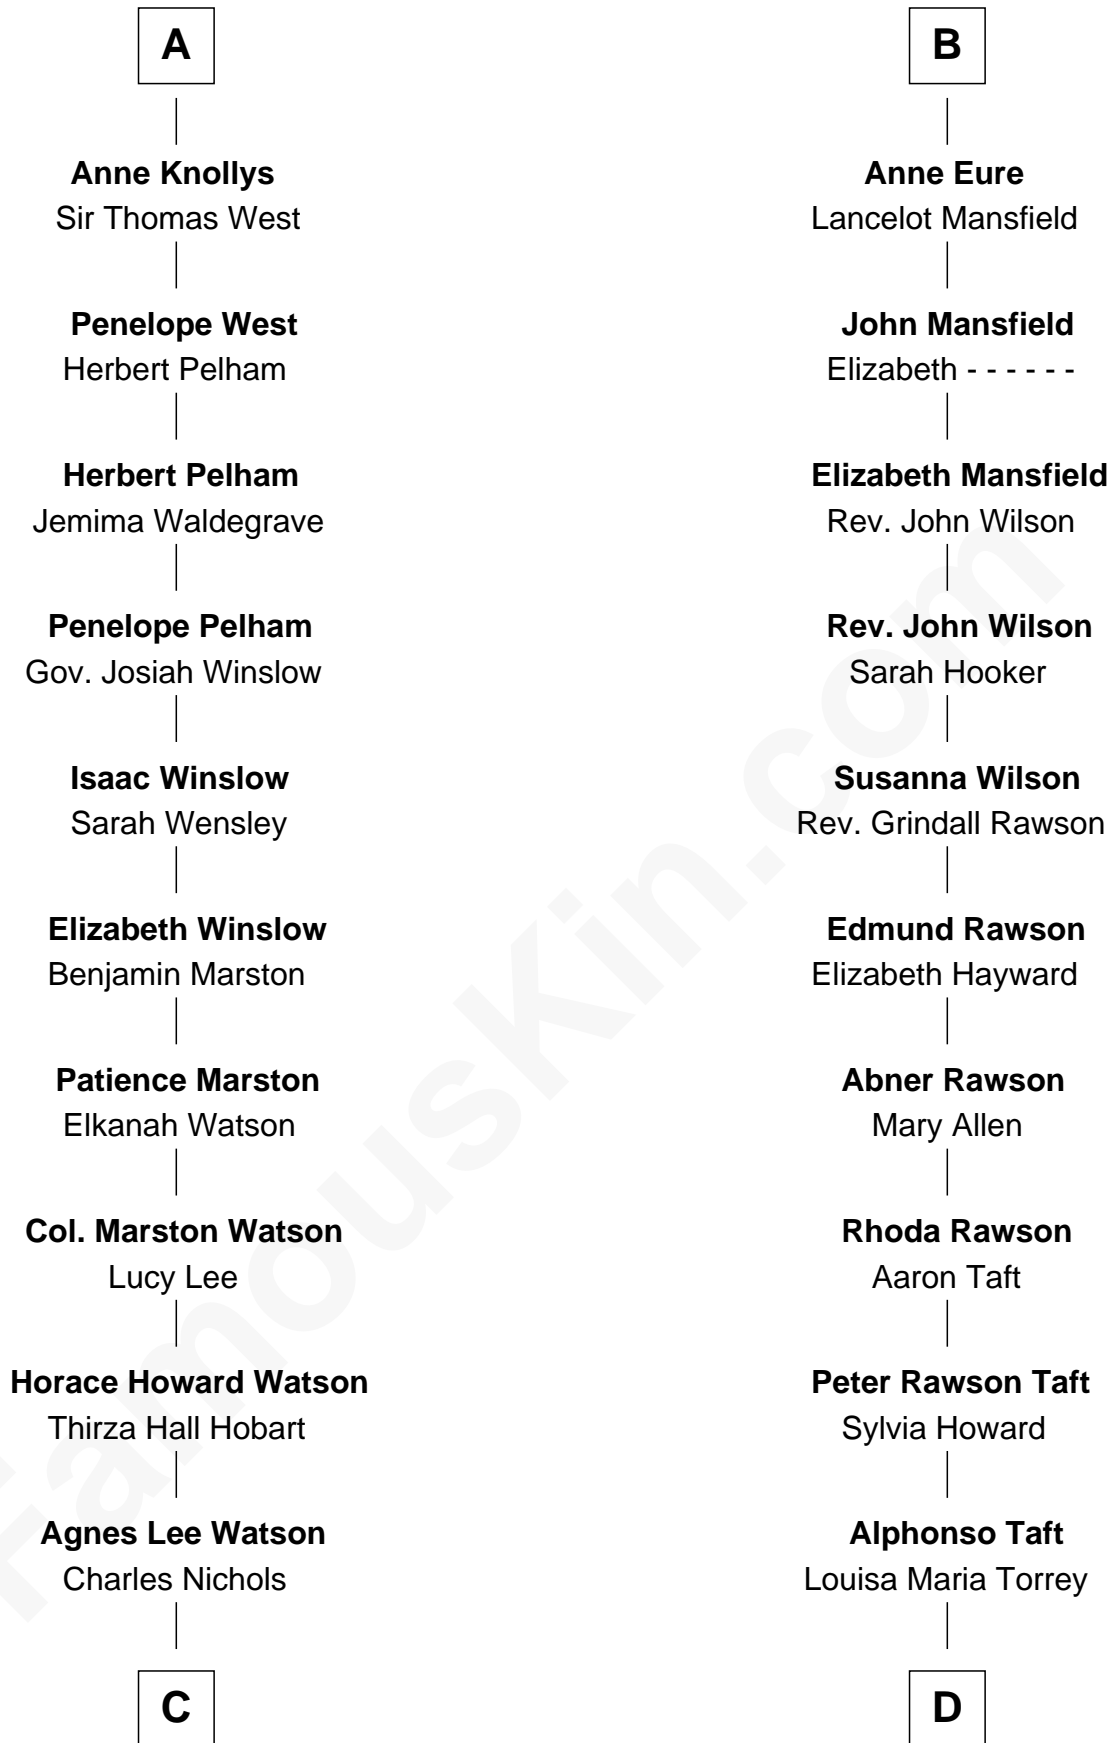

**FamousKin.com**  
**Relationship Chart of**  
**John Cena**

*Movie Actor and WWE Pro Wrestler*

**20th cousin 1 time removed of**

**Bob Taft**

*67th Governor of Ohio*

**Sir Thomas de Beauchamp**

Katherine de Mortimer

**C**

**Charles H. Nichols**

Martha Emma Dix

**Charles Nichols**

Julia Ellen Skelton

**Natalie Nichols**

Ulysses John Lupien

**Carol Frances Lupien**

John Joseph Cena

**John Cena**

*Actor and Pro Wrestler*

**D**

**William Howard Taft**

Helen Louise Herron

**Robert Alphonso Taft**

Martha Wheaton Bowers

**Robert Alphonso Taft**

Blanca Duncan Noël

**Bob Taft**

*67th Governor of Ohio*