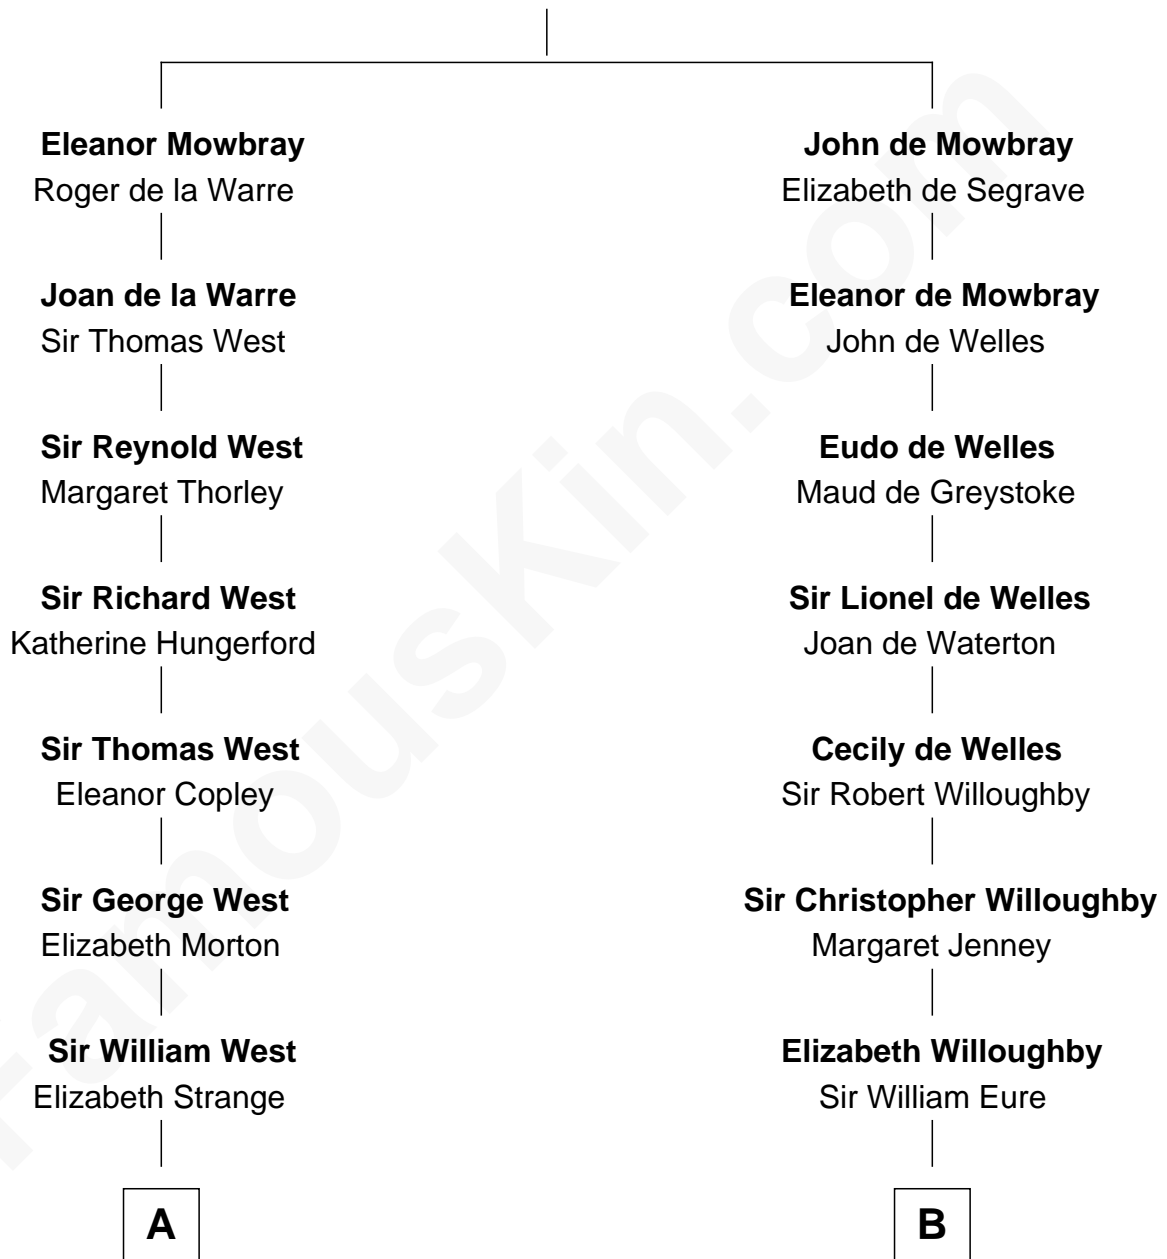

FamousKin.com Relationship Chart of

John Cena

Movie Actor and WWE Pro Wrestler

21st cousin of

Bob Taft

67th Governor of Ohio

John de Mowbray

Joan of Lancaster

John Joseph Cena

John Cena

Actor and Pro Wrestler

D

Alphonso Taft

Louisa Maria Torrey

William Howard Taft

Helen Louise Herron

Robert Alphonso Taft

Martha Wheaton Bowers

Robert Alphonso Taft

Blanca Duncan Noël

Bob Taft

67th Governor of Ohio