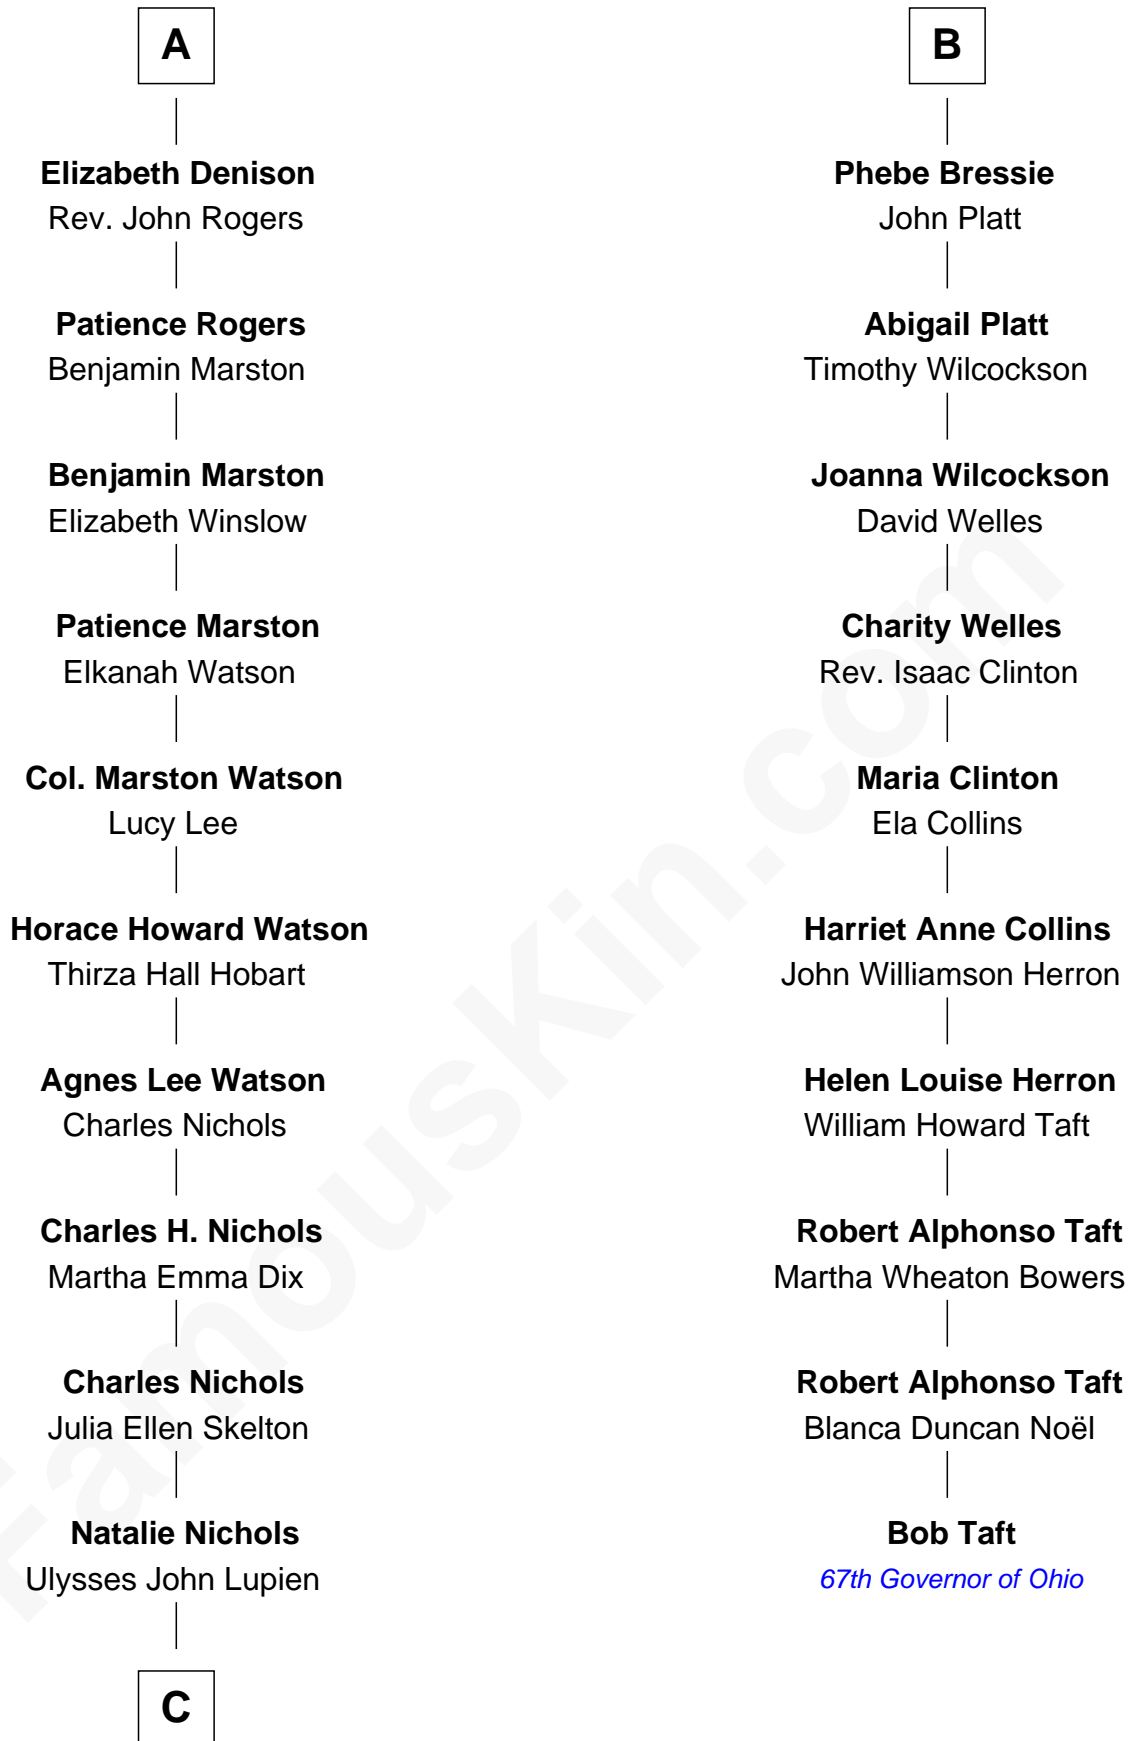

## Relationship Chart of

### John Cena

*Movie Actor and WWE Pro Wrestler*

**16th cousin 2 times removed of**

**Bob Taft**

*67th Governor of Ohio*

**C**

—  
**Carol Frances Lupien**

John Joseph Cena