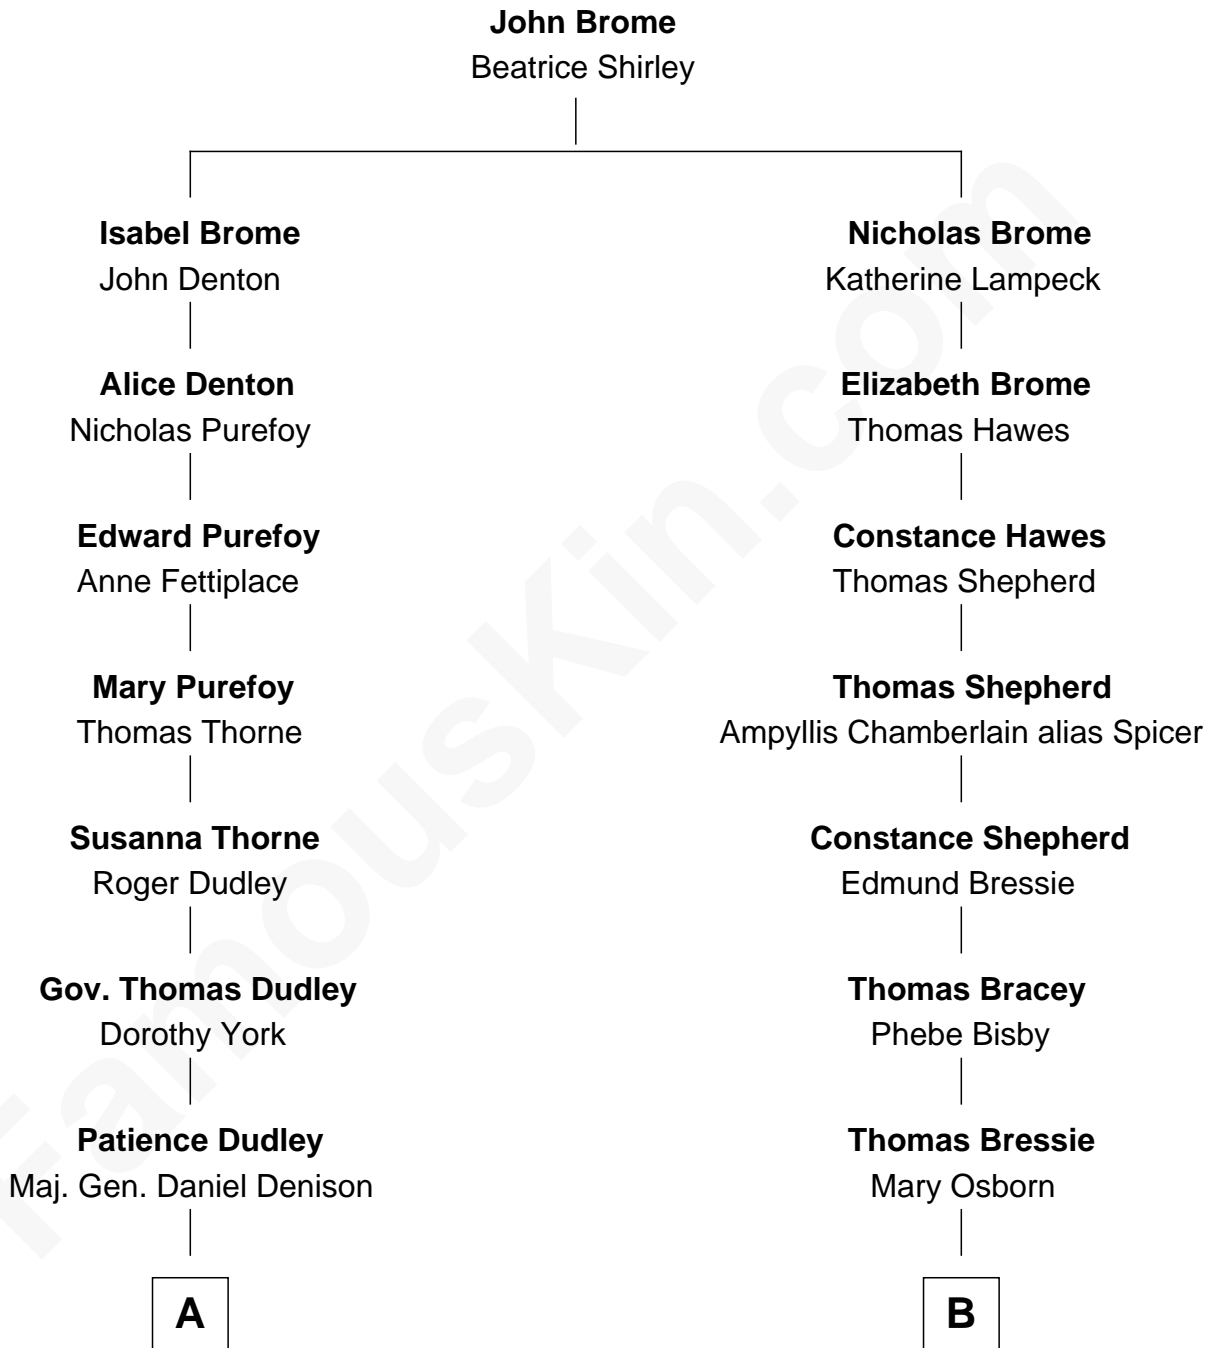

## Relationship Chart of

### John Cena

*Movie Actor and WWE Pro Wrestler*

**16th cousin 2 times removed of**

**Bob Taft**

*67th Governor of Ohio*

**C**

—  
**Carol Frances Lupien**

John Joseph Cena

—  
**John Cena**

*Actor and Pro Wrestler*

FamousKin.com