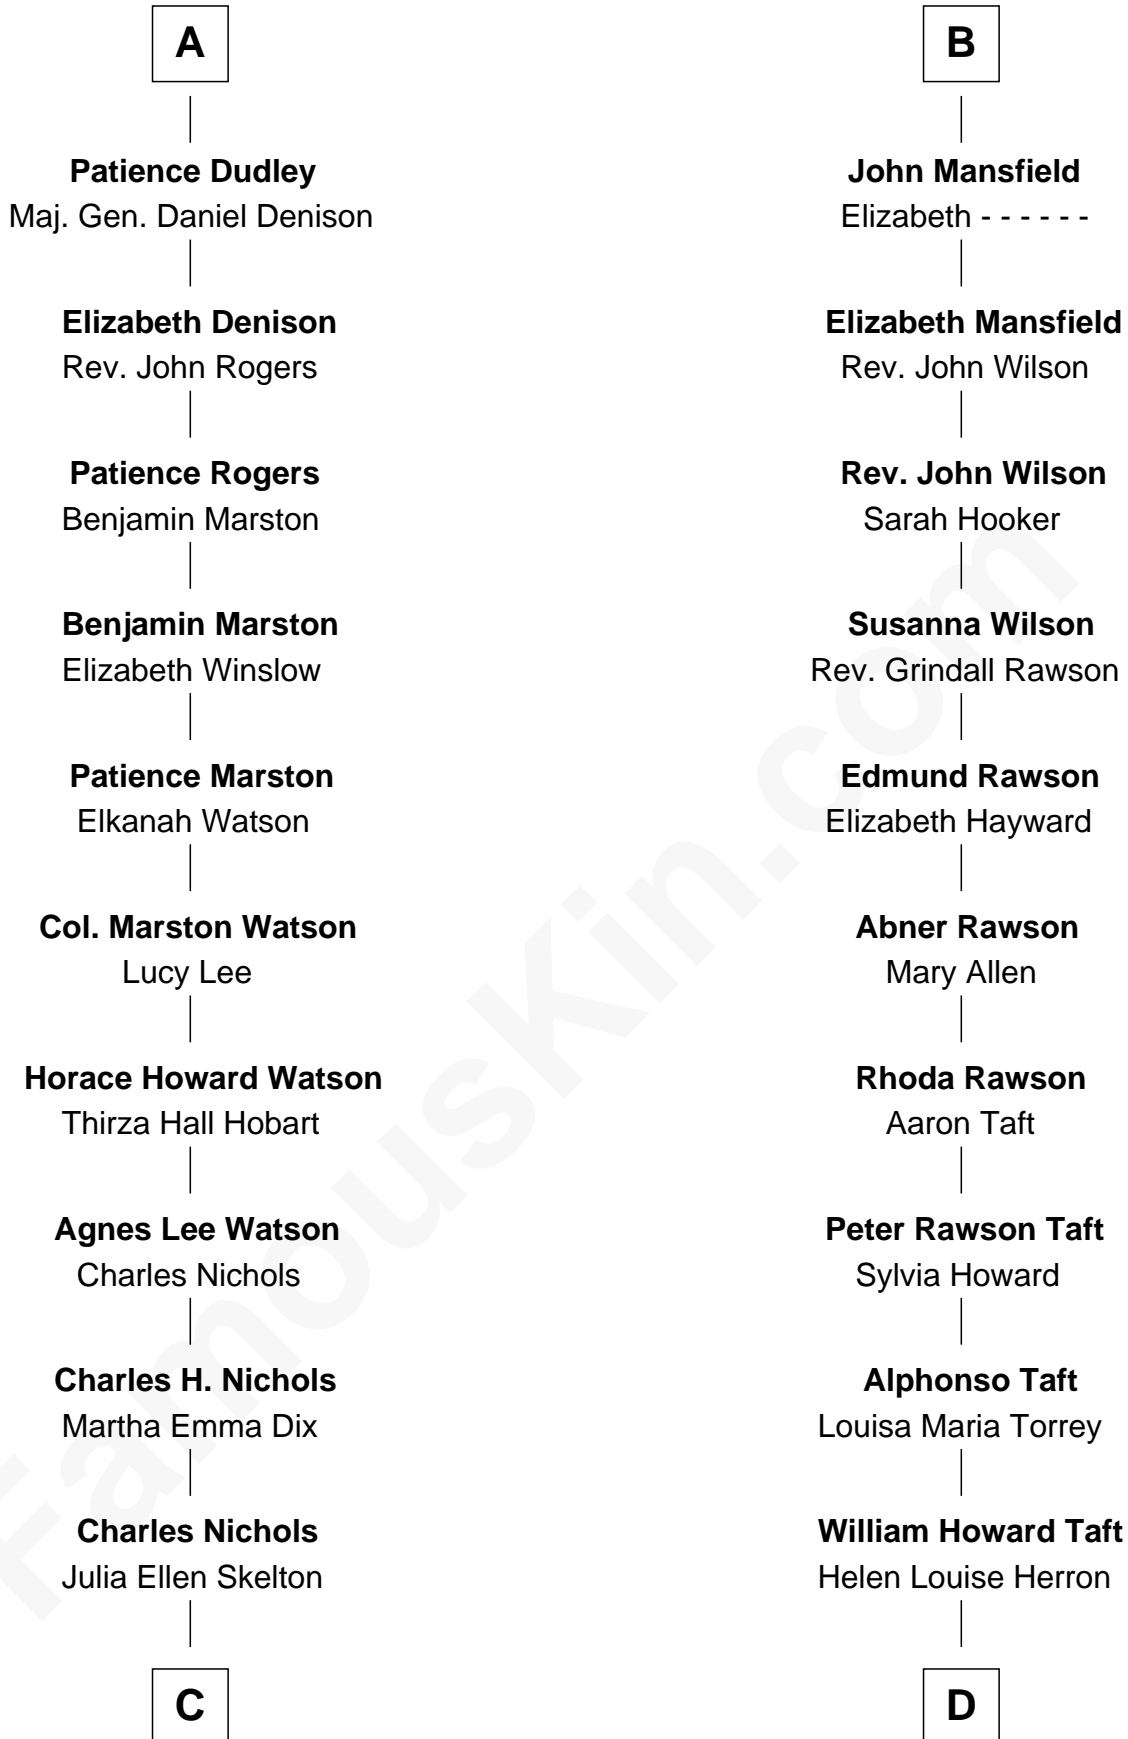

FamousKin.com

Relationship Chart of

John Cena

Movie Actor and WWE Pro Wrestler

19th cousin of

Bob Taft

67th Governor of Ohio

C

Natalie Nichols
Ulysses John Lupien

Carol Frances Lupien
John Joseph Cena

John Cena
Actor and Pro Wrestler

D

Robert Alphonso Taft
Martha Wheaton Bowers

Robert Alphonso Taft
Blanca Duncan Noël

Bob Taft
67th Governor of Ohio