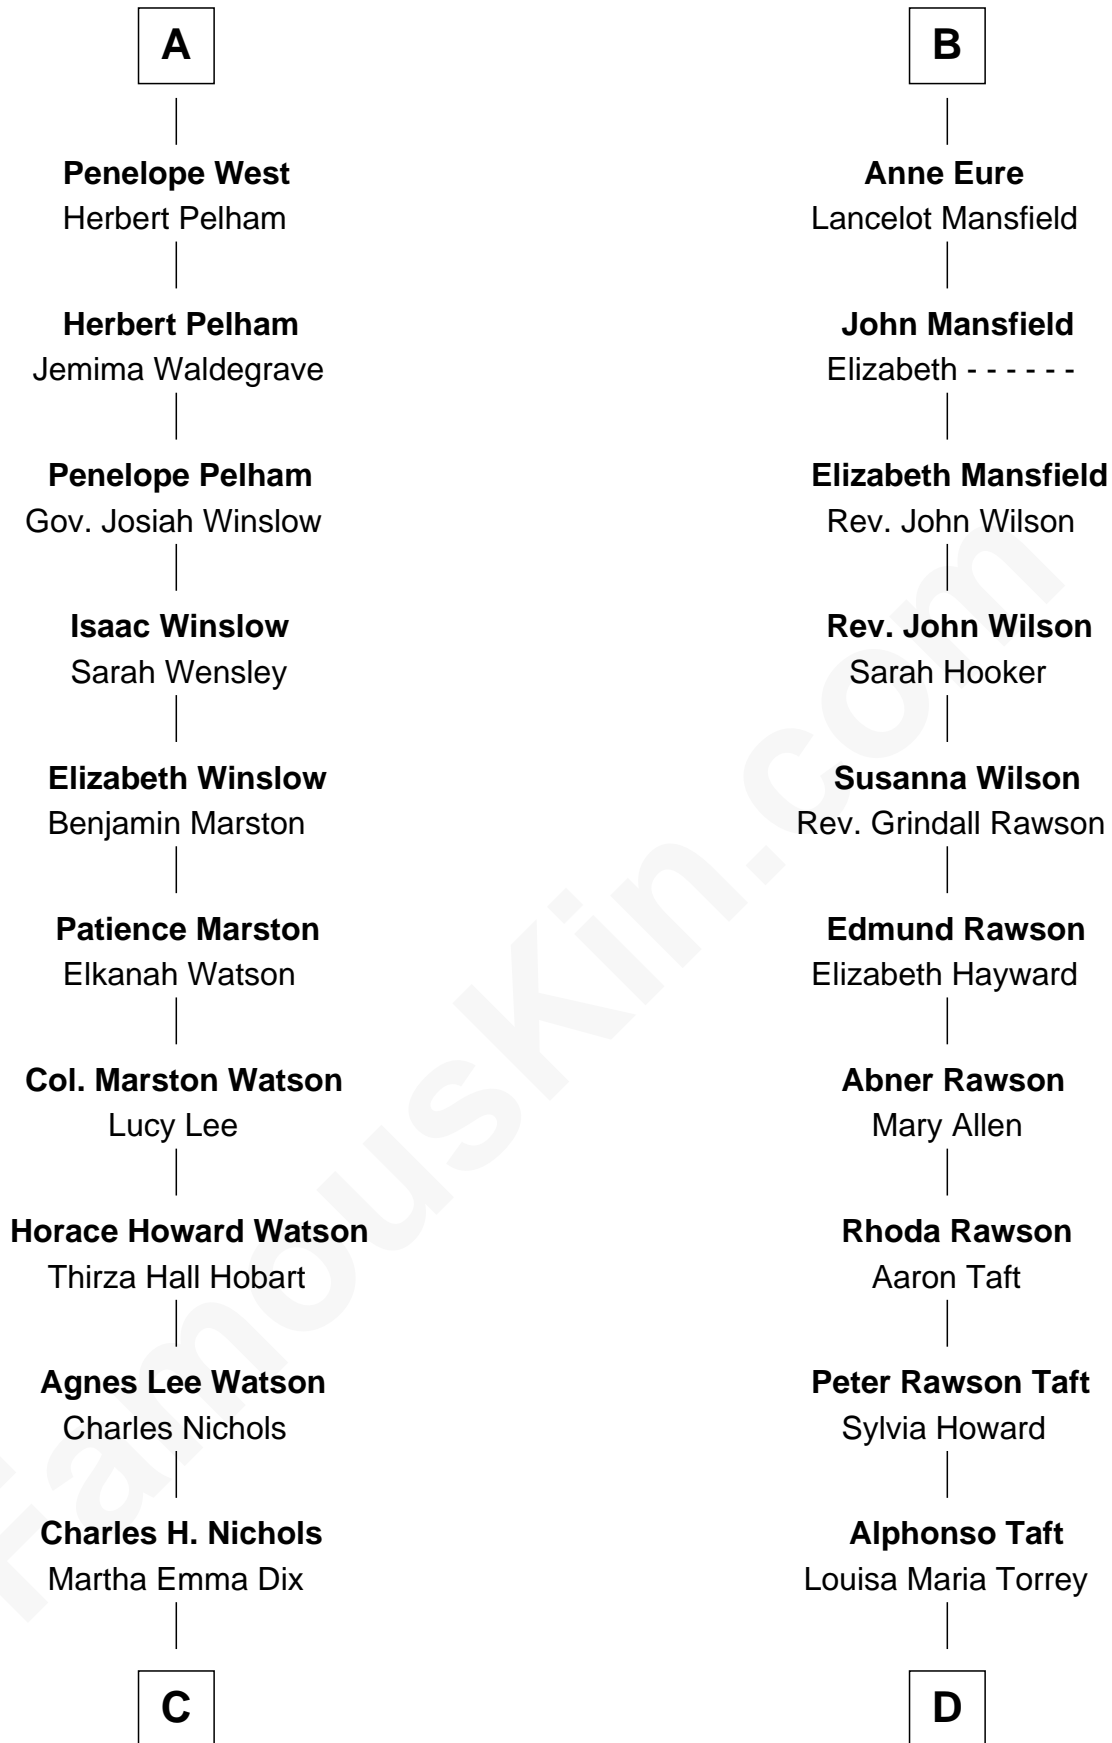

FamousKin.com Relationship Chart of

John Cena

Movie Actor and WWE Pro Wrestler

20th cousin of

Bob Taft

67th Governor of Ohio

Sir Michael de la Pole

Katherine Wingfield

C

Charles Nichols
Julia Ellen Skelton

Natalie Nichols
Ulysses John Lupien

Carol Frances Lupien
John Joseph Cena

John Cena
Actor and Pro Wrestler

D

William Howard Taft
Helen Louise Herron

Robert Alphonso Taft
Martha Wheaton Bowers

Robert Alphonso Taft
Blanca Duncan Noël

Bob Taft
67th Governor of Ohio