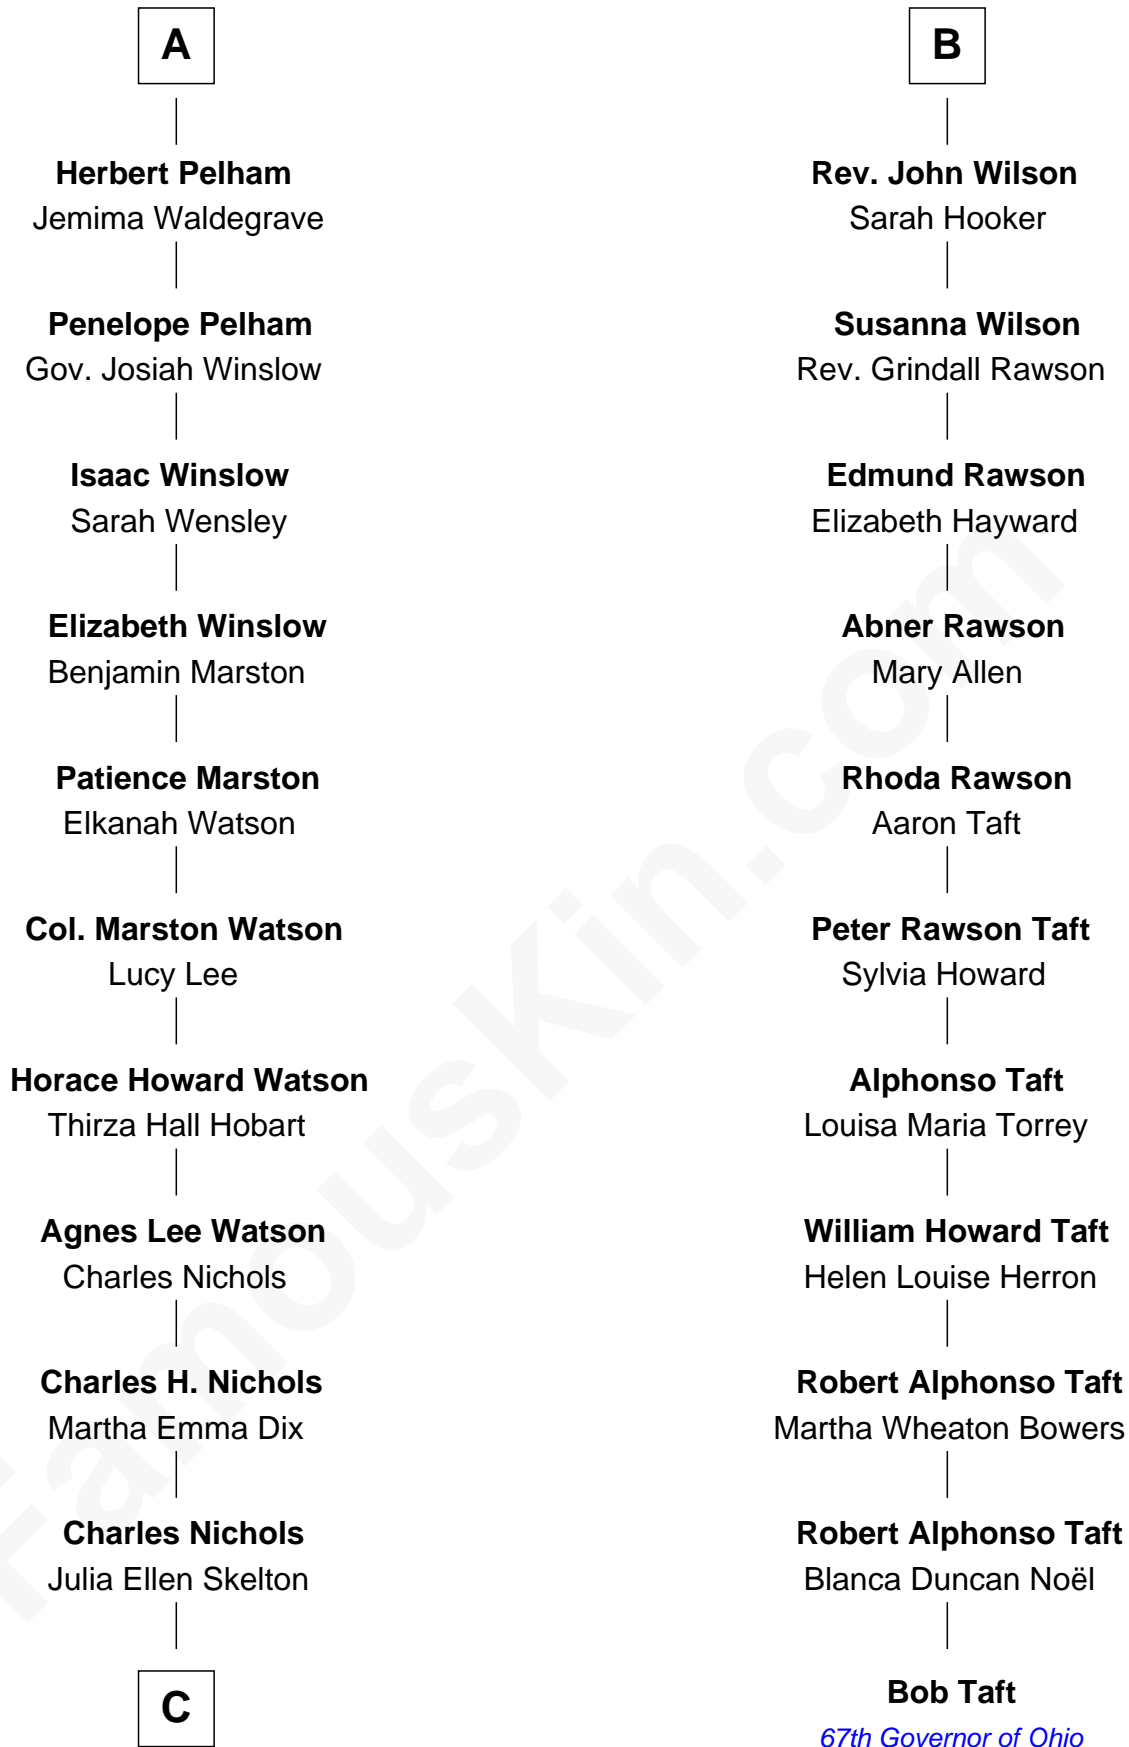

FamousKin.com

Relationship Chart of

John Cena

Movie Actor and WWE Pro Wrestler

17th cousin 2 times removed of

Bob Taft

67th Governor of Ohio

Sir Lionel de Welles

Joan de Waterton

C

Natalie Nichols
Ulysses John Lupien

Carol Frances Lupien
John Joseph Cena

John Cena
Actor and Pro Wrestler

FamousKin.com