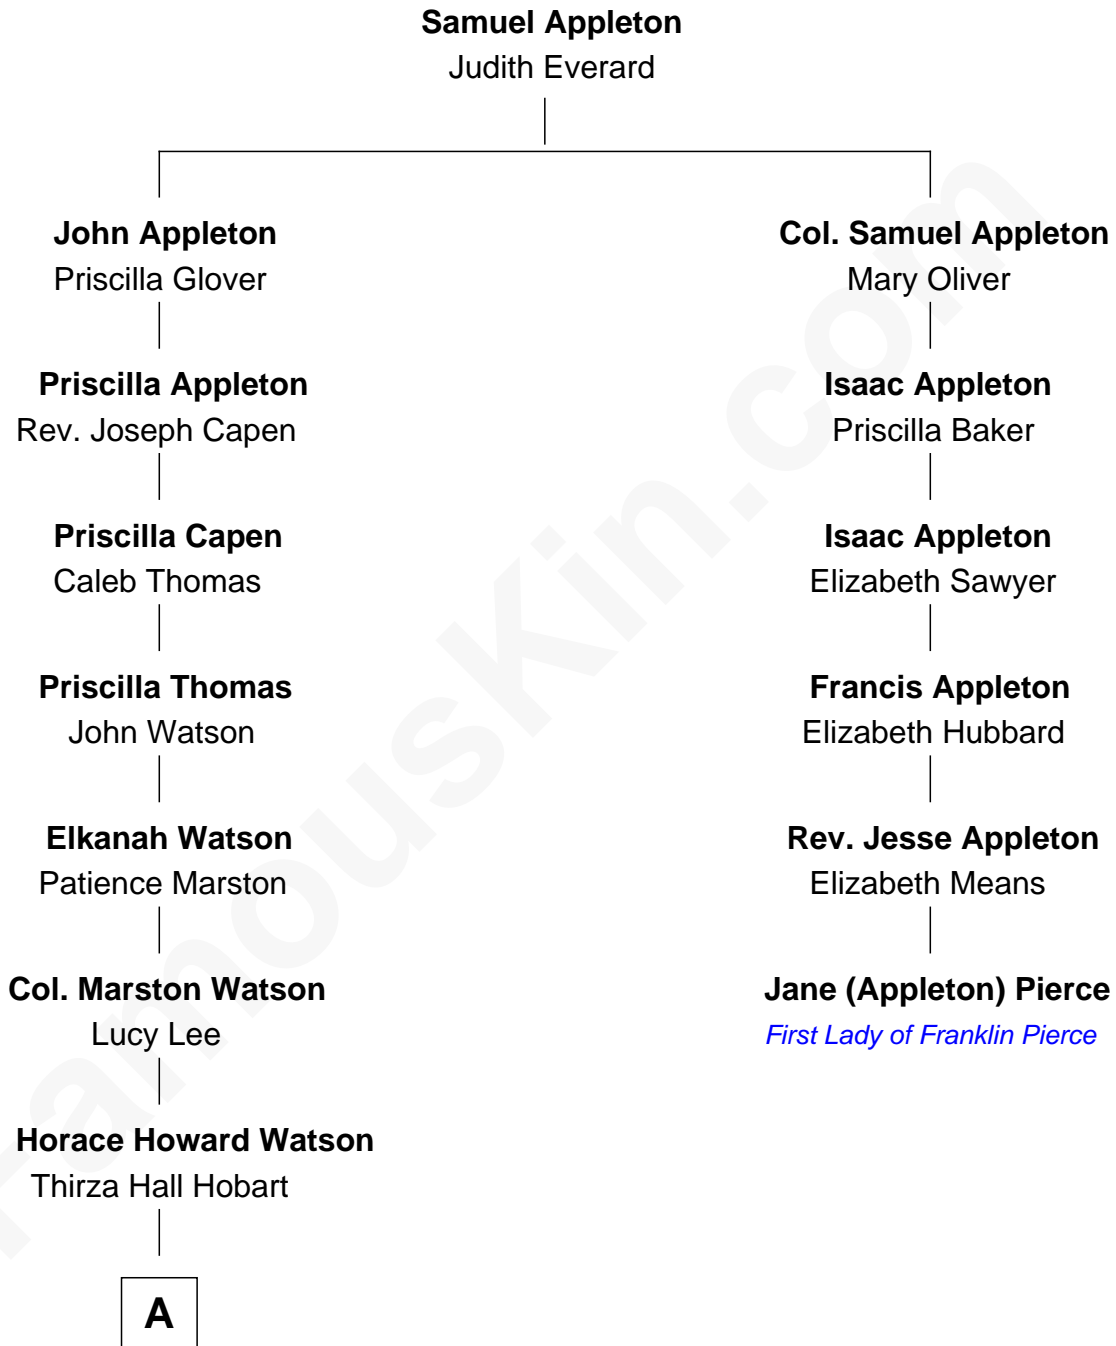

FamousKin.com

Relationship Chart of

John Cena

Movie Actor and WWE Pro Wrestler

5th cousin 7 times removed of

Jane (Appleton) Pierce

First Lady of President Franklin Pierce

A

—
Agnes Lee Watson

Charles Nichols

—
Charles H. Nichols

Martha Emma Dix

—
Charles Nichols

Julia Ellen Skelton

—
Natalie Nichols

Ulysses John Lupien