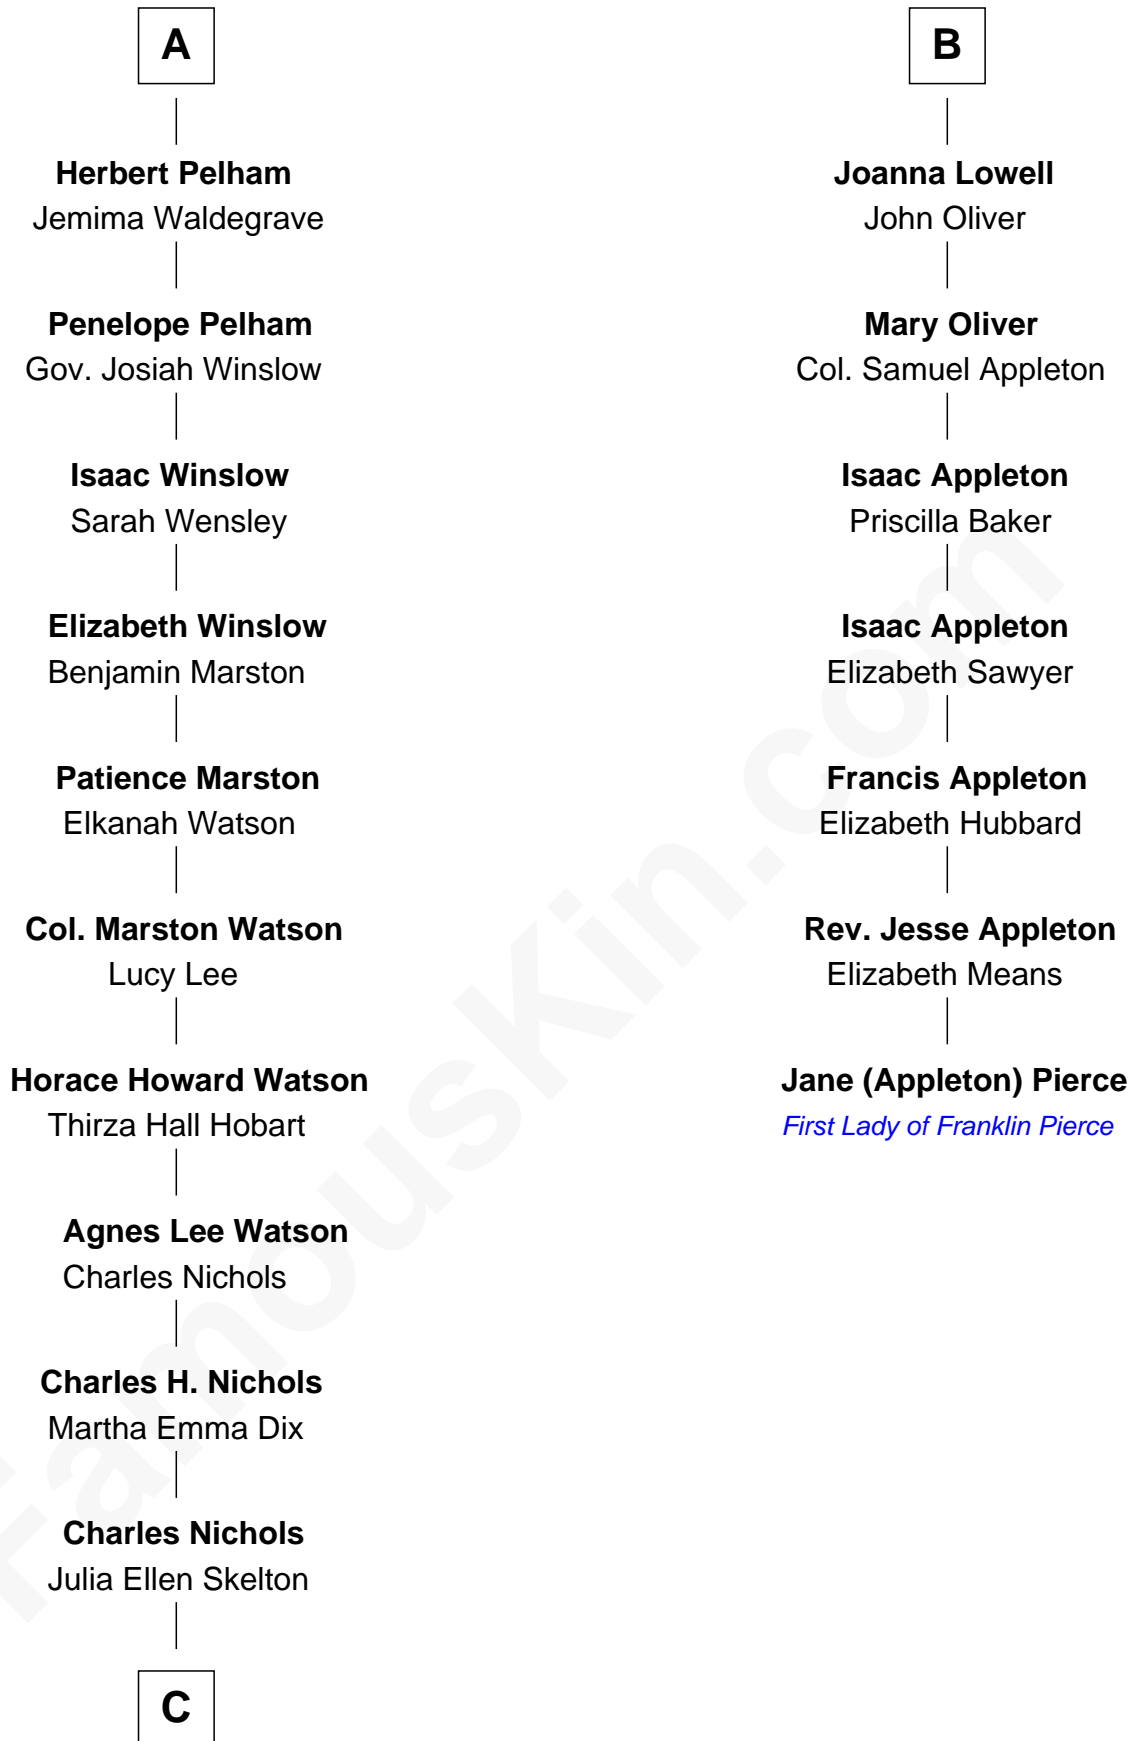

FamousKin.com

Relationship Chart of

John Cena

Movie Actor and WWE Pro Wrestler

13th cousin 6 times removed of

Jane (Appleton) Pierce

First Lady of President Franklin Pierce

C