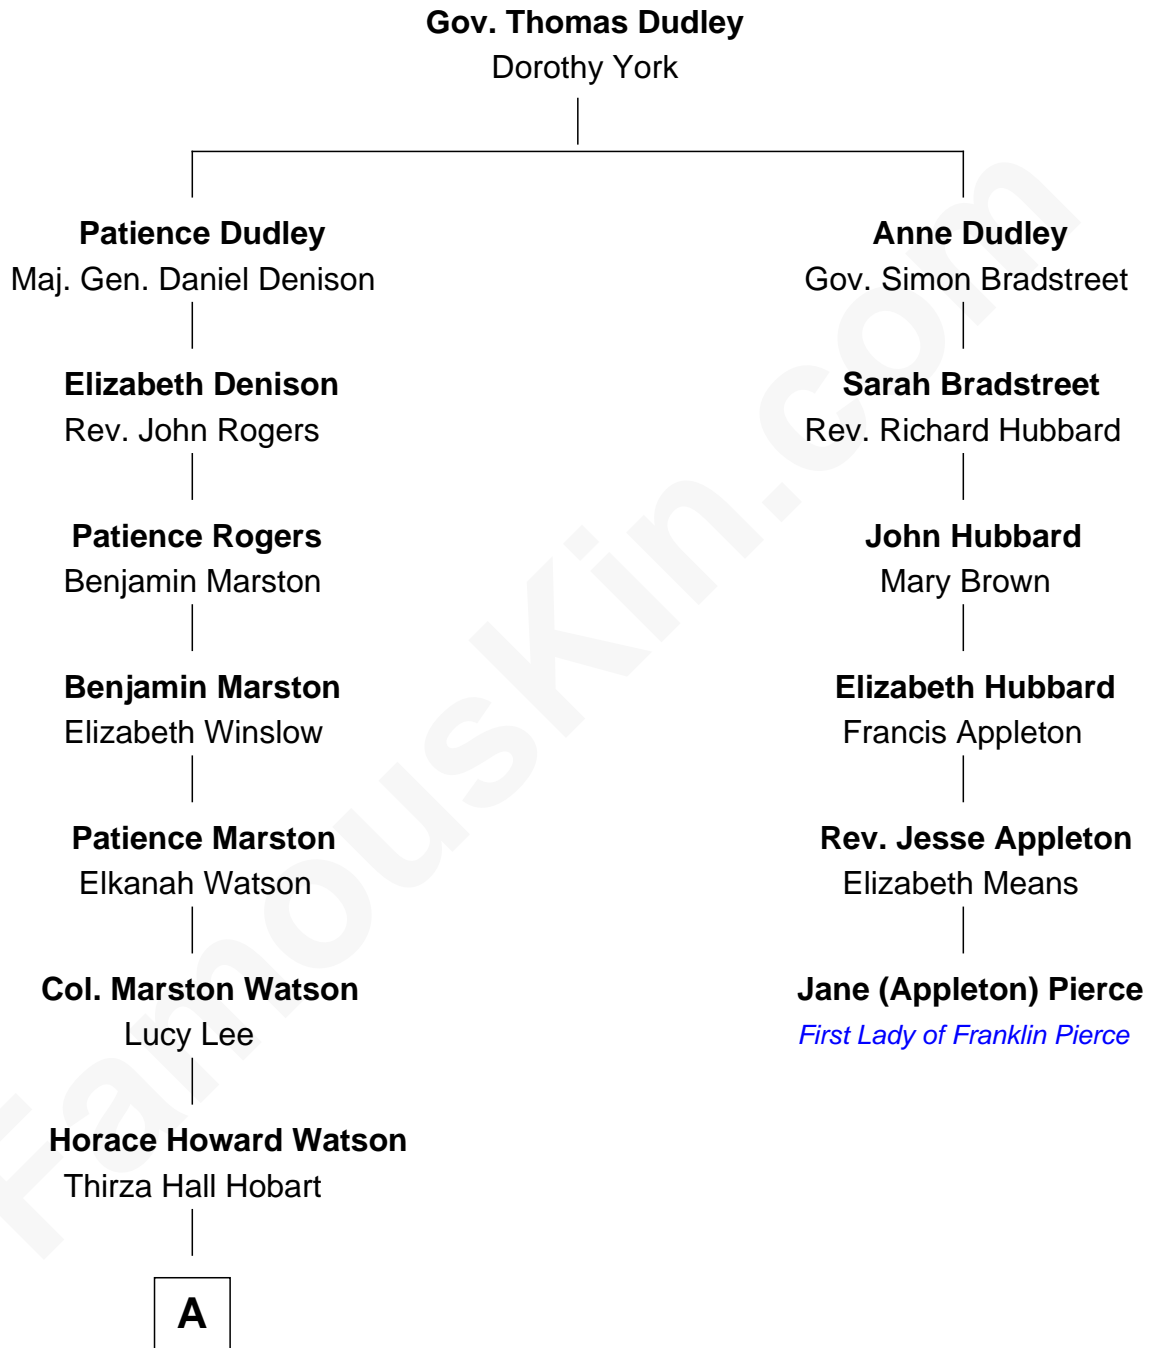

FamousKin.com

Relationship Chart of

John Cena

Movie Actor and WWE Pro Wrestler

5th cousin 7 times removed of

Jane (Appleton) Pierce

First Lady of President Franklin Pierce

A

—
Agnes Lee Watson

Charles Nichols

—
Charles H. Nichols

Martha Emma Dix

—
Charles Nichols

Julia Ellen Skelton

—
Natalie Nichols

Ulysses John Lupien