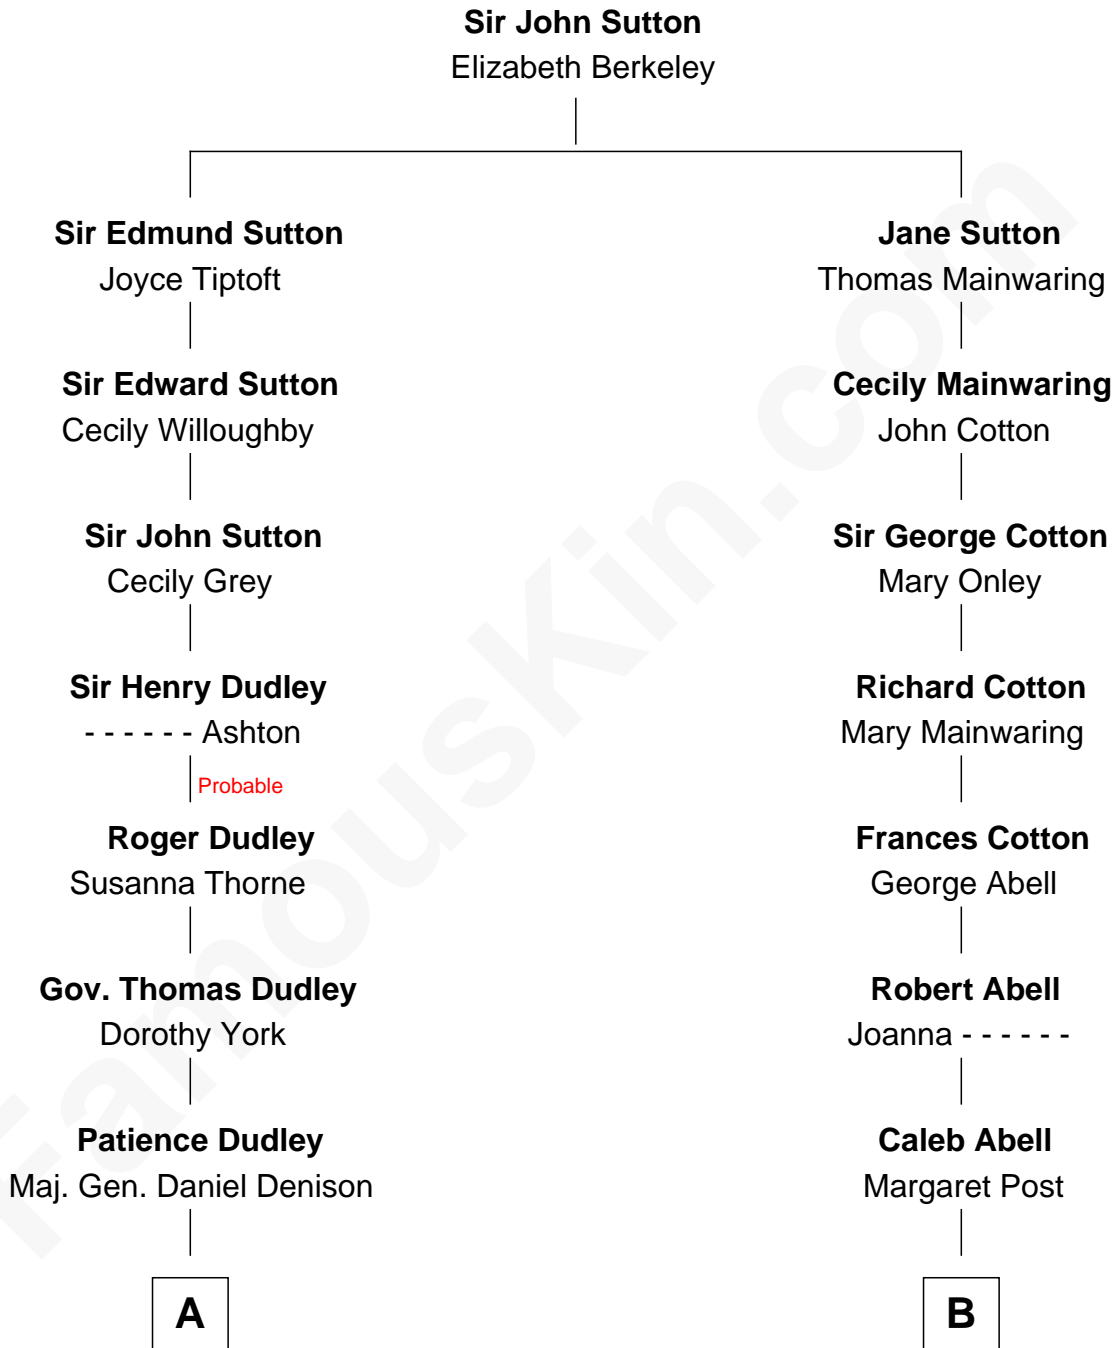

FamousKin.com

Relationship Chart of

John Cena

Movie Actor and WWE Pro Wrestler

14th cousin 4 times removed of

Henry Sturgis Morgan

Co-Founder of Morgan Stanley