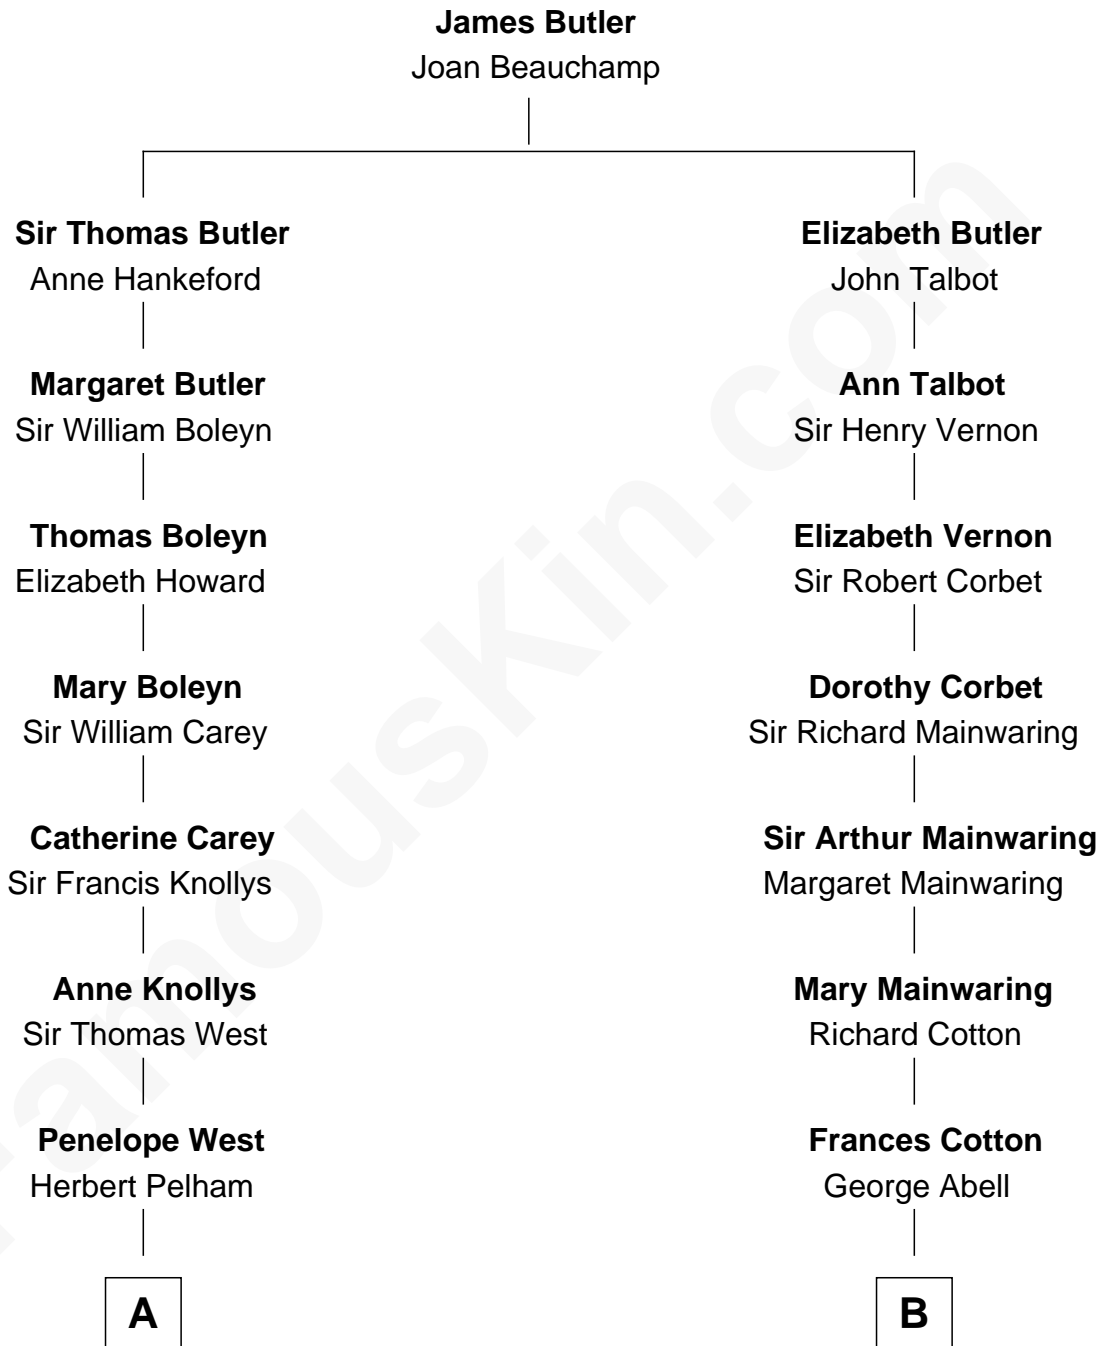

FamousKin.com

Relationship Chart of

John Cena

Movie Actor and WWE Pro Wrestler

16th cousin 3 times removed of

Henry Sturgis Morgan

Co-Founder of Morgan Stanley

C