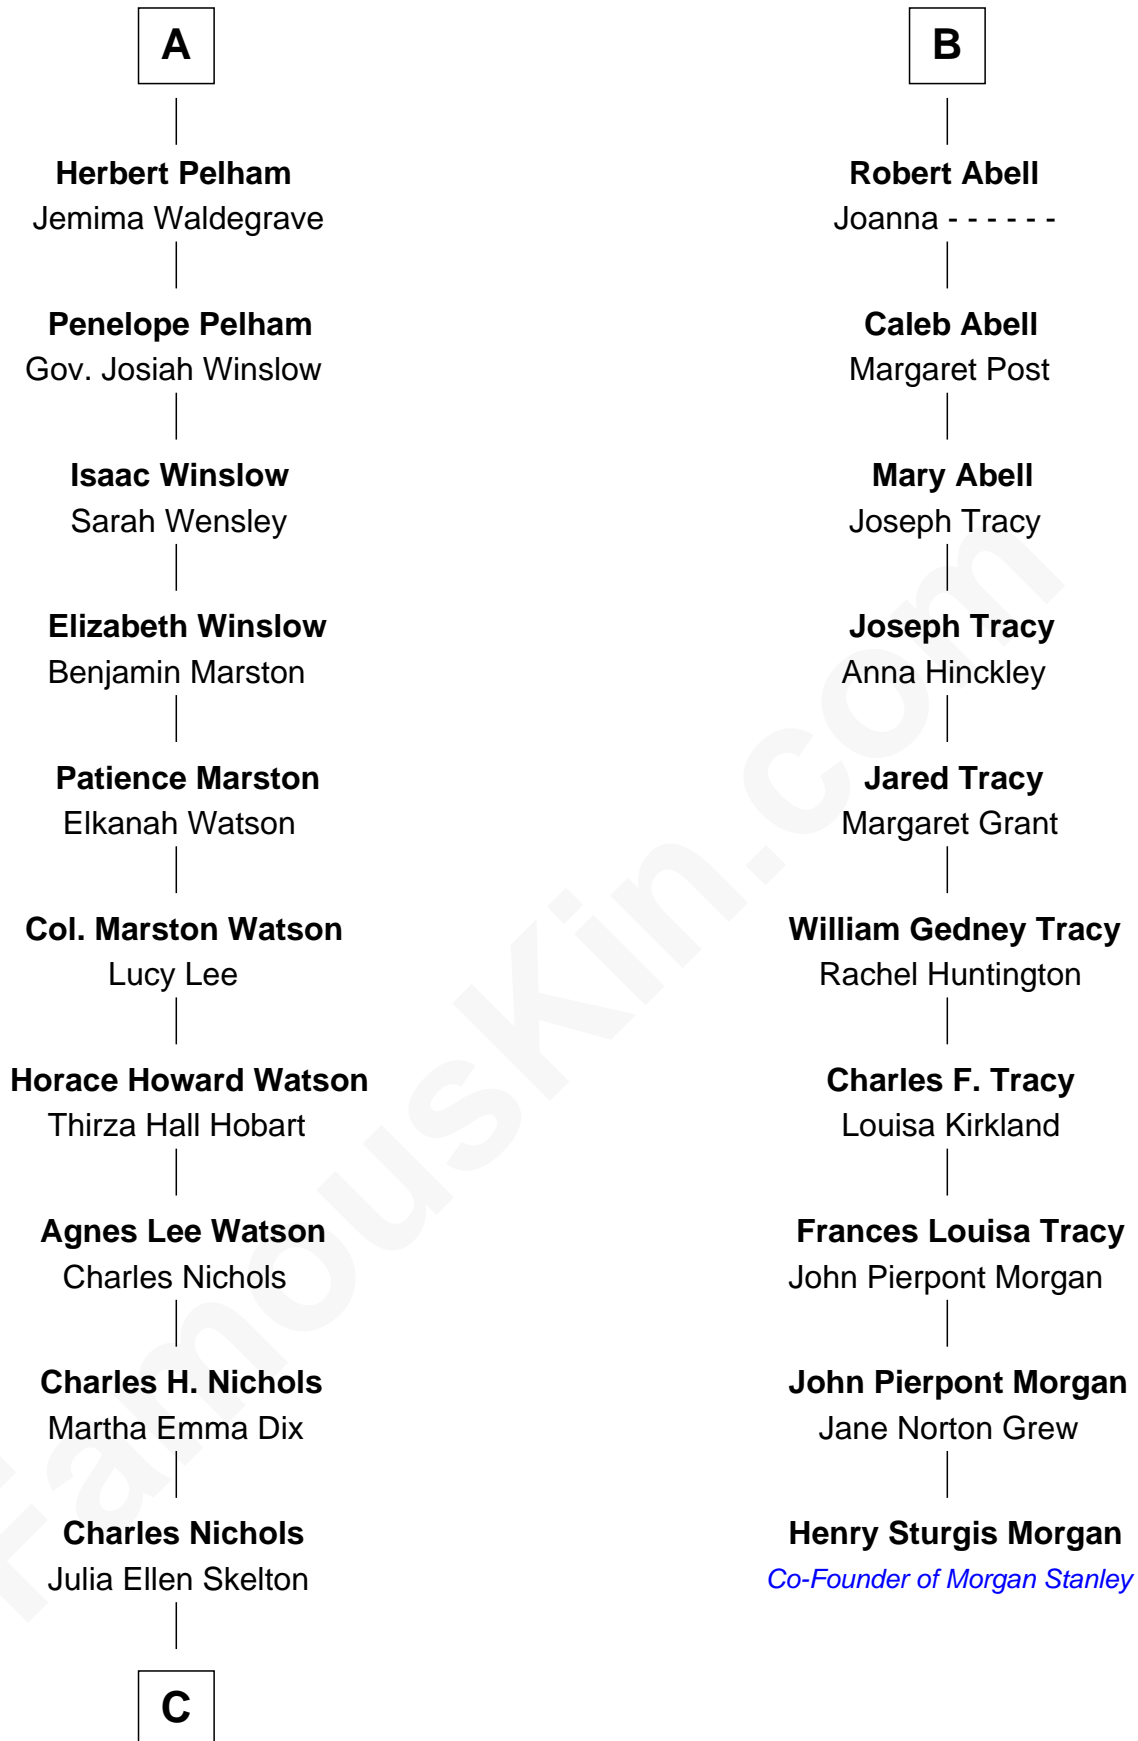

FamousKin.com

Relationship Chart of

John Cena

Movie Actor and WWE Pro Wrestler

16th cousin 3 times removed of

Henry Sturgis Morgan

Co-Founder of Morgan Stanley

C