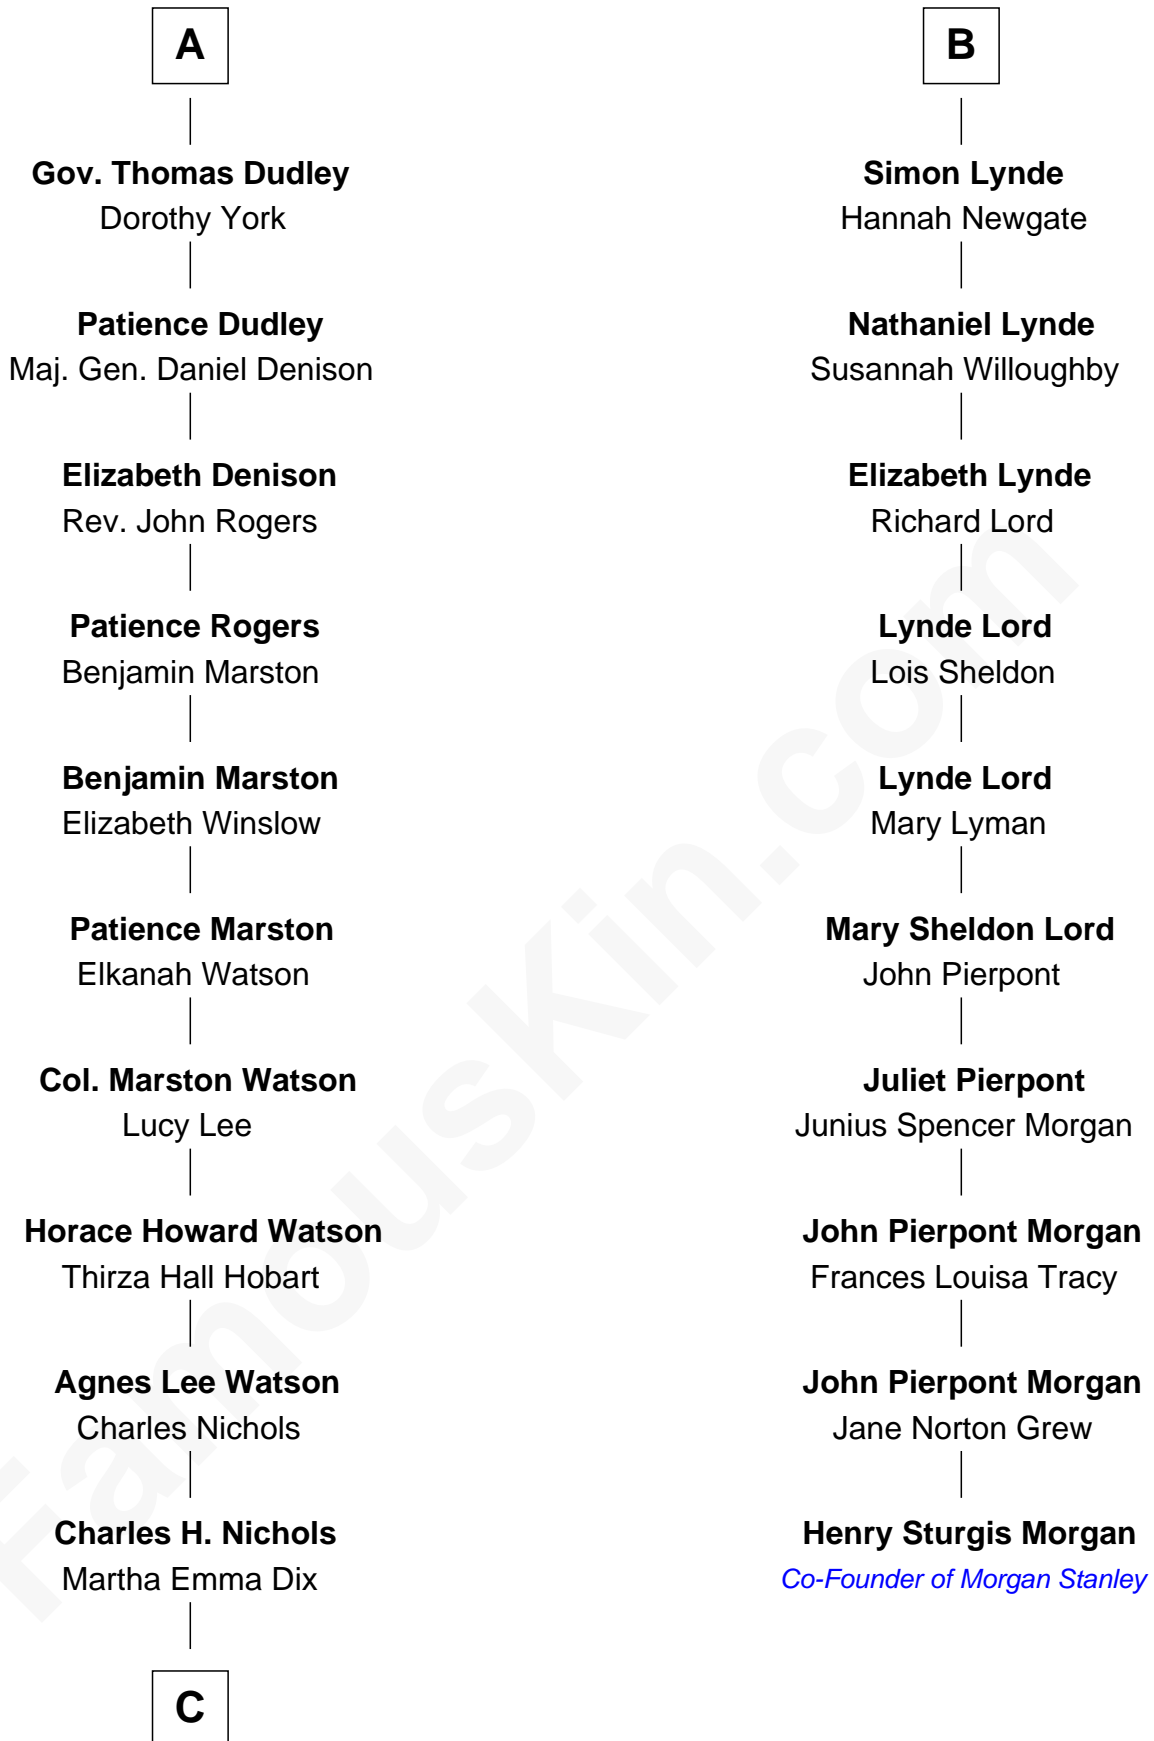

FamousKin.com

Relationship Chart of

John Cena

Movie Actor and WWE Pro Wrestler

16th cousin 4 times removed of

Henry Sturgis Morgan

Co-Founder of Morgan Stanley

C

—
Charles Nichols
Julia Ellen Skelton

—
Natalie Nichols
Ulysses John Lupien

—
Carol Frances Lupien
John Joseph Cena

—
John Cena
Actor and Pro Wrestler

FamousKin.com