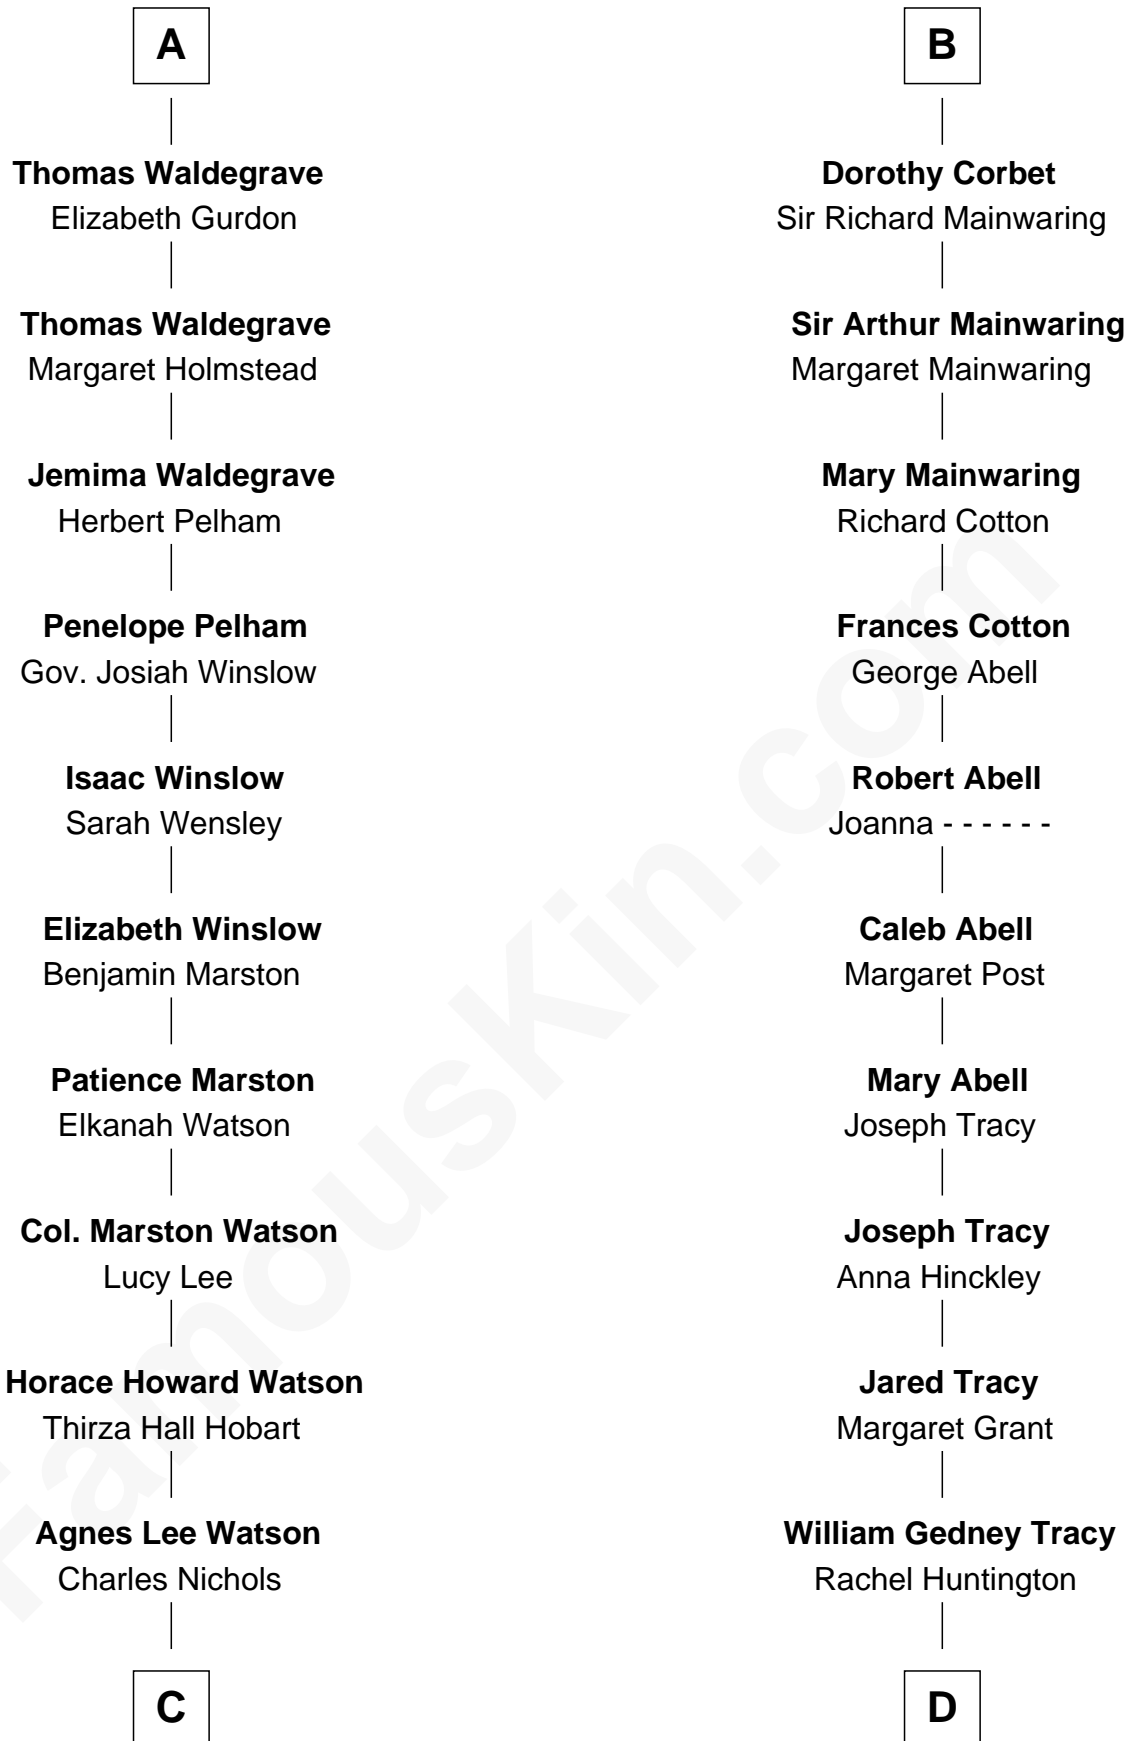

FamousKin.com

Relationship Chart of

John Cena

Movie Actor and WWE Pro Wrestler

20th cousin 1 time removed of

Henry Sturgis Morgan

Co-Founder of Morgan Stanley

Bartholomew de Badlesmere

Sir Roger Wentworth

Henry Wentworth

Elizabeth Howard

Margery Wentworth

Sir William Waldegrave

Anthony Waldegrave

Elizabeth Gray

A

Elizabeth Butler

John Talbot

Ann Talbot

Sir Henry Vernon

Elizabeth Vernon

Sir Robert Corbet

B

C