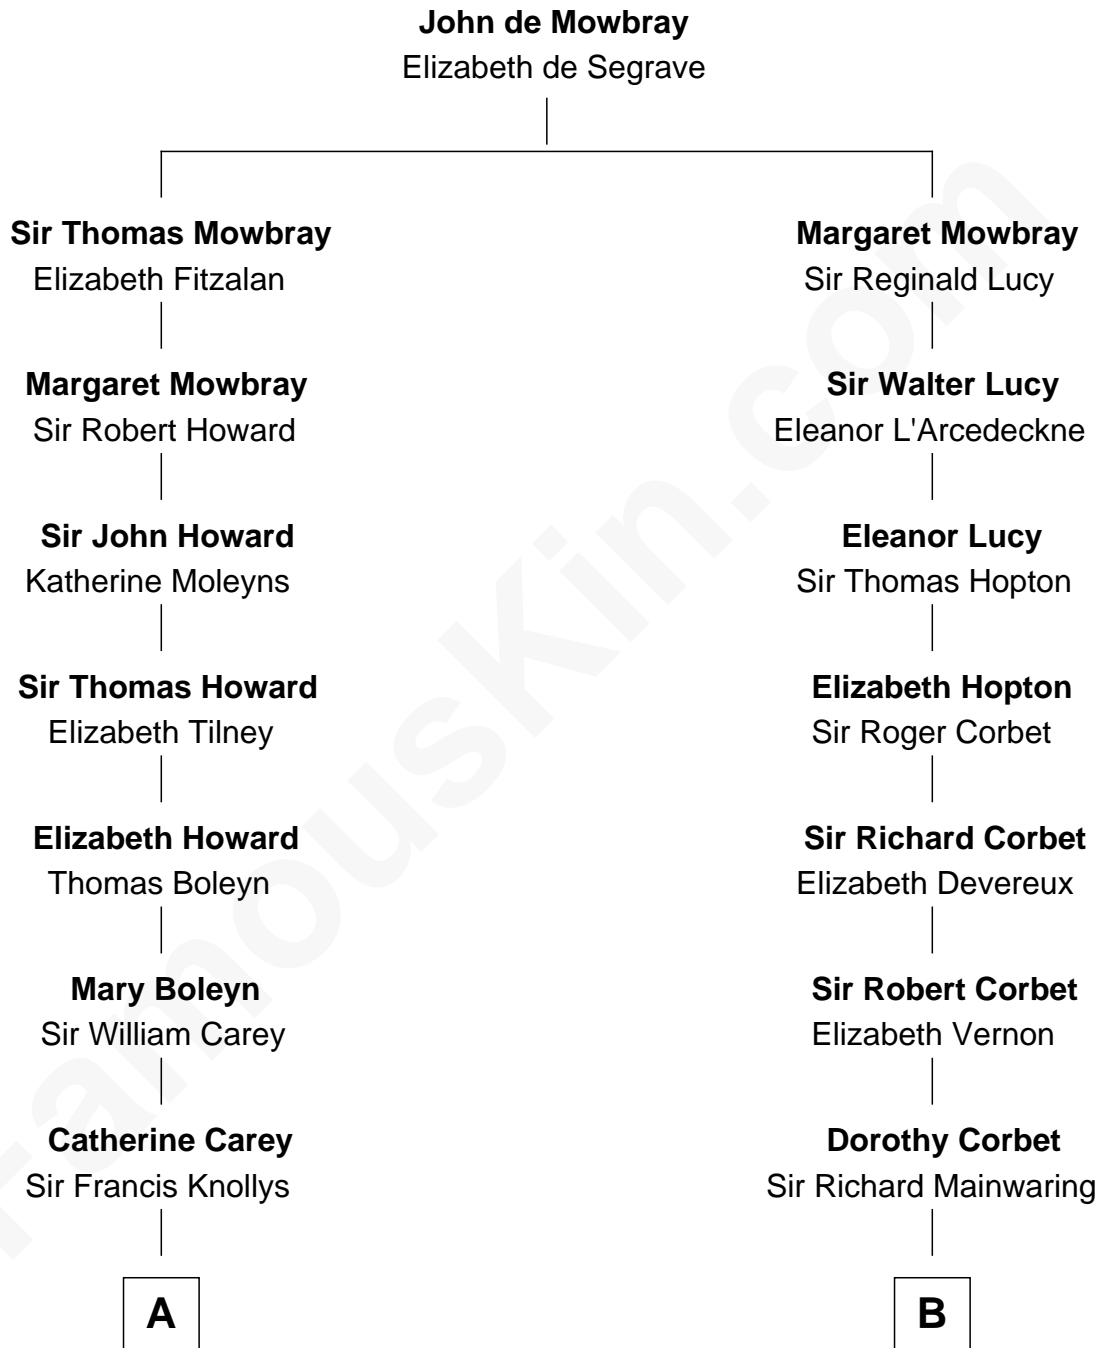

FamousKin.com

Relationship Chart of

John Cena

Movie Actor and WWE Pro Wrestler

19th cousin 2 times removed of

Henry Sturgis Morgan

Co-Founder of Morgan Stanley

C