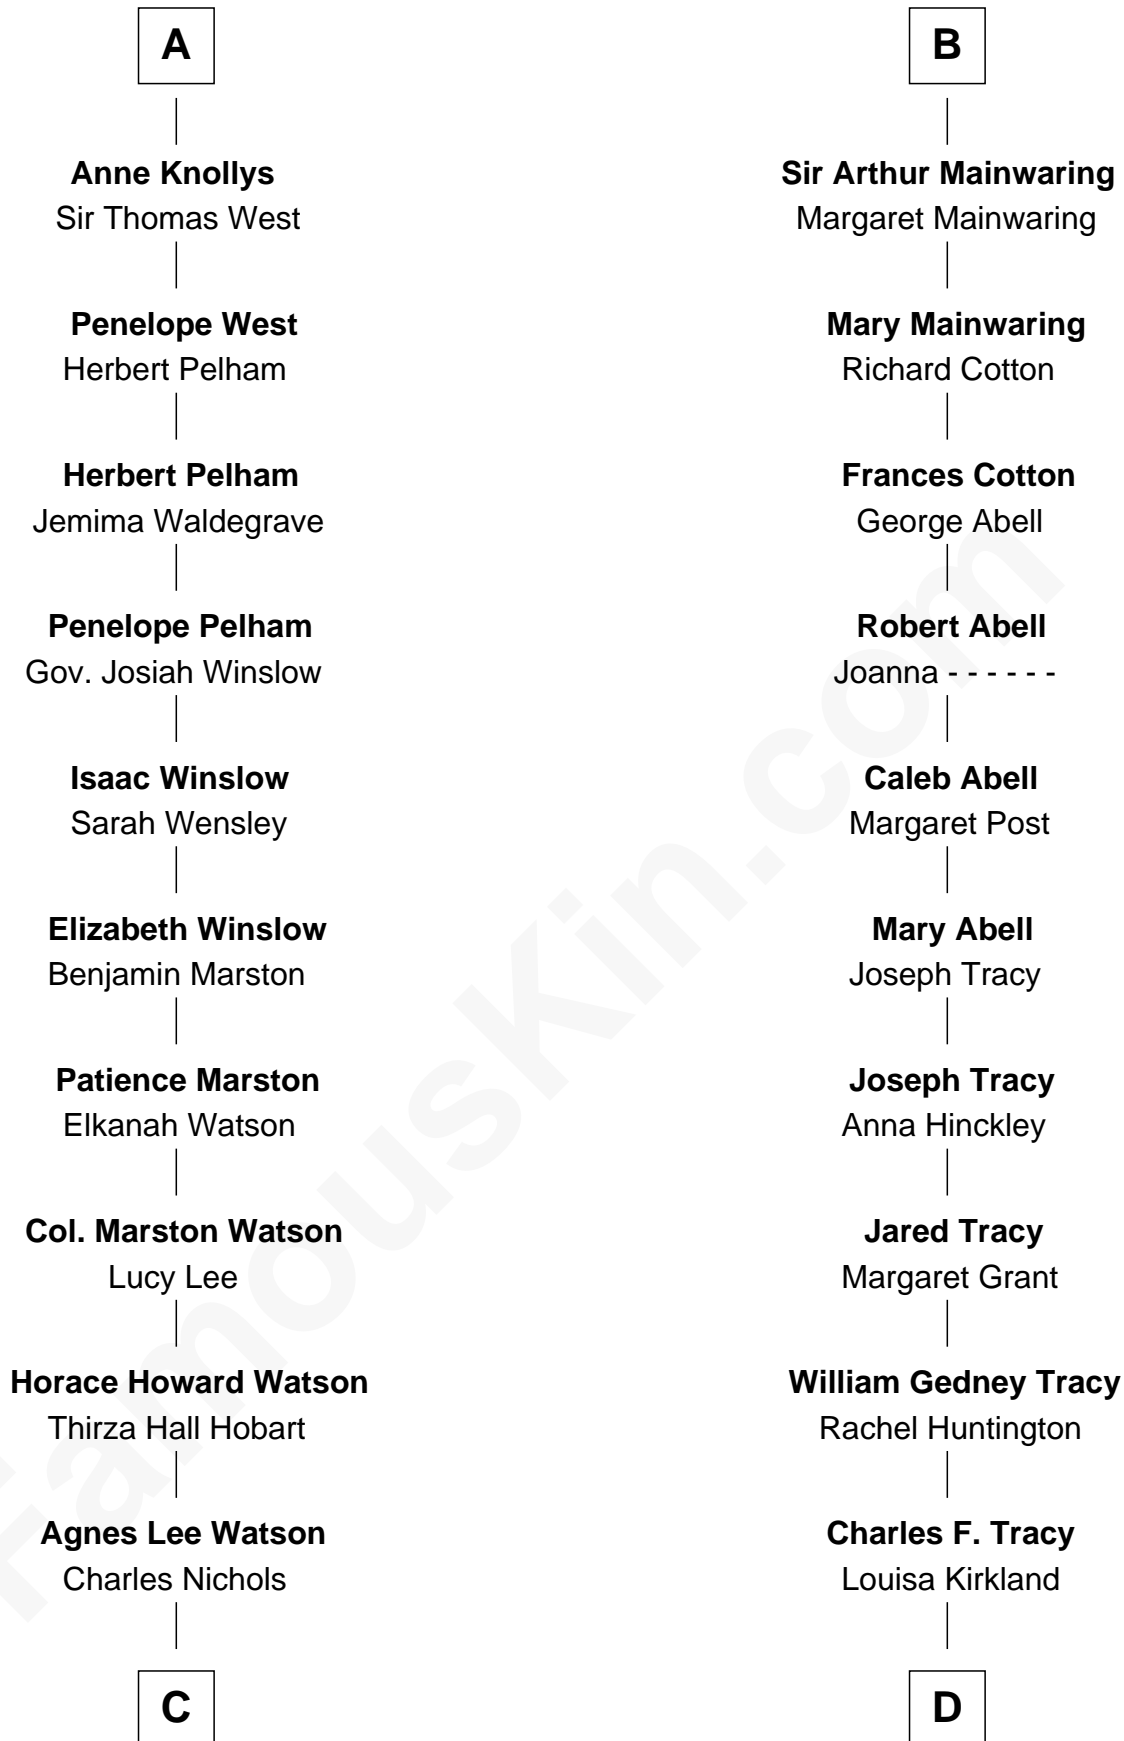

FamousKin.com

Relationship Chart of

John Cena

Movie Actor and WWE Pro Wrestler

19th cousin 2 times removed of

Henry Sturgis Morgan

Co-Founder of Morgan Stanley

C