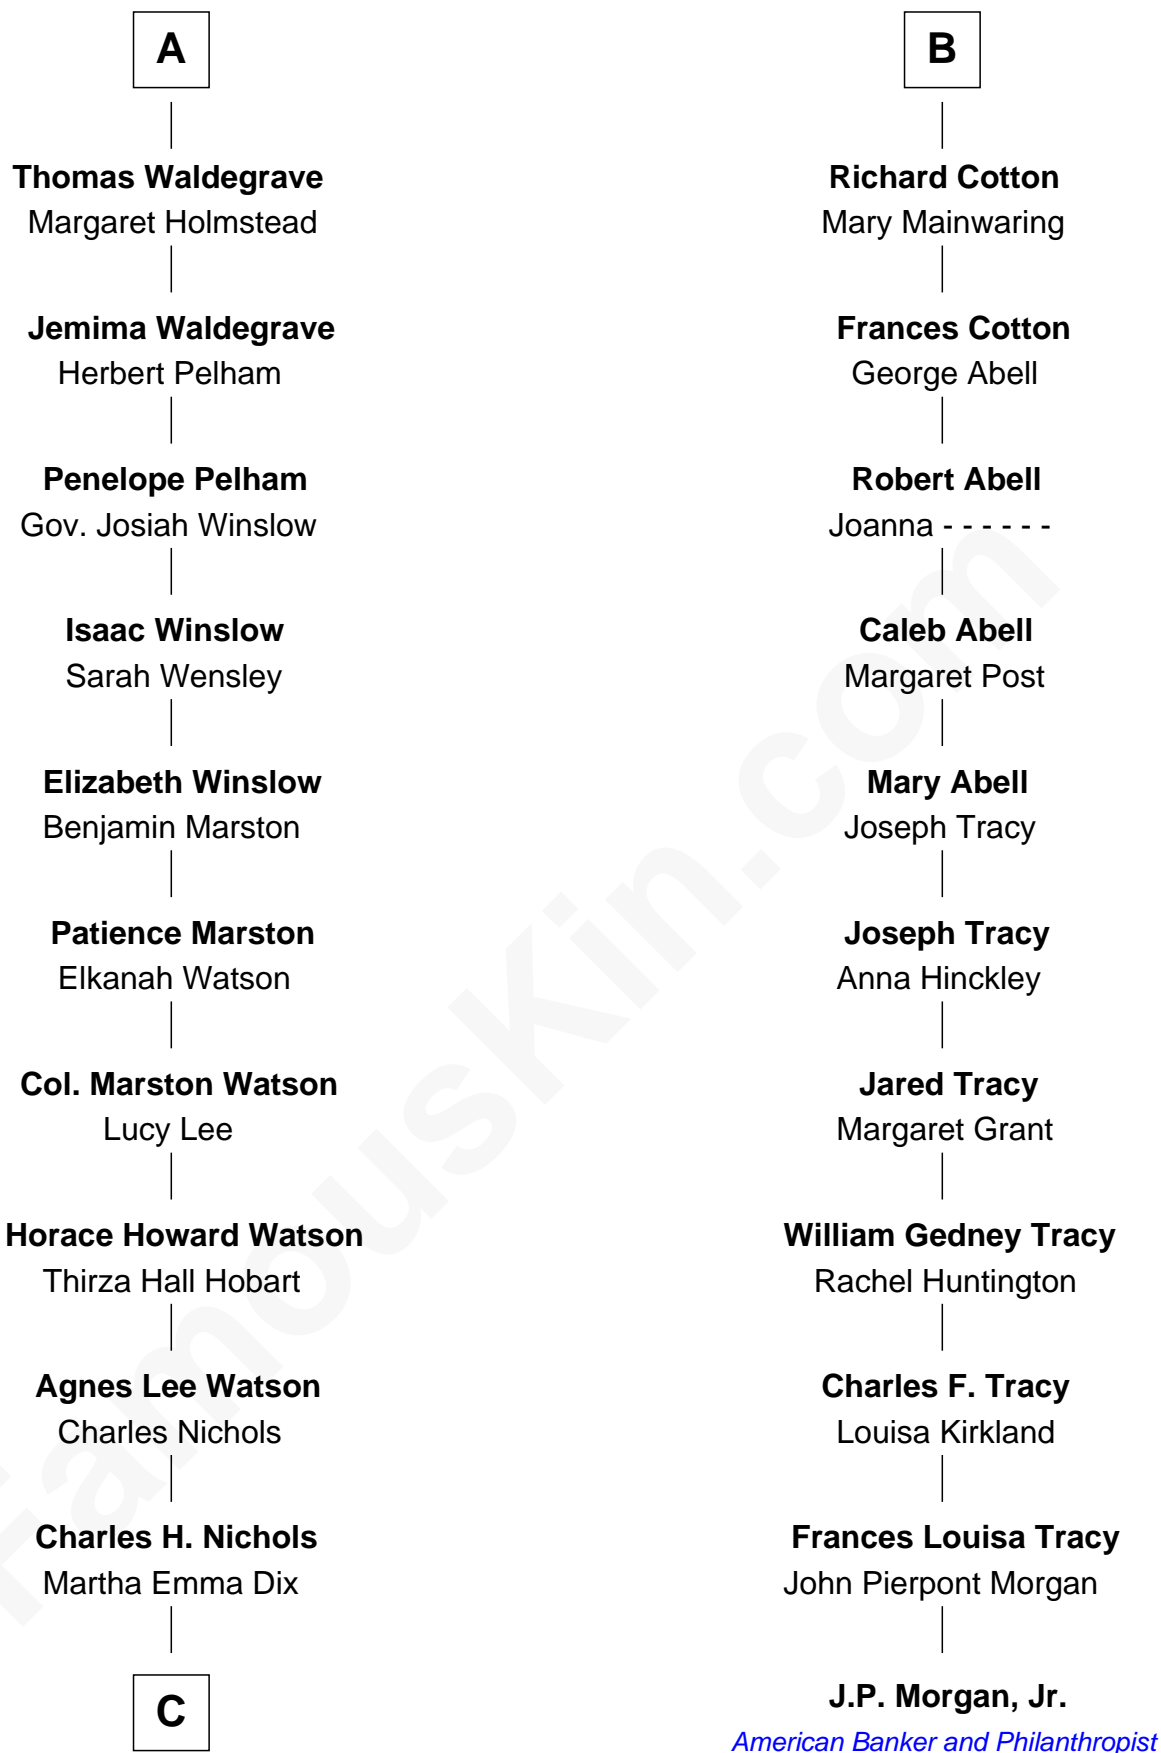

FamousKin.com

Relationship Chart of

John Cena

Movie Actor and WWE Pro Wrestler

17th cousin 3 times removed of

J.P. Morgan, Jr.

American Banker and Philanthropist

Sir Philip le Despencer

Joan de Cobham

Sir Philip le Despencer

Elizabeth - - - - -

Sir Philip le Despencer

Elizabeth de Tibetot

Margery Despencer

Sir Roger Wentworth

Henry Wentworth

Elizabeth Howard

Margery Wentworth

Sir William Waldegrave

Anthony Waldegrave

Elizabeth Gray

Thomas Waldegrave

Elizabeth Gurdon

A

Jane Sutton

Thomas Mainwaring

Cecily Mainwaring

John Cotton

Sir George Cotton

Mary Onley

B

C