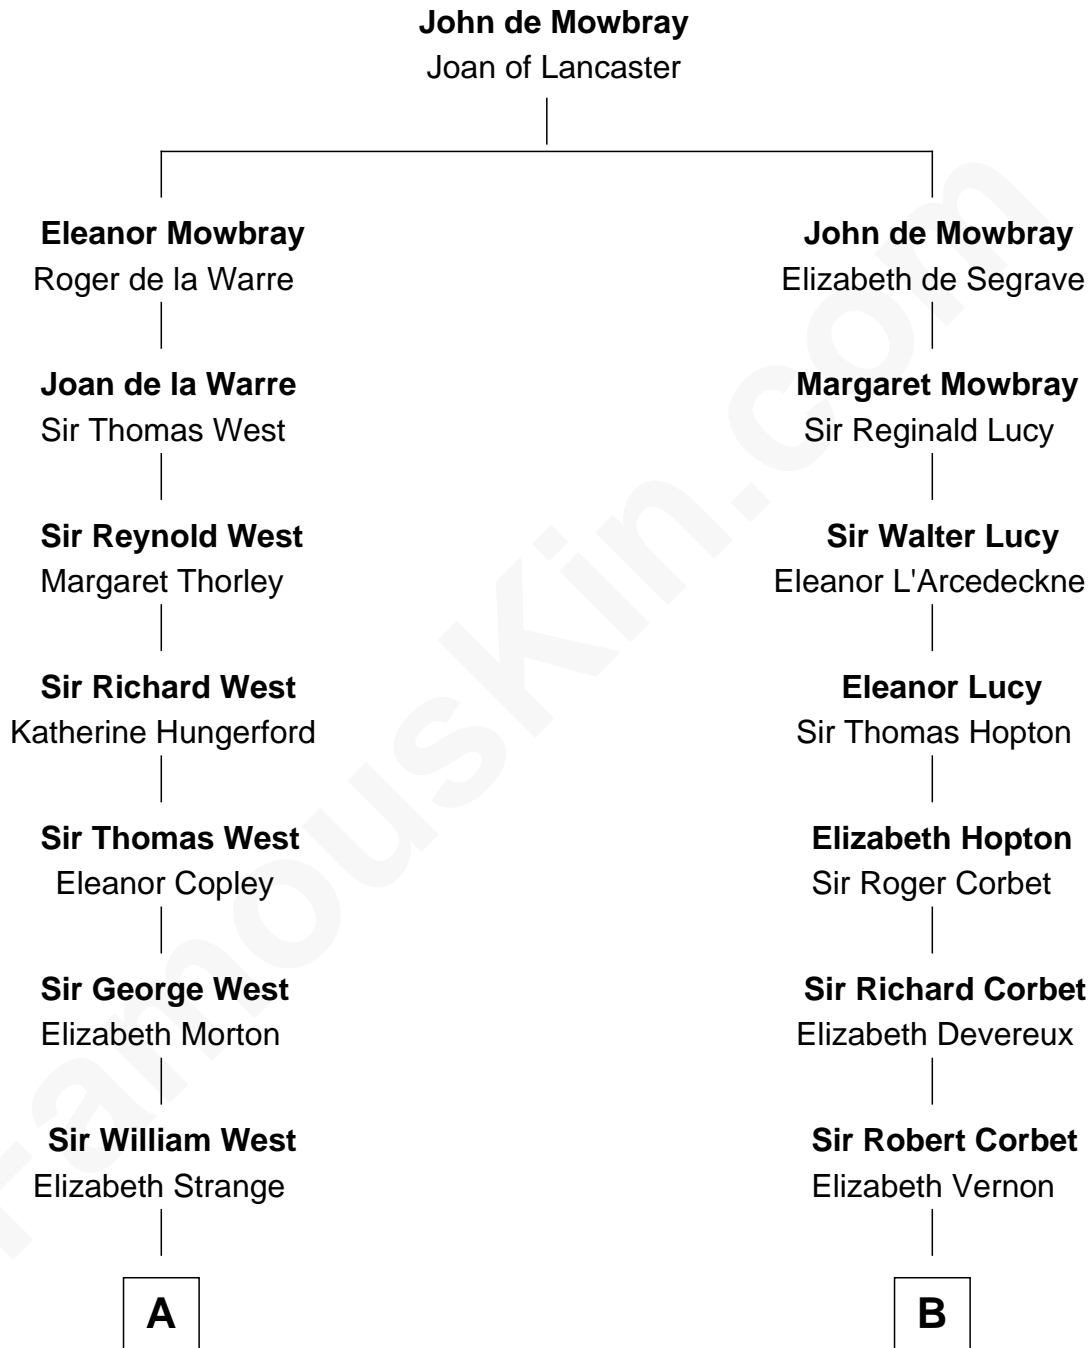

FamousKin.com

Relationship Chart of

John Cena

Movie Actor and WWE Pro Wrestler

19th cousin 2 times removed of

J.P. Morgan, Jr.

American Banker and Philanthropist

C