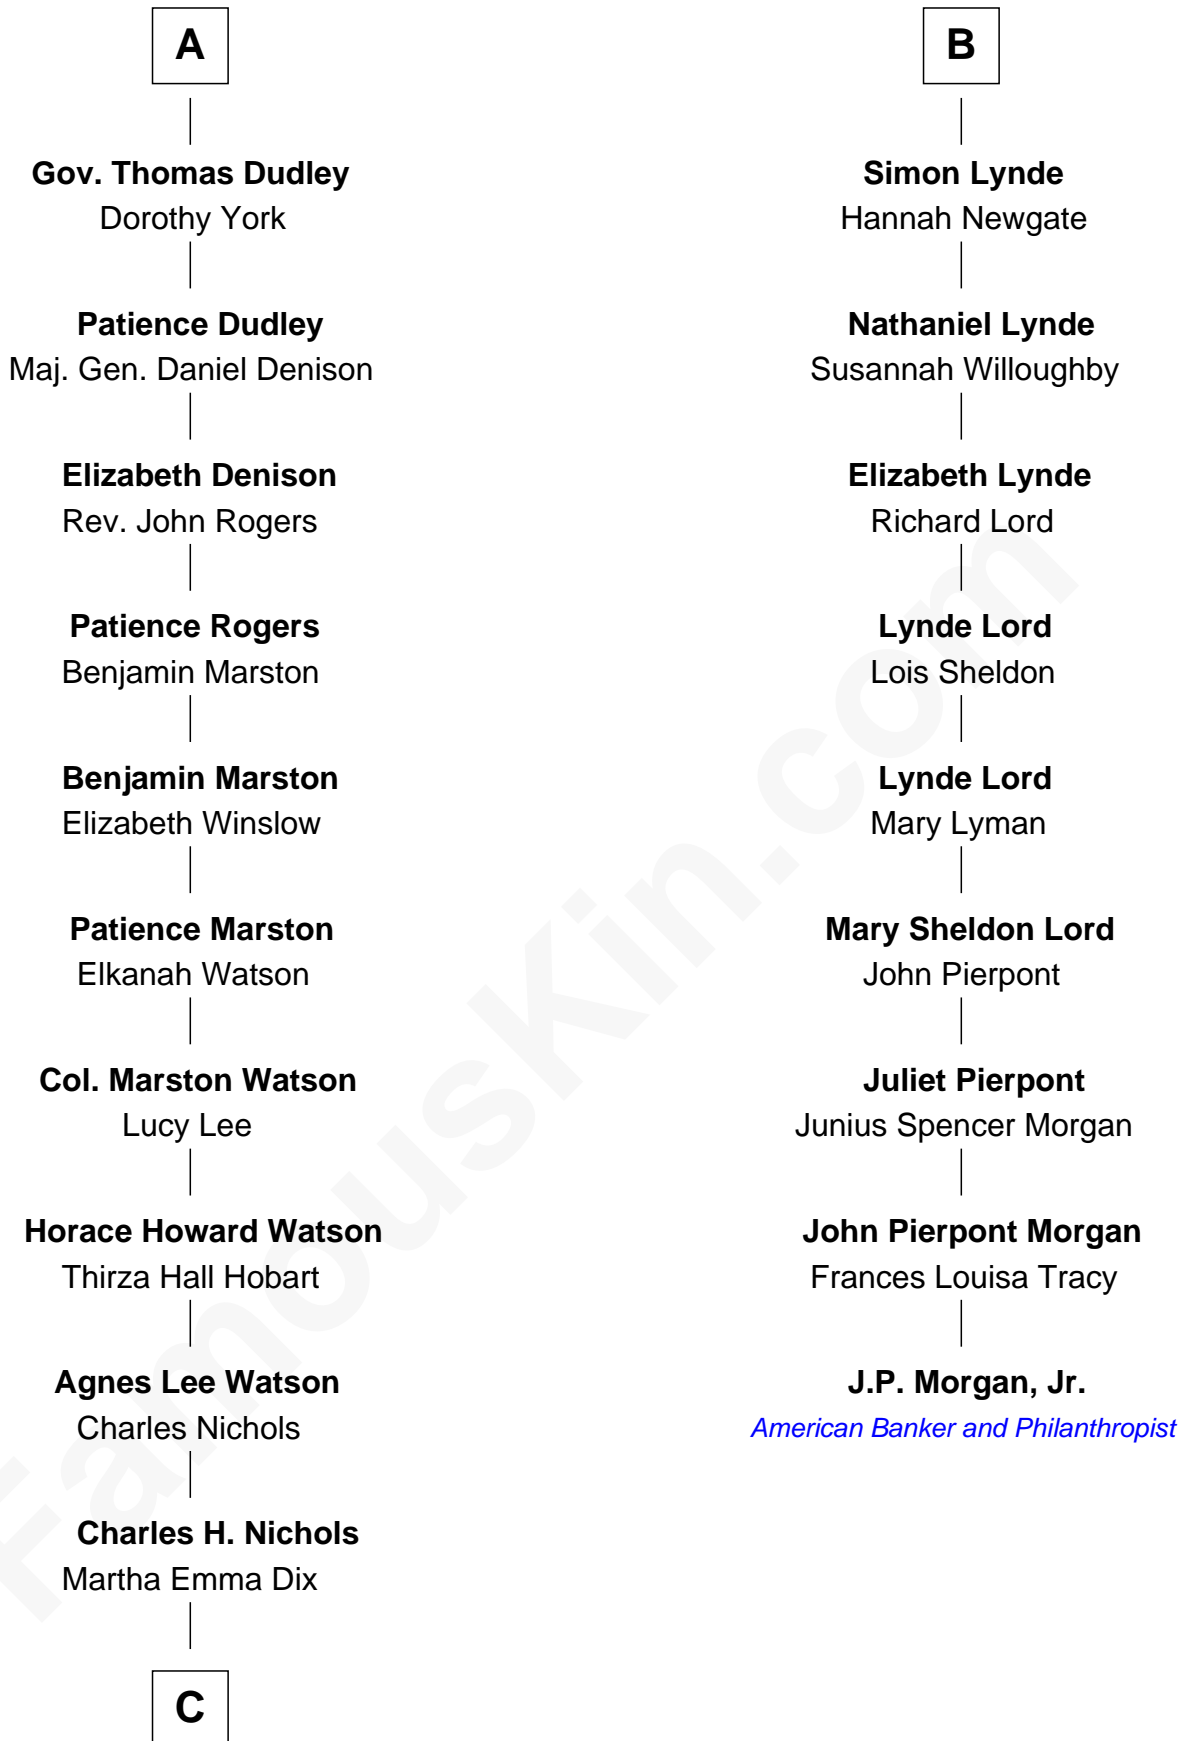

FamousKin.com

Relationship Chart of

John Cena

Movie Actor and WWE Pro Wrestler

15th cousin 5 times removed of

J.P. Morgan, Jr.

American Banker and Philanthropist

C