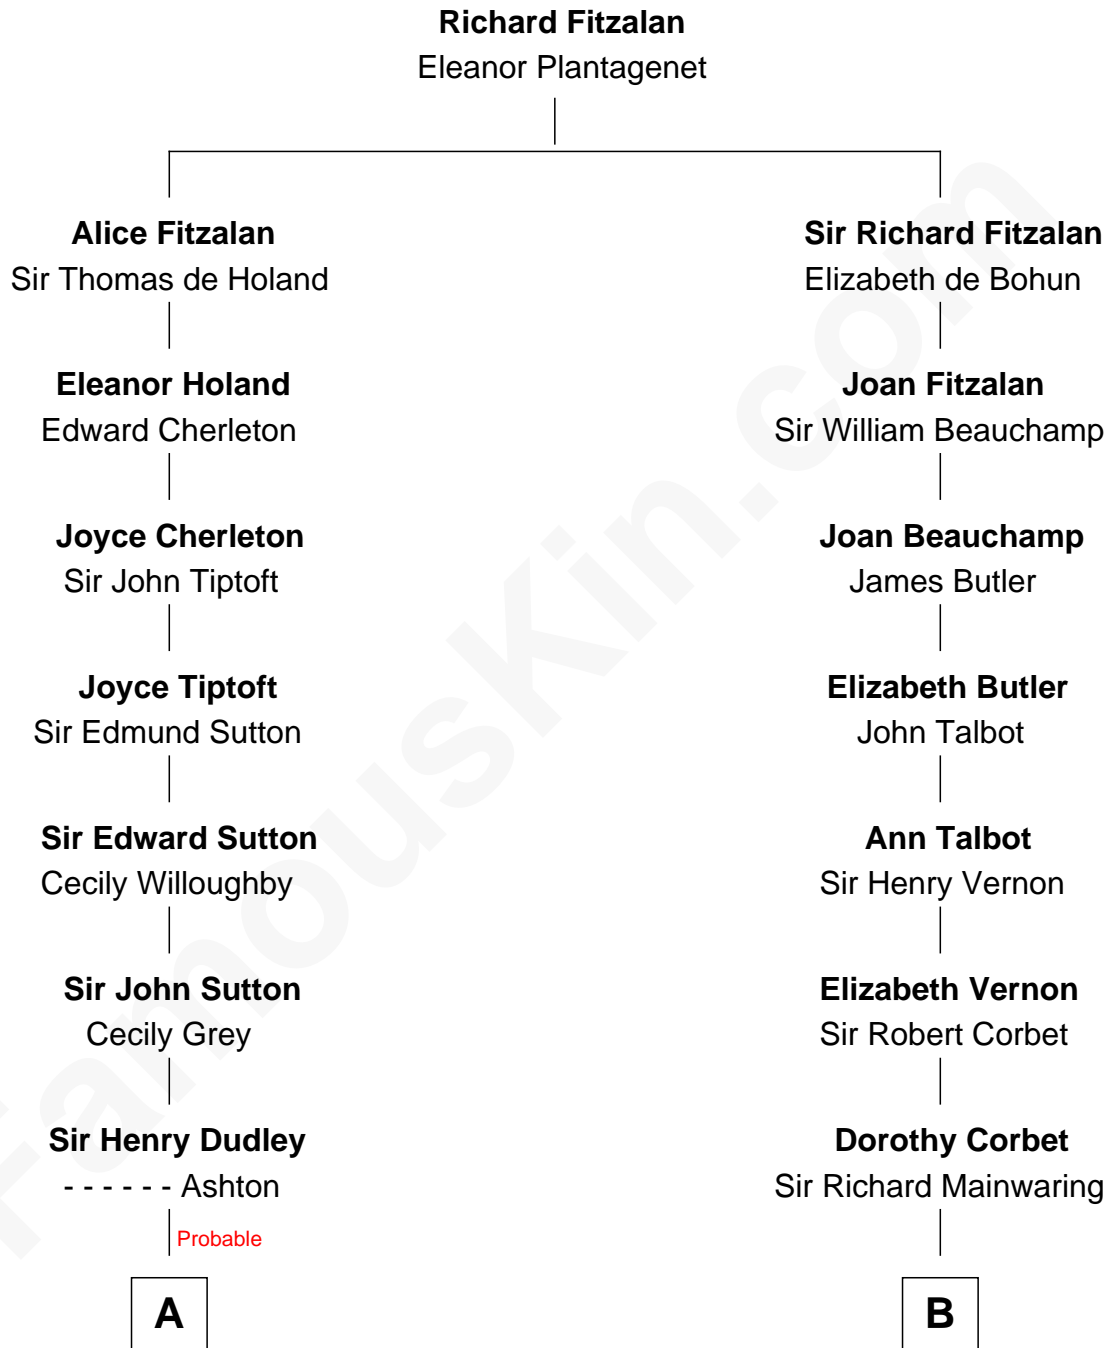

FamousKin.com

Relationship Chart of

John Cena

Movie Actor and WWE Pro Wrestler

18th cousin 3 times removed of

J.P. Morgan, Jr.

American Banker and Philanthropist

C