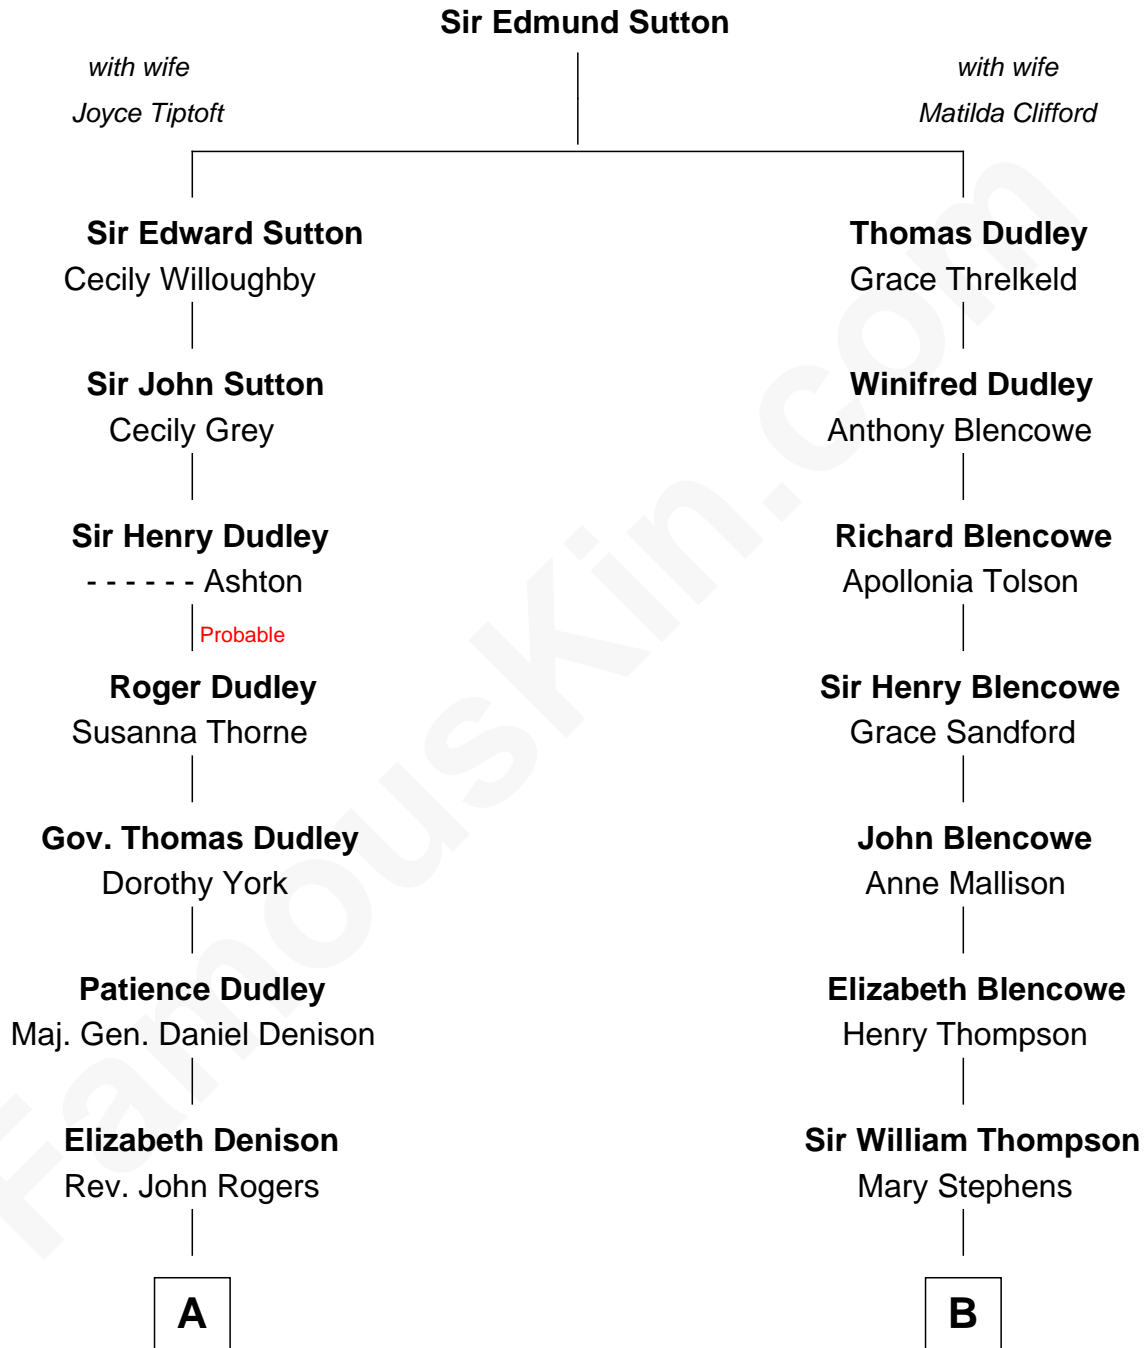

FamousKin.com

Relationship Chart of

John Cena

Movie Actor and WWE Pro Wrestler

12th cousin 5 times removed of

Fitzhugh Lee

40th Governor of Virginia

A

Patience Rogers
Benjamin Marston

Benjamin Marston
Elizabeth Winslow

Patience Marston
Elkanah Watson

Col. Marston Watson
Lucy Lee

Horace Howard Watson
Thirza Hall Hobart

Agnes Lee Watson
Charles Nichols

Charles H. Nichols
Martha Emma Dix