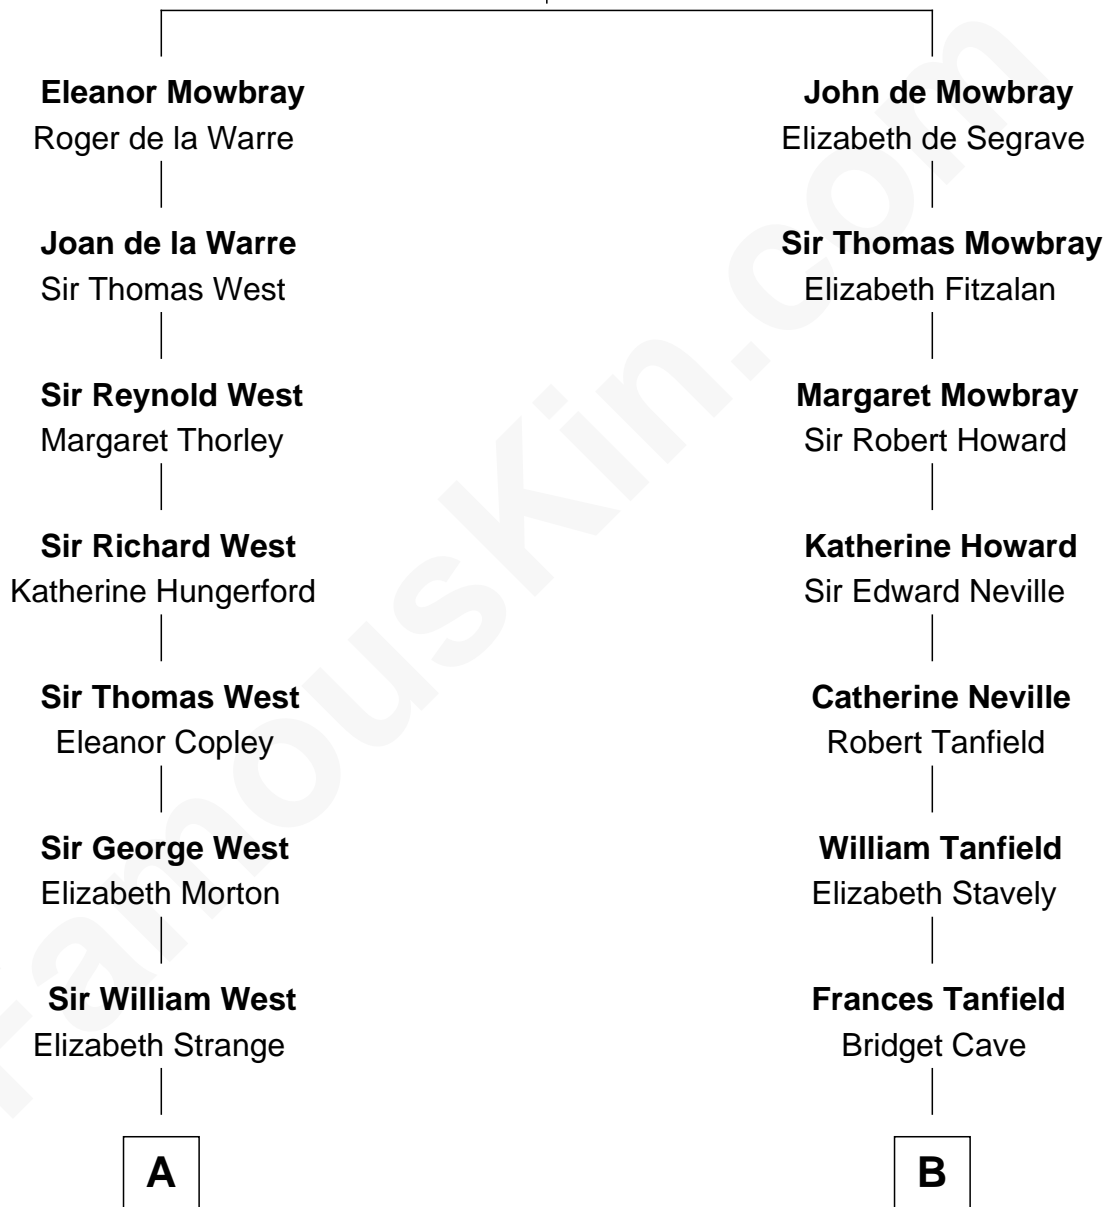

FamousKin.com

Relationship Chart of

John Cena

Movie Actor and WWE Pro Wrestler

17th cousin 4 times removed of

Fitzhugh Lee

40th Governor of Virginia

John de Mowbray
Joan of Lancaster