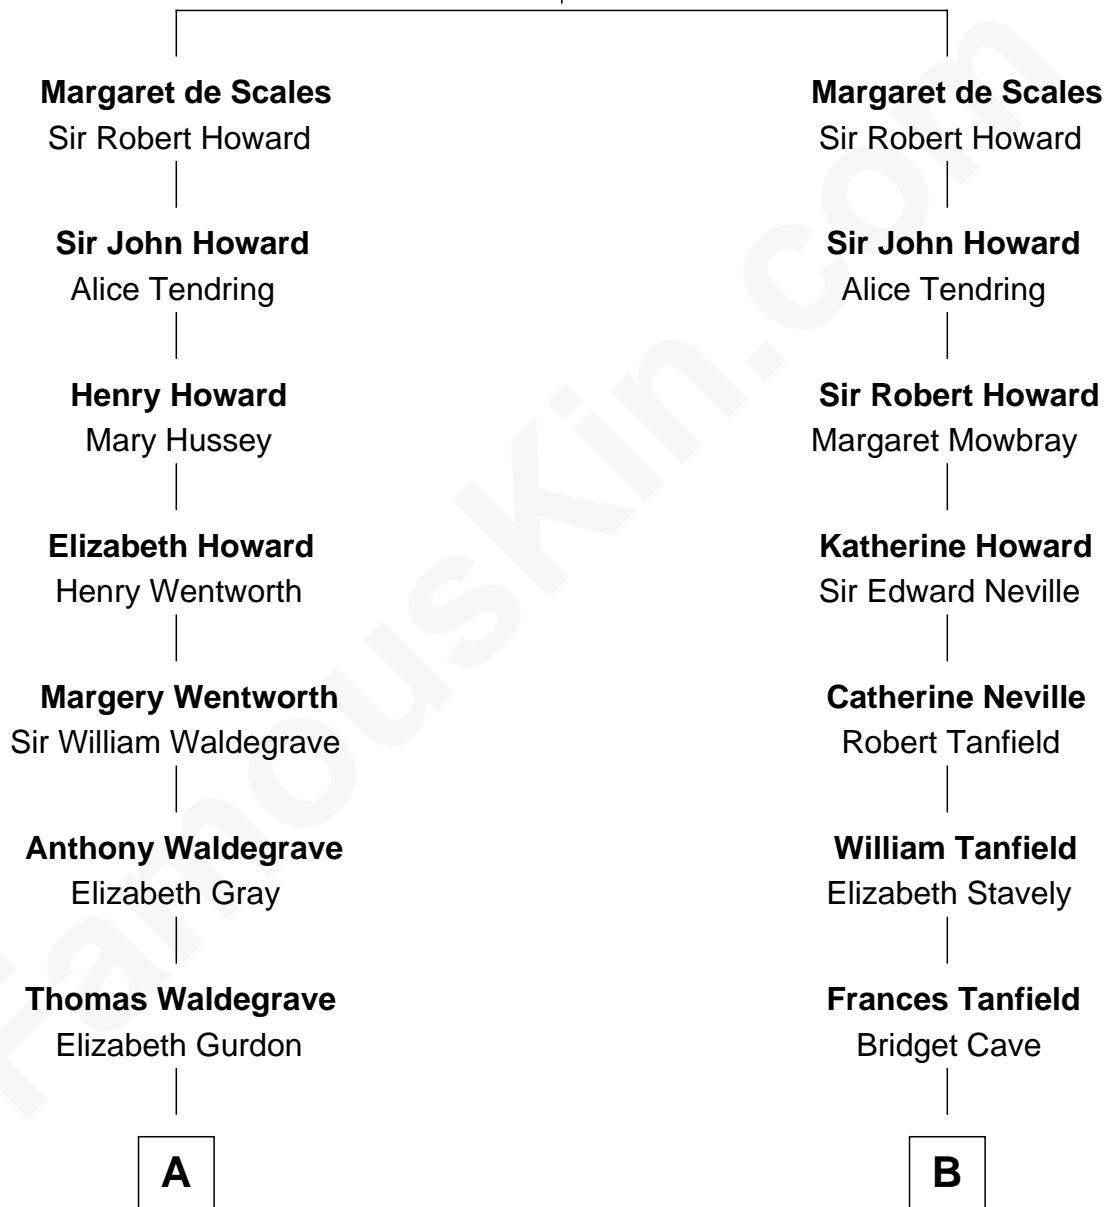

FamousKin.com

Relationship Chart of

John Cena

Movie Actor and WWE Pro Wrestler

17th cousin 3 times removed of

Fitzhugh Lee

40th Governor of Virginia

Sir Robert de Scales

Katherine d'Ufford

C

Charles Nichols
Julia Ellen Skelton

Natalie Nichols
Ulysses John Lupien

Carol Frances Lupien
John Joseph Cena

John Cena
Actor and Pro Wrestler

FamousKin.com